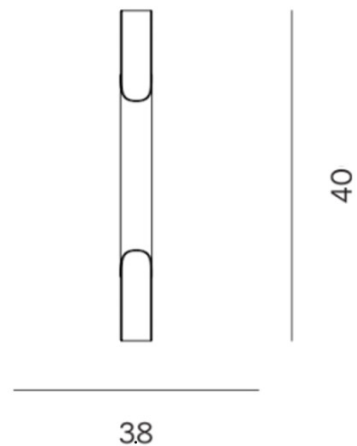

PRODUCT SPECIFICATION

Light Source: 2 x Max 28W G9 (Excluded)

IP Code: 20

Dimming: Dimmable using trailing edge dimming.

Dimensions: Width: 3.8cm
Height: 32cm

Cable Length: 300cm

For all sales and technical enquiries, please contact: