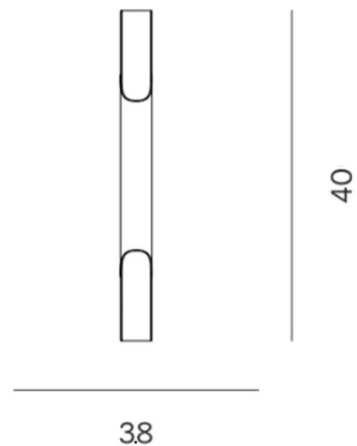

## PRODUCT SPECIFICATION

**Light Source:** 2x Max 10W G9 (Excluded)

**IP Code:** 20

**Dimming:** Dimmable using trailing edge dimming.

**Dimensions:** Width: 3.8cm  
Height: 32cm

Cable Length: 300cm

**For all sales and technical enquiries, please contact:**