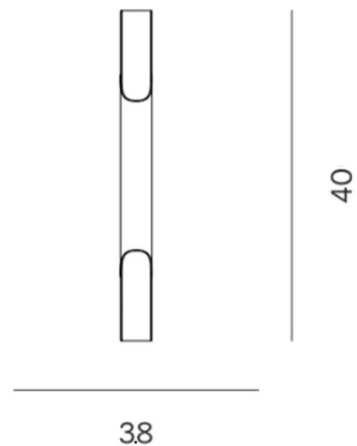

## PRODUCT SPECIFICATION

**Light Source:** 2 x Max 28W G9 (Excluded)

**IP Code:** 20

**Dimming:** Dimmable using trailing edge dimming.

**Dimensions:** Width: 3.8cm  
Height: 32cm

Cable Length: 300cm

**For all sales and technical enquiries, please contact:**