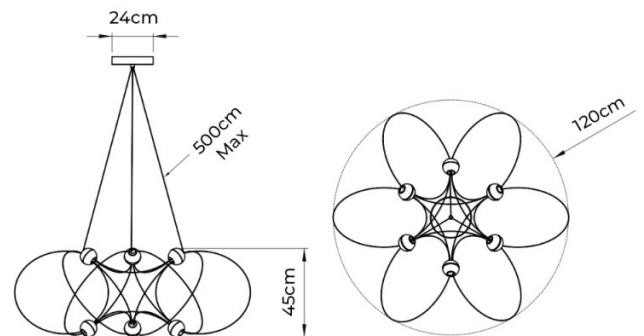

PRODUCT SPECIFICATION

Light Source: 20W LED, 2400K, 3840 Lumens

IP Code: 20

Dimming: Dimmable via Triac dimming.

Dimensions: Structure: Ø120cm

Cable Length: 500cm (max)

Canopy Diameter: Ø24cm x 3cm

For all sales and technical enquiries, please contact: