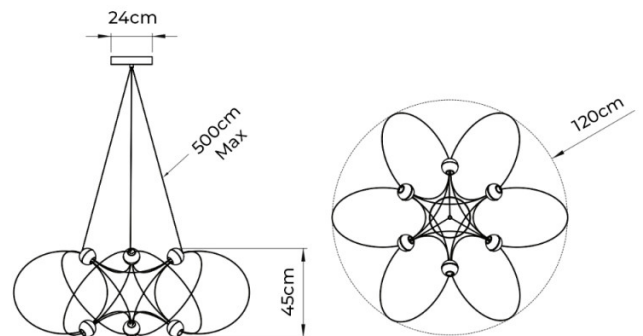

PRODUCT SPECIFICATION

Light Source: 6x 20W, 2400K, 3840 Lumens

IP Code: 20

Dimming: Dimmable via Triac dimming.

Dimensions: Structure: Ø120cm

Cable Length: 500cm (max)

Canopy Diameter: Ø24cm x 3cm

For all sales and technical enquiries, please contact: