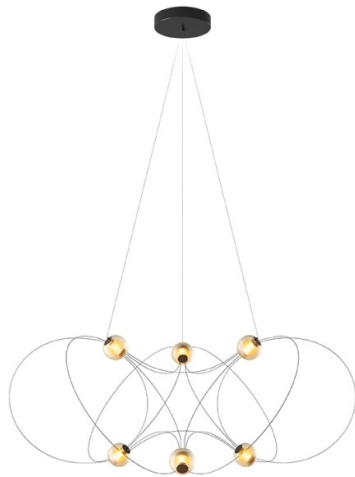

DCW Editions Munari 6 LED Suspension

LA11111

SOURCE: <https://www.davidvillagelighting.co.uk/product/DCW-Editions-Munari-6-LED-Suspension/10002058>

PRODUCT DESCRIPTION

Designer: Lutz Pankow

DCW Editions Munari 6 LED Suspension

Designed by industrial designer Lutz Pankow, the Munari 6 Suspension Chandelier is a modular lighting piece that embodies both artistic and technical brilliance. The chandelier's six light sources are mounted on an intricate structure, evoking a sense of motion and play within its illuminated configuration. Inspired by Bruno Munari's experimental, playful approach to design, the chandelier draws on the poetic and visual aspects of light.

This suspension light emits a warm, dimmable glow at 2400K, creating a soft, ambient environment suited to both modern residential and commercial spaces. Perfect as a statement piece in living rooms, dining areas, or reception spaces, it transforms interiors with its graphic, almost sculptural presence. Its black finish and sleek metal structure create a refined look, blending modern aesthetics with timeless appeal.

PRODUCT SPECIFICATION

Light Source: 20W LED, 2400K, 3840 Lumens

IP Code: 20

Dimming: Dimmable via Triac dimming.

Dimensions: Structure: Ø120cm

Cable Length: 500cm (max)

Canopy Diameter: Ø24cm x 3cm

For all sales and technical enquiries, please contact: