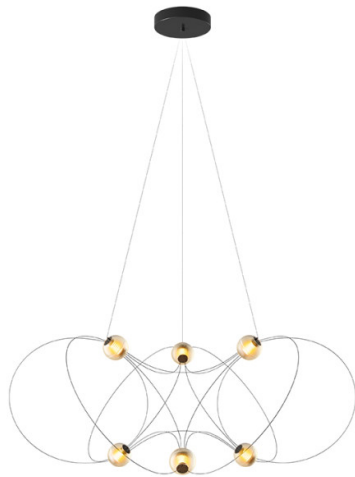

DCW Editions Munari 6 LED Suspension

LA11111

SOURCE: <https://www.davidvillagelighting.co.uk/product/DCW-Editions-Munari-6-LED-Suspension/10002058>

PRODUCT DESCRIPTION

Designer: Lutz Pankow

DCW Editions Munari 6 LED Suspension

Designed by industrial designer Lutz Pankow, the Munari 6 Suspension Chandelier is a modular lighting piece that embodies both artistic and technical brilliance. The chandelier's six light sources are mounted on an intricate structure, evoking a sense of motion and play within its illuminated configuration. Inspired by Bruno Munari's experimental, playful approach to design, the chandelier draws on the poetic and visual aspects of light.

This suspension light emits a warm, dimmable glow at 2400K, creating a soft, ambient environment suited to both modern residential and commercial spaces. Perfect as a statement piece in living rooms, dining areas, or reception spaces, it transforms interiors with its graphic, almost sculptural presence. Its black finish and sleek metal structure create a refined look, blending modern aesthetics with timeless appeal.

Each Munari piece arrives in flat-pack form, echoing Munari's influence and Lutz Pankow's commitment to scientific design – the packaging includes easy-to-follow assembly instructions, making this chandelier as functional as it is beautiful.