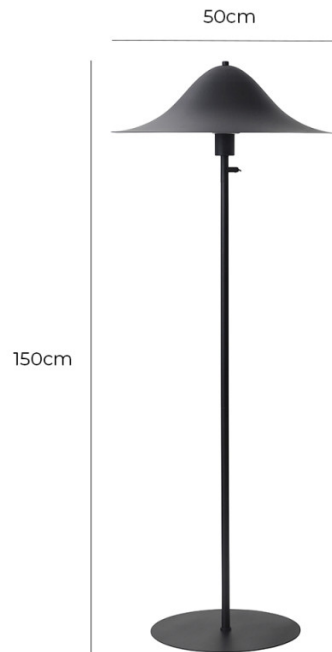

pholc

Pholc Hans Floor Lamp

LA11102/F

SOURCE: <https://www.davidvillagelighting.co.uk/product/Pholc-Hans-Floor-Lamp/10002052>

PRODUCT DESCRIPTION

Designer: Monika Mulder

Pholc Hans Floor Lamp

Featuring a sleek aluminium structure and a minimalistic silhouette, the Pholc Hans Floor Lamp adds a contemporary touch to almost any interior. Designed by Monika Mulder, this lighting solution draws inspiration from the fluid movement of waves through the sea. Mulder named these lighting solutions after Hans J. Wegner and the silhouette resembles the form of his iconic Swivel Chair.

Hans boasts a curved shade that projects the lighting output down onto the area below and creates a pocket of luminance that makes this a perfect reading lamp. Hans can also be utilised in bedrooms, living areas, entryways and dining spaces, and is the perfect way to add elegance to your interior.

PRODUCT SPECIFICATION

Light Source: 1 x Max 60W E27 (excluded)

IP Code: 20

Dimming: In-line on/off switch on the cable.

Dimensions: Shade: Ø50cm
Height: 150cm
Cable Length: 300cm

For all sales and technical enquiries, please contact: