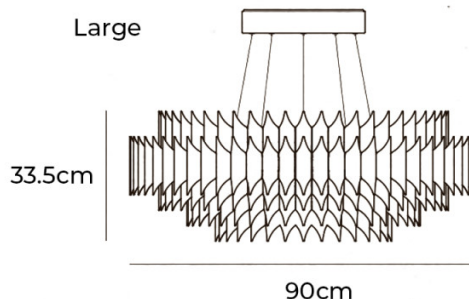

PRODUCT SPECIFICATION

Light Source: **Large:** 86W, 3000K, 4150 Lumens
Extra Large: 126W 3000K, 6090 Lumens

IP Code: 20

Dimming: Dimmable via Triac dimming.

Dimensions: Large:
 Height: 33.5cm
 Diameter: Ø90cm

Extra Large:
 Height: 33.5cm
 Diameter: Ø120cm

Canopy:
 Diameter: 32cm
 Height: 6cm

Suspension length: Max 300cm (Adjustable)

For all sales and technical enquiries, please contact:

+44 (0)114 263 4266

info@davidvillagelighting.co.uk