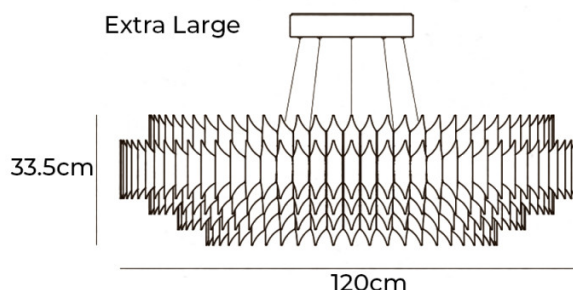

## PRODUCT SPECIFICATION

**Light Source:** **Large:** 86W, 3000K, 4150 Lumens  
**Extra Large:** 126W 3000K, 6090 Lumens

**IP Code:** 20

**Dimming:** Dimmable via Triac dimming.

**Dimensions: Large:**  
 Height: 33.5cm  
 Diameter: Ø90cm

**Extra Large:**  
 Height: 33.5cm  
 Diameter: Ø120cm

**Canopy:**  
 Diameter: 32cm  
 Height: 6cm

Suspension length: Max 300cm (Adjustable)

**For all sales and technical enquiries, please contact:**

+44 (0)114 263 4266