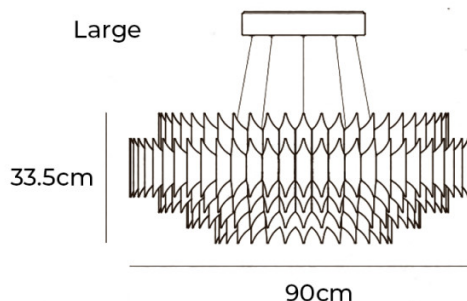

## PRODUCT SPECIFICATION

**Light Source:** **Large:** 86W, 3000K, 4150 Lumens  
**Extra Large:** 126W 3000K, 6090 Lumens

**IP Code:** 20

**Dimming:** Dimmable via Triac dimming.

**Dimensions: Large:**  
 Height: 33.5cm  
 Diameter: Ø90cm

**Extra Large:**  
 Height: 33.5cm  
 Diameter: Ø120cm

**Canopy:**  
 Diameter: 32cm  
 Height: 6cm

Suspension length: Max 300cm (Adjustable)

**For all sales and technical enquiries, please contact:**

+44 (0)114 263 4266