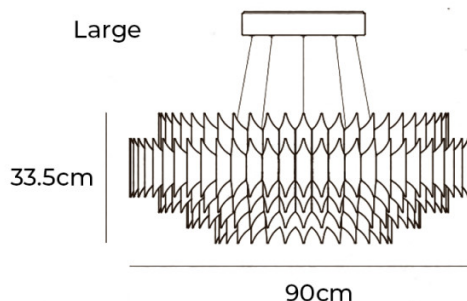

For all sales and technical enquiries, please contact:

+44 (0)114 263 4266

info@davidvillagelighting.co.uk

www.davidvillagelighting.co.uk