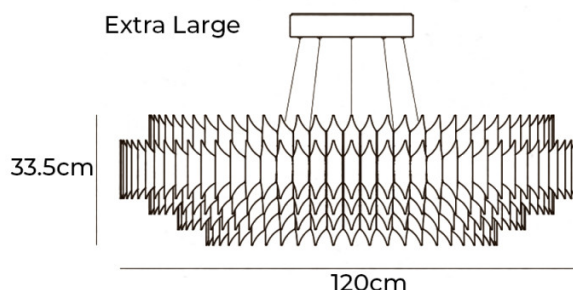

For all sales and technical enquiries, please contact:

+44 (0)114 263 4266

info@davidvillagelighting.co.uk

www.davidvillagelighting.co.uk