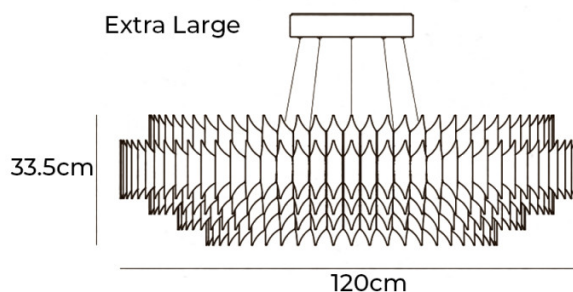

PRODUCT SPECIFICATION

Light Source: **Large:** 86W, 3000K, 4150 Lumens
Extra Large: 126W 3000K, 6090 Lumens

IP Code: 20

Dimming: Dimmable via Triac dimming.

Dimensions: Large:
 Height: 33.5cm
 Diameter: Ø90cm

Extra Large:
 Height: 33.5cm
 Diameter: Ø120cm

Canopy:
 Diameter: 32cm
 Height: 6cm

Suspension length: Max 300cm (Adjustable)

For all sales and technical enquiries, please contact:

+44 (0)114 263 4266

info@davidvillagelighting.co.uk