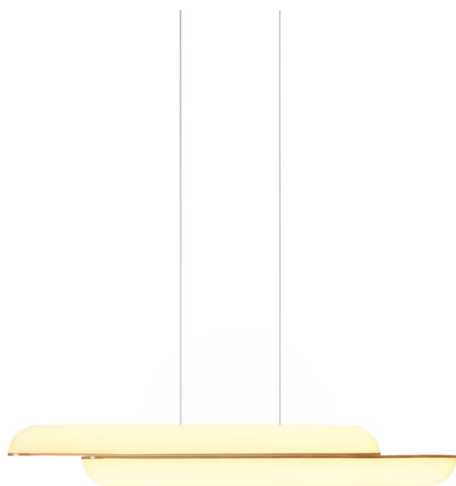

LEE BROOM

# Lee Broom Alchemist Gemini LED Suspension

LA11100/GS

SOURCE: <https://www.davidvillagelighting.co.uk/product/Lee-Broom-Alchemist-Gemini-LED-Suspension/10002044>

### Lee Broom Alchemist Gemini LED Suspension

Inspired by the astrological sign of Gemini and ancient alchemical symbols, the Gemini Suspension is an elegant light fixture featuring two opposing halves that connect asymmetrically. Available in both horizontal and vertical configurations, this piece offers versatile placement and striking design. The brushed brass fascia complements the illuminated opal acrylic capsule, creating a balanced, linear form that adds a touch of sophistication to any space.

Whether installed as a single fixture or in multiples to create a constellation of light, the Gemini Suspension embodies the balance and beauty of celestial design, making it a standout in residential or commercial interiors.