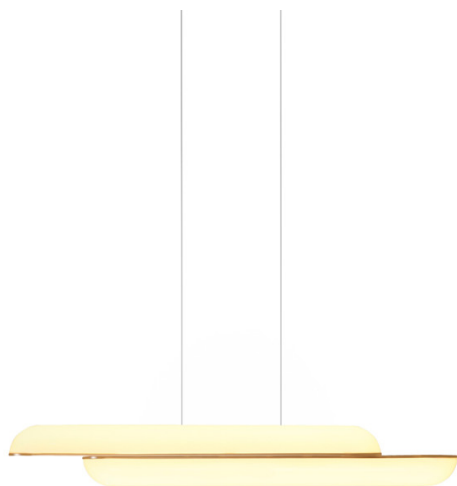

LEE BROOM

# Lee Broom Alchemist Gemini LED Suspension

LA11100/GS

SOURCE: <https://www.davidvillagelighting.co.uk/product/Lee-Broom-Alchemist-Gemini-LED-Suspension/10002044>

### Lee Broom Alchemist Gemini LED Suspension

Inspired by the astrological sign of Gemini and ancient alchemical symbols, the Gemini Suspension is an elegant light fixture featuring two opposing halves that connect asymmetrically. Available in both horizontal and vertical configurations, this piece offers versatile placement and striking design. The brushed brass fascia complements the illuminated opal acrylic capsule, creating a balanced, linear form that adds a touch of sophistication to any space.

Whether installed as a single fixture or in multiples to create a constellation of light, the Gemini Suspension embodies the balance and beauty of celestial design, making it a standout in residential or commercial interiors.