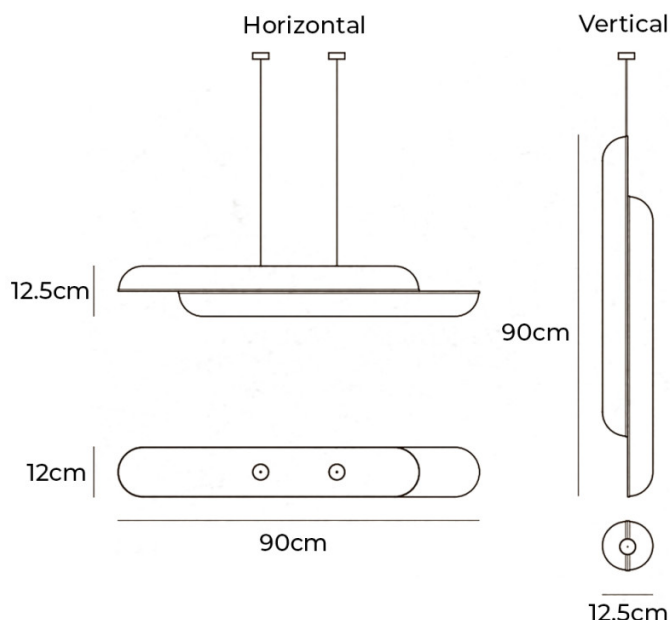

## PRODUCT SPECIFICATION

**Light Source:** 40W, 2700K, 6500 Lumens

**IP Code:** 20

**Dimming:** Dimmable via Triac dimming.

**Dimensions: Horizontal:**  
Height: 12.5cm  
Width: 12.5cm  
Length: 90cm

**Vertical:**  
Height: 90cm  
Width: 12.5cm

**Canopy:**  
Diameter: 12cm  
Height: 5cm

Cable length: Max 300cm (adjustable)

For all sales and technical enquiries, please contact:

+44 (0)114 263 4266

info@davidvillagelighting.co.uk

www.davidvillagelighting.co.uk