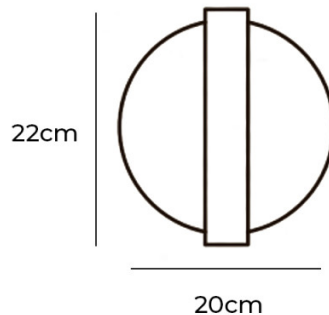

PRODUCT SPECIFICATION

Light Source: 1 x Max 3W G9 LED (Included)

IP Code: 20

Dimming: Dimmable via Triac dimming.

Dimensions: Height: 22cm
Width: 20cm
Diameter: 22cm

For all sales and technical enquiries, please contact: