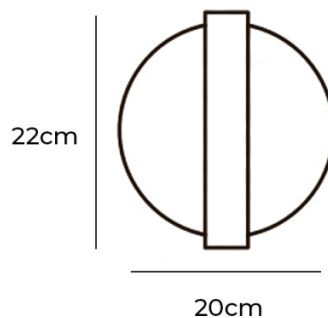

PRODUCT SPECIFICATION

Light Source: 1 x Max 3W G9 LED (Included)

IP Code: 20

Dimming: Dimmable via Triac dimming.

Dimensions: Height: 22cm
Width: 20cm
Diameter: 22cm

For all sales and technical enquiries, please contact: