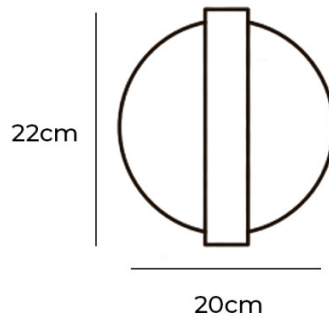

PRODUCT SPECIFICATION

Light Source: 1 x Max 3W G9 LED (Included)

IP Code: 20

Dimming: Dimmable via Triac dimming.

Dimensions: Height: 22cm
Width: 20cm
Diameter: 22cm

For all sales and technical enquiries, please contact: