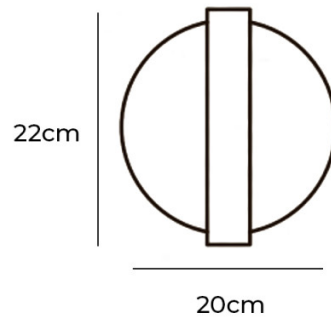

PRODUCT SPECIFICATION

Light Source: 1 x Max 3W G9 LED (Included)

IP Code: 20

Dimming: Dimmable via Triac dimming.

Dimensions: Height: 22cm
Width: 20cm
Diameter: 22cm

For all sales and technical enquiries, please contact: