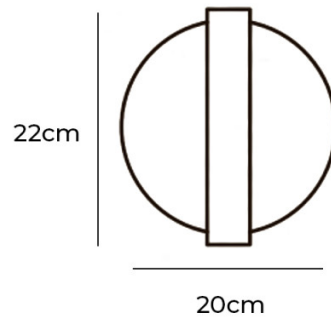

## PRODUCT SPECIFICATION

**Light Source:** 1 x Max 3W G9 LED (Included)

**IP Code:** 20

**Dimming:** Dimmable via Triac dimming.

**Dimensions:** Height: 22cm  
Width: 20cm  
Diameter: 22cm

**For all sales and technical enquiries, please contact:**