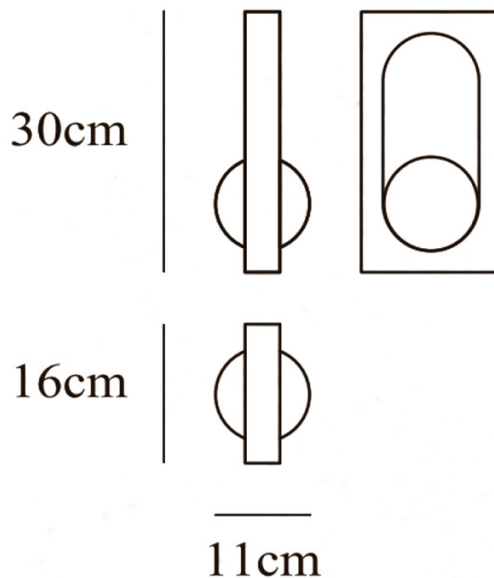

## PRODUCT SPECIFICATION

**Light Source:** 1 x Max 3W G9 LED (Included)

**IP Code:** 20

**Dimming:** Dimmable via Triac dimming.

**Dimensions:** Height: 30cm  
Width: 11cm  
Depth: 16cm

**For all sales and technical enquiries, please contact:**