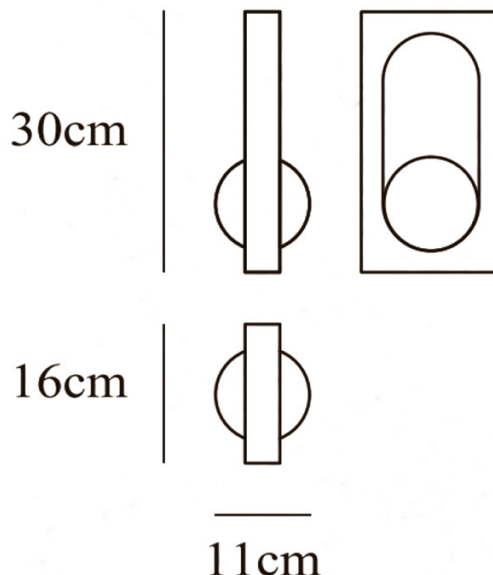

PRODUCT SPECIFICATION

Light Source: 1 x Max 3W G9 LED (Included)

IP Code: 20

Dimming: Dimmable via Triac dimming.

Dimensions: Height: 30cm
Width: 11cm
Depth: 16cm

For all sales and technical enquiries, please contact: