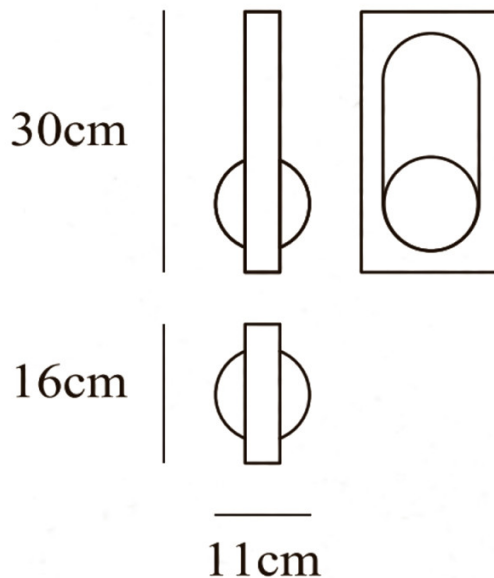

PRODUCT SPECIFICATION

Light Source: 1 x Max 3W G9 LED (Included)

IP Code: 20

Dimming: Dimmable via Triac dimming.

Dimensions: Height: 30cm
Width: 11cm
Depth: 16cm

For all sales and technical enquiries, please contact: