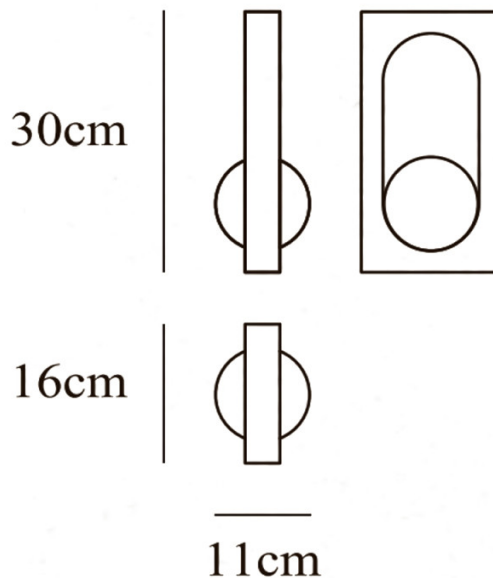

PRODUCT SPECIFICATION

Light Source: 1 x Max 3W G9 LED (Included)

IP Code: 20

Dimming: Dimmable via Triac dimming.

Dimensions: Height: 30cm
Width: 11cm
Depth: 16cm

For all sales and technical enquiries, please contact: