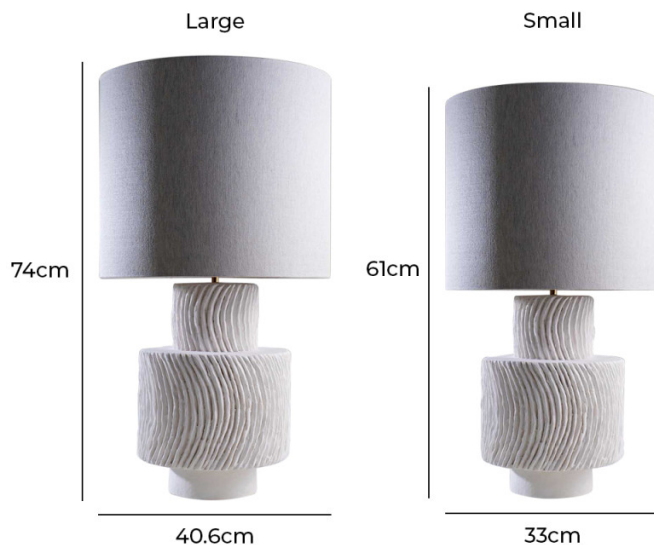

PRODUCT SPECIFICATION

Light Source: 1 x Max 8W LED E27 (Excluded)

IP Code: 20

Dimming: In-line on/off switch included on cable.

Dimensions: Small:

Width: 23.5cm

Width with Shade: 33cm

Height: 37.5cm

Height with Shade: 61cm

Large:

Width: 28cm

Width with Shade: 40.6cm

Height: 43cm

Height with Shade: 74cm

For all sales and technical enquiries, please contact:

+44 (0)114 263 4266