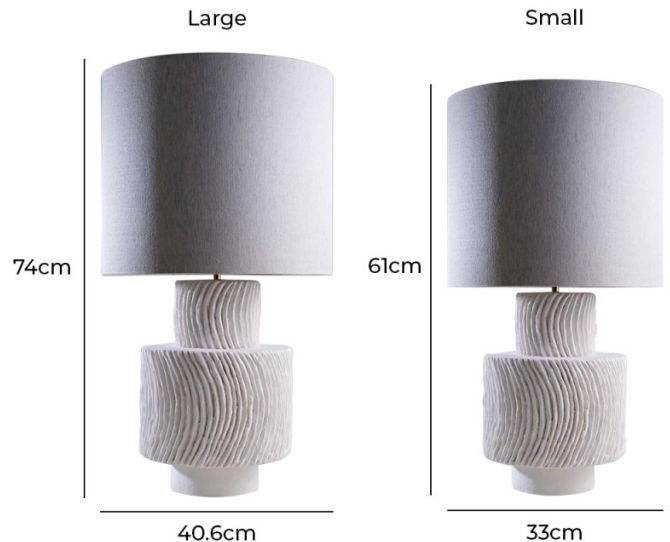

Porta Romana Nash Table Lamp

LA11097

SOURCE: <https://www.davidvillagelighting.co.uk/product/Porta-Romana-Nash-Table-Lamp/10002033>

PRODUCT DESCRIPTION

Designer: Porta Romana Lighting

Porta Romana Nash Table Lamp

Inspired by the works of British surrealist artist Paul Nash, the Nash Table Light from Porta Romana is a striking piece of contemporary design. Cast in jesmonite, a sustainable material that combines the texture of hardened plaster with incredible durability, this lamp features deep grooves and a patterned surface that evoke the artist's abstract line drawings.

Available in two sizes, Small and Large, the Nash Table Light is available in two bold finishes: Natural and Electric Blue. Both finishes highlight the intricate detailing of the lamp's surface, making it a standout piece in any interior. Whether placed on a bedside table, console, or desk, this table light brings a modern, artistic touch to its surroundings.

PRODUCT SPECIFICATION

- Light Source:** 1 x Max 8W LED E27 (Excluded)
- IP Code:** 20
- Dimming:** In-line on/off switch included on cable.
- Dimensions:**
 - Small:**
 - Width: 23.5cm
 - Width with Shade: 33cm
 - Height: 37.5cm
 - Height with Shade: 61cm
 - Large:**
 - Width: 28cm
 - Width with Shade: 40.6cm
 - Height: 43cm
 - Height with Shade: 74cm