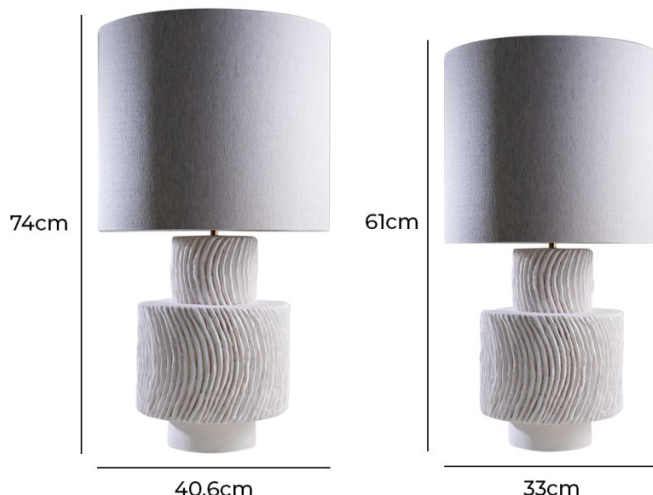

### Porta Romana Nash Table Lamp

Inspired by the works of British surrealist artist Paul Nash, the Nash Table Light from Porta Romana is a striking piece of contemporary design. Cast in jesmonite, a sustainable material that combines the texture of hardened plaster with incredible durability, this lamp features deep grooves and a patterned surface that evoke the artist's abstract line drawings.

## PRODUCT SPECIFICATION

**Light Source:** 1 x Max 8W LED E27 (Excluded)

**IP Code:** 20

**Dimming:** In-line on/off switch included on cable.

**Dimensions: Small:**

Width: 23.5cm

Width with Shade: 33cm

Height: 37.5cm

Height with Shade: 61cm

**Large:**

Width: 28cm

Width with Shade: 40.6cm

Height: 43cm

Height with Shade: 74cm

Large

Small