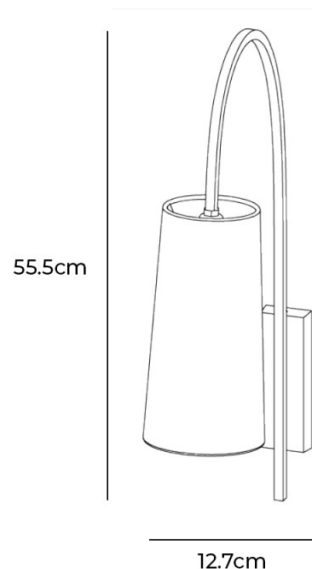

PORTA ROMANA

Porta Romana Willow Wall Light

LA11094

SOURCE: <https://www.davidvillagelighting.co.uk/product/Porta-Romana-Willow-Wall-Light/10002030>

PRODUCT DESCRIPTION

Designer: Porta Romana Lighting

Porta Romana Willow Wall Light

The Willow Wall Light, is a striking design inspired by old French street lamps with a contemporary twist. The long, conical shape of the arm extends from the wall, providing both downward-facing and side light, making it ideal for ambient or task lighting.

Whether used alone or in multiples, the Willow Wall Light's sleek design is both functional and decorative, blending seamlessly with both traditional and contemporary settings.

PRODUCT SPECIFICATION

- Light Source:** 1 x Max 5W LED E14 (Excluded)
- IP Code:** 20
- Dimming:** Dimmable via mains phase dimming.
- Dimensions:** Width: 12.7cm
Height: 55.5cm