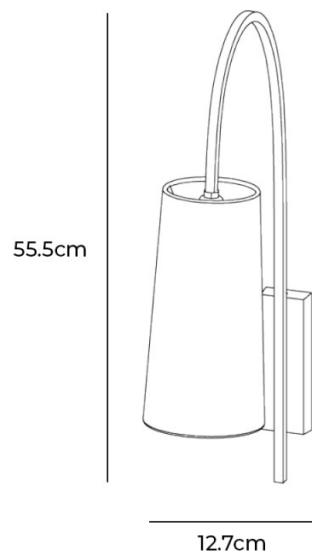

PORTA ROMANA

Porta Romana Willow Wall Light

LA11094

SOURCE: <https://www.davidvillagelighting.co.uk/product/Porta-Romana-Willow-Wall-Light/10002030>

PRODUCT DESCRIPTION

Designer: Porta Romana Lighting

Porta Romana Willow Wall Light

The Willow Wall Light, is a striking design inspired by old French street lamps with a contemporary twist. The long, conical shape of the arm extends from the wall, providing both downward-facing and side light, making it ideal for ambient or task lighting.

Whether used alone or in multiples, the Willow Wall Light's sleek design is both functional and decorative, blending seamlessly with both traditional and contemporary settings.

PRODUCT SPECIFICATION

- Light Source:** 1 x Max 5W LED E14 (Excluded)
- IP Code:** 20
- Dimming:** Dimmable via mains phase dimming.
- Dimensions:** Width: 12.7cm
Height: 55.5cm