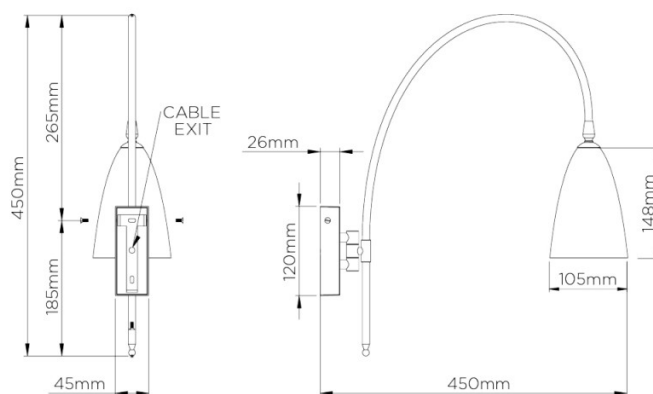

## PRODUCT SPECIFICATION

**Light Source:** 1 x Max 3W LED G9 (Excluded)

**IP Code:** 20

**Dimming:** Dimmable via mains phase dimming.

**Dimensions:** Width: 10.5cm  
Height: 45cm  
Depth: 45cm

**For all sales and technical enquiries, please contact:**