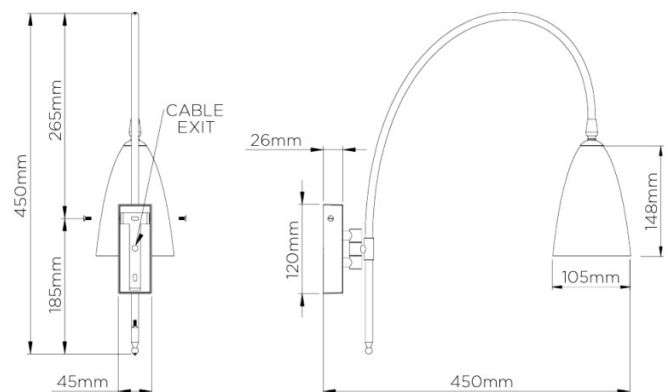

The Porta Romana Kingsley Wall Light is a versatile and sophisticated lighting fixture, featuring a brass frame that offers 180° rotation, making it an ideal choice for directional lighting. Its adjustable shade pivots a full 360°, allowing you to fine-tune the light direction, making it a perfect fit for bedrooms, bathrooms, kitchens, and hallways.

Whether you're using it as a bedside reading light, in a living space, or along a hallway, the Kingsley Wall Light is designed to bring style and practicality together.

PRODUCT SPECIFICATION

Light Source: 1 x Max 3W LED G9 (Excluded)

IP Code: 20

Dimming: Dimmable via mains phase dimming.

Dimensions: Width: 10.5cm
Height: 45cm
Depth: 45cm

For all sales and technical enquiries, please contact:

+44 (0)114 263 4266

info@davidvillagelighting.co.uk