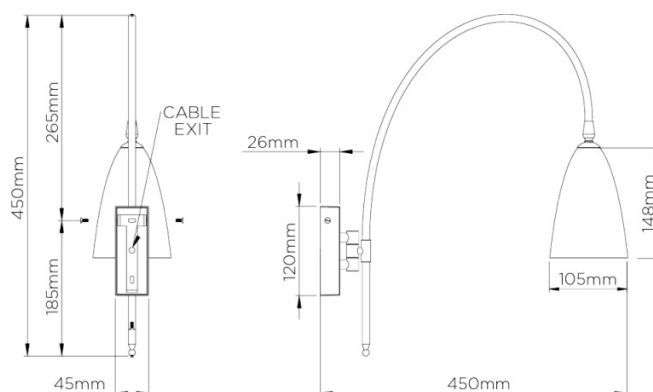

Whether you're using it as a bedside reading light, in a living space, or along a hallway, the Kingsley Wall Light is designed to bring style and practicality together.

PRODUCT SPECIFICATION

Light Source: 1 x Max 3W LED G9 (Excluded)

IP Code: 20

Dimming: Dimmable via mains phase dimming.

Dimensions: Width: 10.5cm
Height: 45cm
Depth: 45cm

For all sales and technical enquiries, please contact:

+44 (0)114 263 4266

info@davidvillagelighting.co.uk