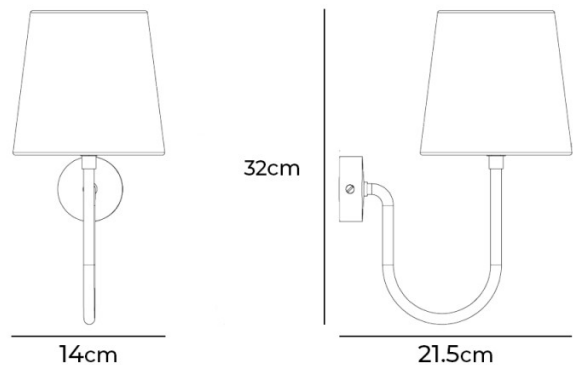

## PRODUCT SPECIFICATION

- Light Source:** 1 x Max 5W LED E14 (Excluded)
- IP Code:** 20
- Dimming:** Dimmable via mains phase dimming.
- Dimensions:**
  - Width: 9cm
  - Width with Shade: 14cm
  - Height: 21cm
  - Height with Shade: 32cm
  - Depth: 21.5cm