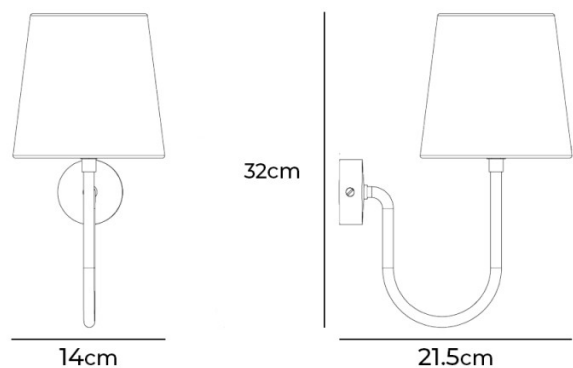

PORTA ROMANA

Porta Romana Bonny Wall Light

LA11092

SOURCE: <https://www.davidvillagelighting.co.uk/product/Porta-Romana-Bonny-Wall-Light/10002028>

PRODUCT DESCRIPTION

Designer: Porta Romana Lighting

Porta Romana Bonny Wall Light

PRODUCT SPECIFICATION

- Light Source:** 1 x Max 5W LED E14 (Excluded)
- IP Code:** 20
- Dimming:** Dimmable via mains phase dimming.
- Dimensions:**
 - Width: 9cm
 - Width with Shade: 14cm
 - Height: 21cm
 - Height with Shade: 32cm
 - Depth: 21.5cm