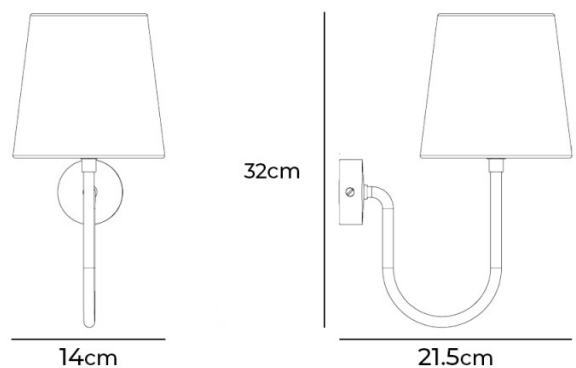

PORTA ROMANA

Porta Romana Bonny Wall Light

LA11092

SOURCE: <https://www.davidvillagelighting.co.uk/product/Porta-Romana-Bonny-Wall-Light/10002028>

PRODUCT DESCRIPTION

Designer: Porta Romana Lighting

Porta Romana Bonny Wall Light

PRODUCT SPECIFICATION

- Light Source:** 1 x Max 5W LED E14 (Excluded)
- IP Code:** 20
- Dimming:** Dimmable via mains phase dimming.
- Dimensions:** Width: 9cm
Width with Shade: 14cm
Height: 21cm
Height with Shade: 32cm
Depth: 21.5cm