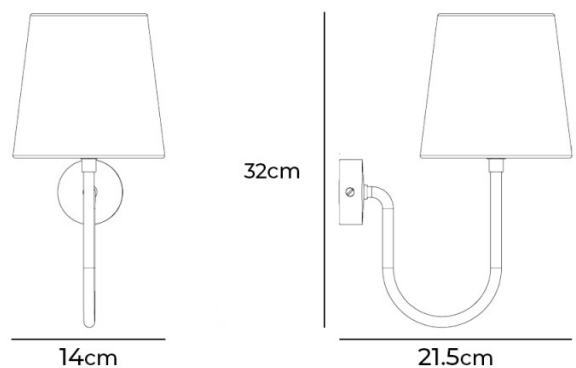

PORTA ROMANA

Porta Romana Bonny Wall Light

LA11092

SOURCE: <https://www.davidvillagelighting.co.uk/product/Porta-Romana-Bonny-Wall-Light/10002028>

PRODUCT DESCRIPTION

Designer: Porta Romana Lighting

Porta Romana Bonny Wall Light

PRODUCT SPECIFICATION

- Light Source:** 1 x Max 5W LED E14 (Excluded)
- IP Code:** 20
- Dimming:** Dimmable via mains phase dimming.
- Dimensions:**
 - Width: 9cm
 - Width with Shade: 14cm
 - Height: 21cm
 - Height with Shade: 32cm
 - Depth: 21.5cm