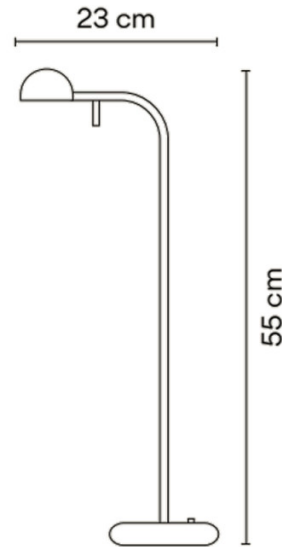

VIBIA

Vibia Pin 1650 LED Table Lamp

LA4231/TL

SOURCE: <https://www.davidvillagelighting.co.uk/product/Vibia-Pin-1650-LED-Table-Lamp/10002023>

PRODUCT DESCRIPTION

Designer: Ichiro Iwasaki

Vibia Pin 1650 LED Table Lamp

The Vibia Pin 1650 LED Table Lamp is a blend of contemporary aesthetics and functionality. Designed by Ichiro Iwasaki, it offers a sleek and modern profile with a minimalist structure. Perfect as a reading lamp or for accent lighting in living rooms and offices, it seamlessly integrates into a variety of interiors.

Its high-quality materials ensure longevity, while the adjustable head allows for focused task lighting or softer ambient illumination. Available in Black, Warm White, Cream, and Green, the Pin 1650 LED Table Lamp is an elegant and versatile addition to a range of different spaces.

PRODUCT SPECIFICATION

- Light Source:** 4.5W, 2700K, 109 Lumens
- IP Code:** 20
- Dimming:** Integrated on/off switch on the product.
- Dimensions:** Shade: Ø6cm
Height: 55cm
Width 23cm
Base: Ø12cm

For all sales and technical enquiries, please contact: