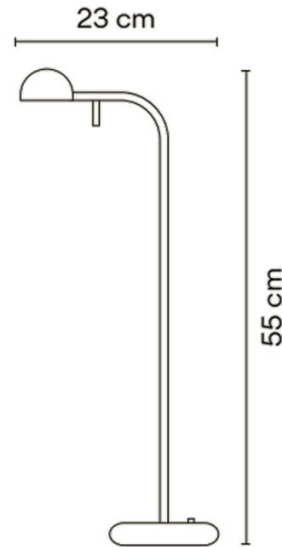

## PRODUCT SPECIFICATION

- Light Source:** 4.5W, 2700K, 109 Lumens
- IP Code:** 20
- Dimming:** Integrated on/off switch on the product.
- Dimensions:** Shade: Ø6cm  
Height: 55cm  
Width 23cm  
Base: Ø12cm