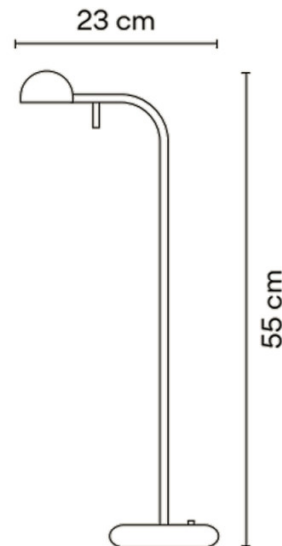

VIBIA

Vibia Pin 1650 LED Table Lamp

LA4231/TL

SOURCE: <https://www.davidvillagelighting.co.uk/product/Vibia-Pin-1650-LED-Table-Lamp/10002023>

PRODUCT DESCRIPTION

Designer: Ichiro Iwasaki

Vibia Pin 1650 LED Table Lamp

The Vibia Pin 1650 LED Table Lamp is a blend of contemporary aesthetics and functionality. Designed by Ichiro Iwasaki, it offers a sleek and modern profile with a minimalist structure. Perfect as a reading lamp or for accent lighting in living rooms and offices, it seamlessly integrates into a variety of interiors.

Its high-quality materials ensure longevity, while the adjustable head allows for focused task lighting or softer ambient illumination. Available in Black, Warm White, Cream, and Green, the Pin 1650 LED Table Lamp is an elegant and versatile addition to a range of different spaces.

PRODUCT SPECIFICATION

- Light Source:** 4.5W, 2700K, 109 Lumens
- IP Code:** 20
- Dimming:** Integrated on/off switch on the product.
- Dimensions:** Shade: Ø6cm
Height: 55cm
Width 23cm
Base: Ø12cm

For all sales and technical enquiries, please contact: