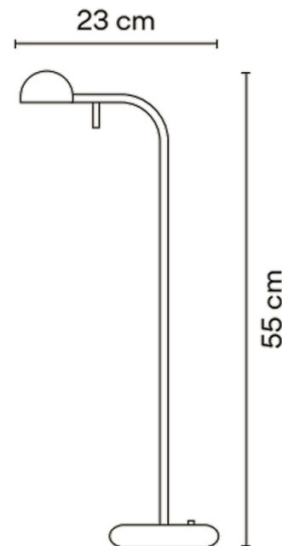

Its high-quality materials ensure longevity, while the adjustable head allows for focused task lighting or softer ambient illumination. Available in Black, Warm White, Cream, and Green, the Pin 1650 LED Table Lamp is an elegant and versatile addition to a range of different spaces.

PRODUCT SPECIFICATION

Light Source: 4.5W, 2700K, 109 Lumens

IP Code: 20

Dimming: Integrated on/off switch on the product.

Dimensions: Shade: Ø6cm
 Height: 55cm
 Width 23cm
 Base: Ø12cm

For all sales and technical enquiries, please contact: