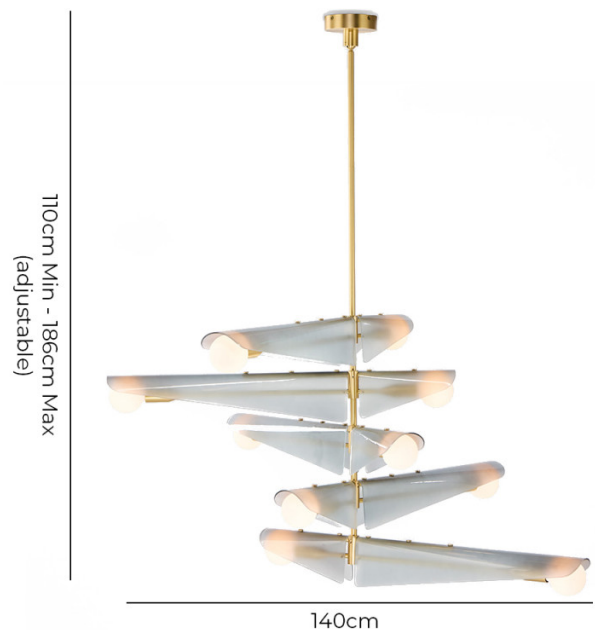

tala

Tala Sycamore Chandelier 5 Tier

LA11088/FT

SOURCE: <https://www.davidvillagelighting.co.uk/product/Tala-Sycamore-Chandelier-5-Tier/10002022>

PRODUCT DESCRIPTION

Designer: Tala Lighting

Tala Sycamore Chandelier 5 Tier

Designed by Tala's own in-house design team, inspired by the graceful flight of sycamore seeds, the Sycamore 5-Tier Chandelier from Tala brings natural beauty into your interior. The cascading layers of glass wings curve elegantly over a brass frame, capturing the seed's delicate translucence. Available in two colourways, Dusk Pink and Dawn Grey, with Tala's own Sphere III dim-to-warm bulbs (included) this chandelier casts a warm, ambient glow that is both functional and aesthetically stunning.

The chandelier is height-adjustable, allowing you to create the perfect fit for any space, from high ceilings to more intimate settings. Whether suspended over a dining table, living space, or hallway, the Sycamore 5-Tier makes a striking statement with its nature-inspired design and expert craftsmanship.

Pair it with the smaller [Three-Tier Sycamore Chandelier](#) Three-Tier Sycamore Chandelier for an elegant multi-level display, or let the Five-Tier stand alone as a showstopper.

PRODUCT SPECIFICATION

- Light Source:** 10 x Max 60W E27 LED Tala Sphere III Dim to Warm Bulb (Included)
- IP Code:** 20
- Dimming:** Dimmable via mains phase dimming.
- Dimensions: Chandelier:**
 - Height: 110cm-186cm (adjustable)
 - Extendable up to 417cm with additional rods (sold separately)
 - Width: 140cm
- Ceiling Rose:**
 - Width: Ø15cm
 - Height: 4cm
- Supplied Electrical Cable Length: 5m