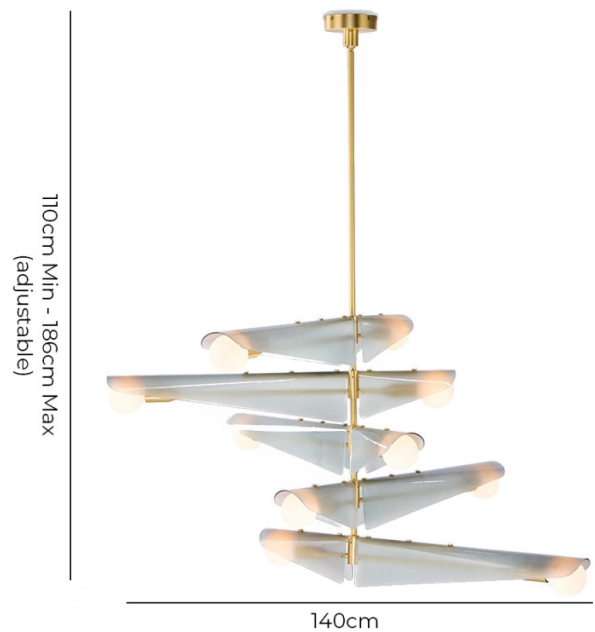

### Tala Sycamore Chandelier 5 Tier

Designed by Tala's own in-house design team, inspired by the graceful flight of sycamore seeds, the Sycamore 5-Tier Chandelier from Tala brings natural beauty into your interior. The cascading layers of glass wings curve elegantly over a brass frame, capturing the seed's delicate translucence. Available in two colourways, Dusk Pink and Dawn Grey, with Tala's own Sphere III dim-to-warm bulbs (included) this chandelier casts a warm, ambient glow that is both functional and aesthetically stunning.

The chandelier is height-adjustable, allowing you to create the perfect fit for any space, from high ceilings to more intimate settings. Whether suspended over a dining table, living space, or hallway, the Sycamore 5-Tier makes a striking statement with its nature-inspired design and expert craftsmanship.

Pair it with the smaller [Three-Tier Sycamore Chandelier](#) Three-Tier Sycamore Chandelier for an elegant multi-level display, or let the Five-Tier stand alone as a showstopper.

## PRODUCT SPECIFICATION

- Light Source:** 10 x Max 60W E27 LED Tala Sphere III Dim to Warm Bulb (Included)
- IP Code:** 20
- Dimming:** Dimmable via mains phase dimming.
- Dimensions: Chandelier:**
  - Height: 110cm-186cm (adjustable)
  - Extendable up to 417cm with additional rods (sold separately)
  - Width: 140cm
- Ceiling Rose:**
  - Width: Ø15cm
  - Height: 4cm
- Supplied Electrical Cable Length: 5m