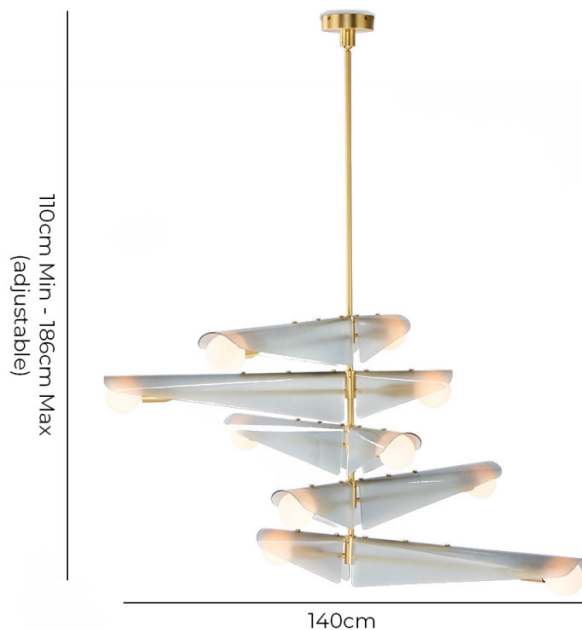

### Tala Sycamore Chandelier 5 Tier

Designed by Tala's own in-house design team, inspired by the graceful flight of sycamore seeds, the Sycamore 5-Tier Chandelier from Tala brings natural beauty into your interior. The cascading layers of glass wings curve elegantly over a brass frame, capturing the seed's delicate translucence. Available in two colourways, Dusk Pink and Dawn Grey, with Tala's own Sphere III dim-to-warm bulbs (included) this chandelier casts a warm, ambient glow that is both functional and aesthetically stunning.

The chandelier is height-adjustable, allowing you to create the perfect fit for any space, from high ceilings to more intimate settings. Whether suspended over a dining table, living space, or hallway, the Sycamore 5-Tier makes a striking statement with its nature-inspired design and expert craftsmanship.

Pair it with the smaller [Three-Tier Sycamore Chandelier](#) Three-Tier Sycamore Chandelier for an elegant multi-level display, or let the Five-Tier stand alone as a showstopper.

### PRODUCT SPECIFICATION

<b>Light Source:</b>	10 x Max 60W E27 LED Tala Sphere III Dim to Warm Bulb (Included)
<b>IP Code:</b>	20
<b>Dimming:</b>	Dimmable via mains phase dimming.
<b>Dimensions: Chandelier:</b>	Height: 110cm-186cm (adjustable) Extendable up to 417cm with additional rods (sold separately) Width: 140cm
<b>Ceiling Rose:</b>	Width: Ø15cm Height: 4cm
	Supplied Electrical Cable Length: 5m