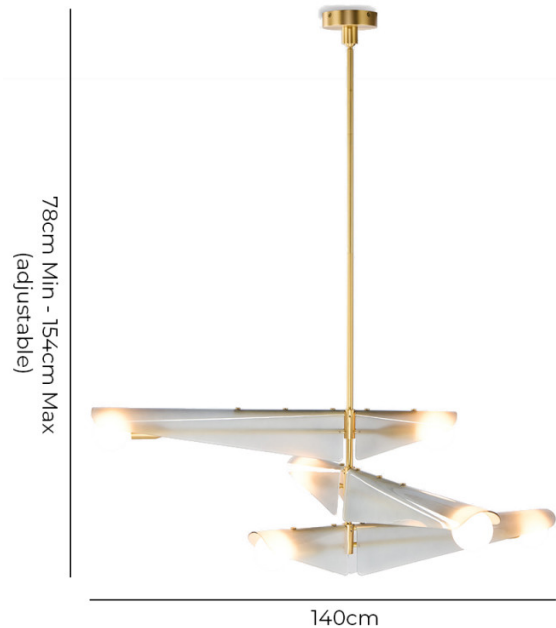

## PRODUCT DESCRIPTION

**Designer:** Tala Lighting

### Tala Sycamore Chandelier 3 Tier

Designed by Tala's own in-house design team, taking inspiration from the elegant fall of sycamore seeds, the Sycamore 3-Tier Chandelier from Tala is a stunning blend of natural inspiration and modern design. Glass wings, made from 45% recycled material, gently curve over a brushed brass frame, embodying the delicate translucence of sycamore seeds as they drift through the air. Available in two finishes, Dawn Grey and Dusk Pink, this chandelier brings a soft, warm glow to any interior.

The Sycamore Chandelier is height-adjustable and can be installed at a range of heights, making it a versatile addition to various spaces. With Tala's own Sphere III dim-to-warm bulbs (included) whether illuminating a dining area, living room, or entryway, this piece creates a serene and organic aesthetic.

## PRODUCT SPECIFICATION

- Light Source:** 6 x Max 60W E27 LED Tala Sphere III Dim to Warm Bulb (Included)
- IP Code:** 20
- Dimming:** Dimmable via mains phase dimming.
- Dimensions: Chandelier:**
  - Height: 78cm-154cm (adjustable)
  - Extendable up to 418cm with additional rods (sold separately)
  - Width: 140cm
- Ceiling Rose:**
  - Width: Ø15cm
  - Height: 4cm
- Supplied Electrical Cable Length: 5m