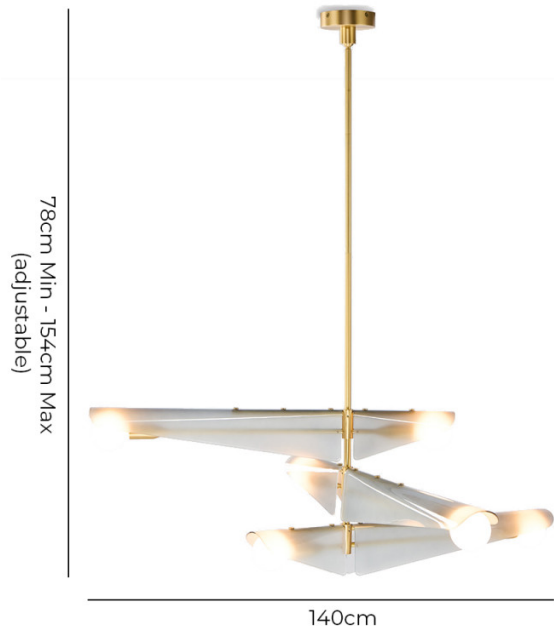

### Tala Sycamore Chandelier 3 Tier

Designed by Tala's own in-house design team, taking inspiration from the elegant fall of sycamore seeds, the Sycamore 3-Tier Chandelier from Tala is a stunning blend of natural inspiration and modern design. Glass wings, made from 45% recycled material, gently curve over a brushed brass frame, embodying the delicate translucence of sycamore seeds as they drift through the air. Available in two finishes, Dawn Grey and Dusk Pink, this chandelier brings a soft, warm glow to any interior.

The Sycamore Chandelier is height-adjustable and can be installed at a range of heights, making it a versatile addition to various spaces. With Tala's own Sphere III dim-to-warm bulbs (included) whether illuminating a dining area, living room, or entryway, this piece creates a serene and organic aesthetic.

## PRODUCT SPECIFICATION

- Light Source:** 6 x Max 60W E27 LED Tala Sphere III Dim to Warm Bulb (Included)
- IP Code:** 20
- Dimming:** Dimmable via mains phase dimming.
- Dimensions: Chandelier:**
  - Height: 78cm-154cm (adjustable)
  - Extendable up to 418cm with additional rods (sold separately)
  - Width: 140cm
- Ceiling Rose:**
  - Width: Ø15cm
  - Height: 4cm
- Supplied Electrical Cable Length: 5m