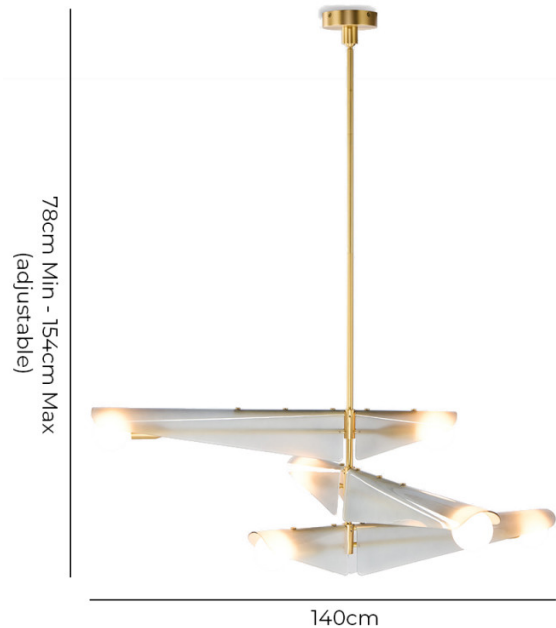

PRODUCT DESCRIPTION

Designer: Tala Lighting

Tala Sycamore Chandelier 3 Tier

Designed by Tala's own in-house design team, taking inspiration from the elegant fall of sycamore seeds, the Sycamore 3-Tier Chandelier from Tala is a stunning blend of natural inspiration and modern design. Glass wings, made from 45% recycled material, gently curve over a brushed brass frame, embodying the delicate translucence of sycamore seeds as they drift through the air. Available in two finishes, Dawn Grey and Dusk Pink, this chandelier brings a soft, warm glow to any interior.

The Sycamore Chandelier is height-adjustable and can be installed at a range of heights, making it a versatile addition to various spaces. With Tala's own Sphere III dim-to-warm bulbs (included) whether illuminating a dining area, living room, or entryway, this piece creates a serene and organic aesthetic.

Pair it with the larger [Five-Tier Sycamore Chandelier](#) for an elegant multi-level display, or let the Three-Tier stand alone as a showstopper.

PRODUCT SPECIFICATION

- **Light Source:** 6 x Max 60W E27 LED Tala Sphere III Dim to Warm Bulb (Included)
- **IP Code:** 20
- **Dimming:** Dimmable via mains phase dimming.
- **Dimensions: Chandelier:**
  - Height: 78cm-154cm (adjustable)
  - Extendable up to 418cm with additional rods (sold separately)
  - Width: 140cm
- **Ceiling Rose:**
  - Width: Ø15cm
  - Height: 4cm
- Supplied Electrical Cable Length: 5m