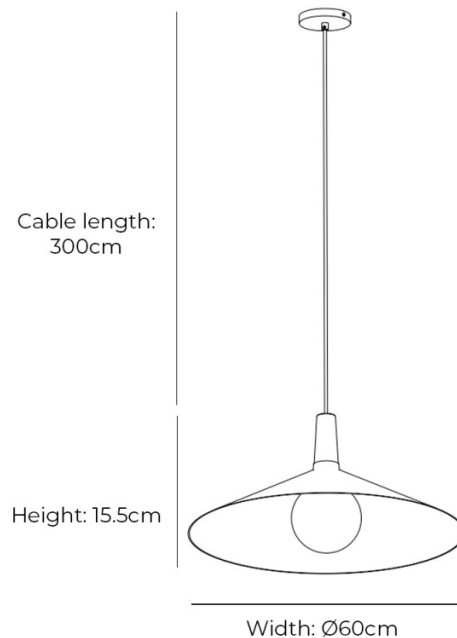

tala.

Tala Bower Pendant Light Large with Oval II

LA11087/L

SOURCE: <https://www.davidvillagelighting.co.uk/product/Tala-Bower-Pendant-Light-Large-with-Oval-II/10002019>

PRODUCT DESCRIPTION

Designer: Tala Lighting

Tala Bower Pendant Light Large with Oval II

Designed in-house at Tala, the Bower Pendant Large is a true statement piece, with its 60cm diameter and low-profile design ideal for open spaces, dining rooms, and large foyers. The wide, dramatic shade ensures a broad light distribution, enhanced by Tala's own Oval II dim-to-warm bulb (included), creating a warm and inviting atmosphere. Available in three colours, Oyster White, Dark Green, and Yellow. This pendant blends modern industrial design with high-quality craftsmanship.

Explore the full Bower family, including [Small](#) and [Medium](#) sizes, for a coordinated lighting scheme.

PRODUCT SPECIFICATION

- Light Source:** 1 x Max 60W E27 LED Tala Oval II Dim to Warm Bulb (Included)
- IP Code:** 20
- Dimming:** Dimmable via mains phase dimming.
- Dimensions: Pendant:**
 - Width: Ø60cm
 - Height: 15.5cm
- Canopy:**
 - Width: Ø11cm
 - Height: 2.8cm
- Bulb:**
 - Width: Ø15cm
 - Height: 19cm
- Cable length: 300cm