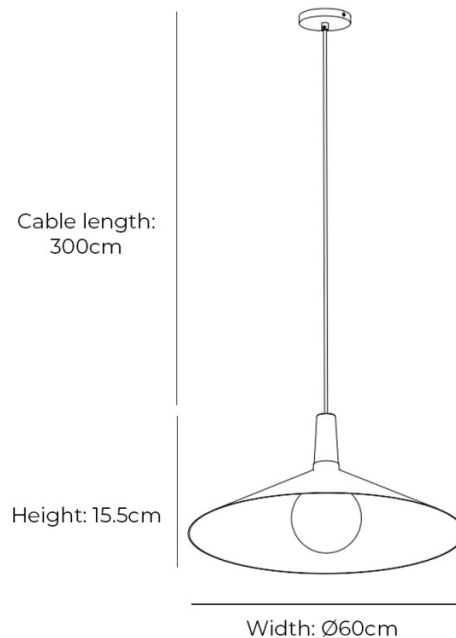

tala.

Tala Bower Pendant Light Large with Oval II

LA11087/L

SOURCE: <https://www.davidvillagelighting.co.uk/product/Tala-Bower-Pendant-Light-Large-with-Oval-II/10002019>

PRODUCT DESCRIPTION

Designer: Tala Lighting

Tala Bower Pendant Light Large with Oval II

Designed in-house at Tala, the Bower Pendant Large is a true statement piece, with its 60cm diameter and low-profile design ideal for open spaces, dining rooms, and large foyers. The wide, dramatic shade ensures a broad light distribution, enhanced by Tala's own Oval II dim-to-warm bulb (included), creating a warm and inviting atmosphere. Available in three colours, Oyster White, Dark Green, and Yellow. This pendant blends modern industrial design with high-quality craftsmanship.

Explore the full Bower family, including [Small](#) and [Medium](#) sizes, for a coordinated lighting scheme.

PRODUCT SPECIFICATION

Light Source:	1 x Max 60W E27 LED Tala Oval II Dim to Warm Bulb (Included)
IP Code:	20
Dimming:	Dimmable via mains phase dimming.
Dimensions: Pendant:	Width: Ø60cm Height: 15.5cm
Canopy:	Width: Ø11cm Height: 2.8cm
Bulb:	Width: Ø15cm Height: 19cm
	Cable length: 300cm