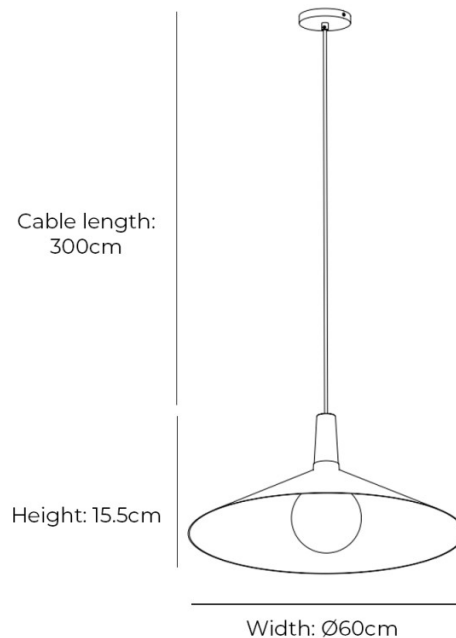

# Tala Bower Pendant Light Large with Oval II

LA11087/L

SOURCE: <https://www.davidvillagelighting.co.uk/product/Tala-Bower-Pendant-Light-Large-with-Oval-II/10002019>

## Tala Bower Pendant Light Large with Oval II

Designed in-house at Tala, the Bower Pendant Large is a true statement piece, with its 60cm diameter and low-profile design ideal for open spaces, dining rooms, and large foyers. The wide, dramatic shade ensures a broad light distribution, enhanced by Tala's own Oval II dim-to-warm bulb (included), creating a warm and inviting atmosphere. Available in three colours, Oyster White, Dark Green, and Yellow. This pendant blends modern industrial design with high-quality craftsmanship.

## PRODUCT SPECIFICATION

<b>Light Source:</b>	1 x Max 60W E27 LED Tala Oval II Dim to Warm Bulb (Included)
<b>IP Code:</b>	20
<b>Dimming:</b>	Dimmable via mains phase dimming.
<b>Dimensions: Pendant:</b>	Width: Ø60cm Height: 15.5cm
<b>Canopy:</b>	Width: Ø11cm Height: 2.8cm
<b>Bulb:</b>	Width: Ø15cm Height: 19cm
	Cable length: 300cm