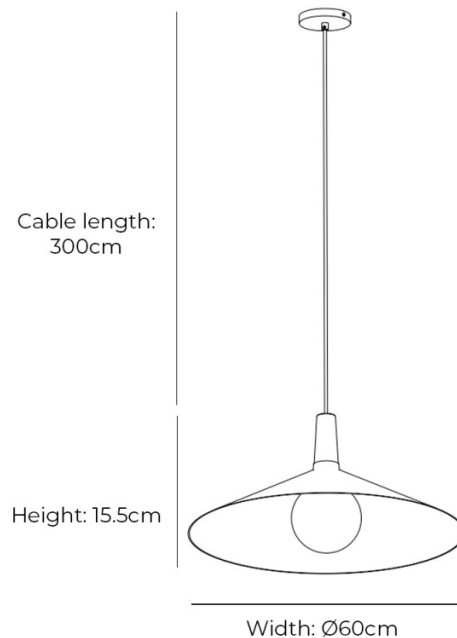

# Tala Bower Pendant Light Large with Oval II

LA11087/L

SOURCE: <https://www.davidvillagelighting.co.uk/product/Tala-Bower-Pendant-Light-Large-with-Oval-II/10002019>

### Tala Bower Pendant Light Large with Oval II

Designed in-house at Tala, the Bower Pendant Large is a true statement piece, with its 60cm diameter and low-profile design ideal for open spaces, dining rooms, and large foyers. The wide, dramatic shade ensures a broad light distribution, enhanced by Tala's own Oval II dim-to-warm bulb (included), creating a warm and inviting atmosphere. Available in three colours, Oyster White, Dark Green, and Yellow. This pendant blends modern industrial design with high-quality craftsmanship.

## PRODUCT SPECIFICATION

- Light Source:** 1 x Max 60W E27 LED Tala Oval II Dim to Warm Bulb (Included)
- IP Code:** 20
- Dimming:** Dimmable via mains phase dimming.
- Dimensions: Pendant:**
  - Width: Ø60cm
  - Height: 15.5cm
- Canopy:**
  - Width: Ø11cm
  - Height: 2.8cm
- Bulb:**
  - Width: Ø15cm
  - Height: 19cm
- Cable length: 300cm