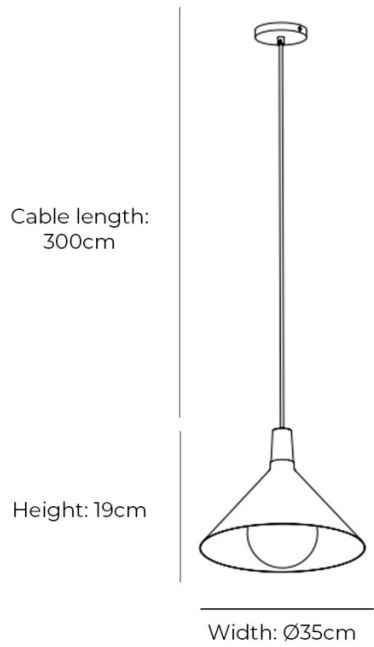

tala.

LA11087/M

Tala Bower Pendant Light Medium with Sphere IV

SOURCE: <https://www.davidvillagelighting.co.uk/product/Tala-Bower-Pendant-Light-Medium-with-Sphere-IV/10002017>

PRODUCT DESCRIPTION

Designer: Tala Lighting

Tala Bower Pendant Light Medium with Sphere IV

The Tala Bower Pendant Medium strikes a balance between statement and subtlety, making it ideal for living rooms, kitchens, or hallways. Designed by Tala's in-house team, the pendant creates a simple focal point while delivering an even spread of light, thanks to Tala's own Sphere IV dim-to-warm bulb (included). Hand-spun in Yorkshire and available in three finishes, Oyster White, Dark Green, and Yellow. The Bower Medium combines modern industrial aesthetics with versatile functionality.

For smaller or larger spaces, explore the [Small](#) and [Large](#) sizes within the Bower range.

PRODUCT SPECIFICATION

- Light Source:** 1 x Max 60W E27 LED Tala Sphere IV Dim to Warm Bulb (Included)
- IP Code:** 20
- Dimming:** Dimmable via mains phase dimming.
- Dimensions: Pendant:**
 - Width: Ø35cm
 - Height: 19cm
- Canopy:**
 - Width: Ø11cm
 - Height: 2.8cm
- Bulb:**
 - Width: Ø15cm
 - Height: 18cm
- Cable length: 300cm