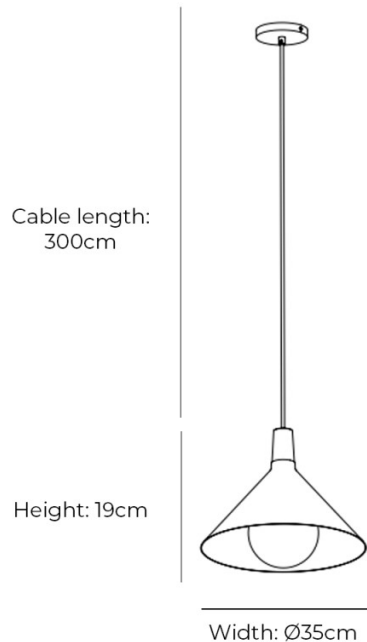

## PRODUCT SPECIFICATION

- Light Source:** 1 x Max 60W E27 LED Tala Sphere IV Dim to Warm Bulb (Included)
- IP Code:** 20
- Dimming:** Dimmable via mains phase dimming.
- Dimensions: Pendant:**
  - Width: Ø35cm
  - Height: 19cm
- Canopy:**
  - Width: Ø11cm
  - Height: 2.8cm
- Bulb:**
  - Width: Ø15cm
  - Height: 18cm
- Cable length: 300cm