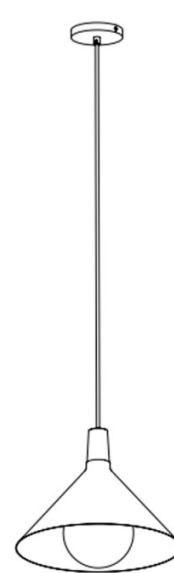

tala.

LA11087/M

Tala Bower Pendant Light Medium with Sphere IV

SOURCE: <https://www.davidvillagelighting.co.uk/product/Tala-Bower-Pendant-Light-Medium-with-Sphere-IV/10002017>

PRODUCT DESCRIPTION

Designer: Tala Lighting

Tala Bower Pendant Light Medium with Sphere IV

The Tala Bower Pendant Medium strikes a balance between statement and subtlety, making it ideal for living rooms, kitchens, or hallways. Designed by Tala's in-house team, the pendant creates a simple focal point while delivering an even spread of light, thanks to Tala's own Sphere IV dim-to-warm bulb (included). Hand-spun in Yorkshire and available in three finishes, Oyster White, Dark Green, and Yellow. The Bower Medium combines modern industrial aesthetics with versatile functionality.

For smaller or larger spaces, explore the [Small](#) and [Large](#) sizes within the Bower range.

PRODUCT SPECIFICATION

Light Source: 1 x Max 60W E27 LED Tala Sphere IV Dim to Warm Bulb (Included)

IP Code: 20

Dimming: Dimmable via mains phase dimming.

Dimensions: Pendant:
Width: Ø35cm
Height: 19cm

Canopy:
Width: Ø11cm
Height: 2.8cm

Bulb:
Width: Ø15cm
Height: 18cm

Cable length: 300cm

Cable length:
300cm

Height: 19cm