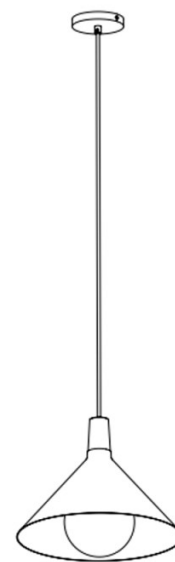

tala.

LA11087/M

Tala Bower Pendant Light Medium with Sphere IV

SOURCE: <https://www.davidvillagelighting.co.uk/product/Tala-Bower-Pendant-Light-Medium-with-Sphere-IV/10002017>

PRODUCT DESCRIPTION

Designer: Tala Lighting

Tala Bower Pendant Light Medium with Sphere IV

The Tala Bower Pendant Medium strikes a balance between statement and subtlety, making it ideal for living rooms, kitchens, or hallways. Designed by Tala's in-house team, the pendant creates a simple focal point while delivering an even spread of light, thanks to Tala's own Sphere IV dim-to-warm bulb (included). Hand-spun in Yorkshire and available in three finishes, Oyster White, Dark Green, and Yellow. The Bower Medium combines modern industrial aesthetics with versatile functionality.

For smaller or larger spaces, explore the [Small](#) and [Large](#) sizes within the Bower range.

PRODUCT SPECIFICATION

Light Source: 1 x Max 60W E27 LED Tala Sphere IV Dim to Warm Bulb (Included)

IP Code: 20

Dimming: Dimmable via mains phase dimming.

Dimensions: Pendant:
Width: Ø35cm
Height: 19cm

Canopy:
Width: Ø11cm
Height: 2.8cm

Bulb:
Width: Ø15cm
Height: 18cm

Cable length: 300cm

Cable length:
300cm

Height: 19cm