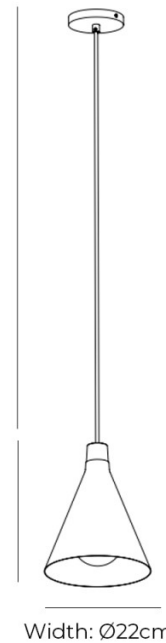

### Tala Bower Pendant Light Small with Sphere III

Designed in-house at Tala, The Bower Pendant Small is a compact and refined lighting solution, the narrow directional downlight is perfect for intimate spaces or as a subtle accent. It is ideal for smaller rooms, or clustered installations in social spaces like dining areas and kitchens. Hand-spun in Yorkshire, the steel shade offers durability and timeless design, paired with Tala's own Sphere III dim-to warm bulb (included) for a soft, diffused glow. Available in Oyster White, Dark Green, and Yellow, the Bower Small adds a touch of contemporary elegance to any interior.

For larger spaces, consider other sizes in the Bower family, including [Medium](#) and [Large](#) options.

## PRODUCT SPECIFICATION

**Light Source:** 1 x Max 60W E27 LED Tala Sphere III Dim to Warm Bulb (Included)

**IP Code:** 20

**Dimming:** Dimmable via mains phase dimming.

**Dimensions: Pendant:**  
Width: Ø22cm  
Height: 23cm

**Canopy:**  
Width: Ø11cm  
Height: 2.8cm

**Bulb:**  
Width: Ø10cm  
Height: 13.7cm

Cable length: 300cm

Cable length:  
300cm

Height: 23cm

For all sales and technical enquiries, please contact:

+44 (0)114 263 4266