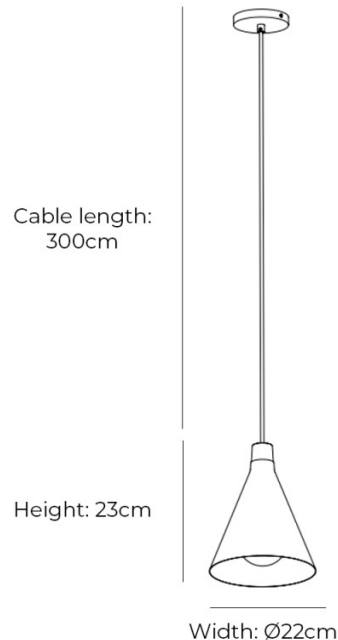

tala.

Tala Bower Pendant Light Small with Sphere III

LA11087

SOURCE: <https://www.davidvillagelighting.co.uk/product/Tala-Bower-Pendant-Light-Small-with-Sphere-III/10002015>

PRODUCT DESCRIPTION

Designer: Tala Lighting

Tala Bower Pendant Light Small with Sphere III

Designed in-house at Tala, The Bower Pendant Small is a compact and refined lighting solution, the narrow directional downlight is perfect for intimate spaces or as a subtle accent. It is ideal for smaller rooms, or clustered installations in social spaces like dining areas and kitchens. Hand-spun in Yorkshire, the steel shade offers durability and timeless design, paired with Tala's own Sphere III dim-to warm bulb (included) for a soft, diffused glow. Available in Oyster White, Dark Green, and Yellow, the Bower Small adds a touch of contemporary elegance to any interior.

For larger spaces, consider other sizes in the Bower family, including [Medium](#) and [Large](#) options.

PRODUCT SPECIFICATION

- Light Source:** 1 x Max 60W E27 LED Tala Sphere III Dim to Warm Bulb (Included)
- IP Code:** 20
- Dimming:** Dimmable via mains phase dimming.
- Dimensions: Pendant:**
 - Width: Ø22cm
 - Height: 23cm
- Canopy:**
 - Width: Ø11cm
 - Height: 2.8cm
- Bulb:**
 - Width: Ø10cm
 - Height: 13.7cm
- Cable length: 300cm