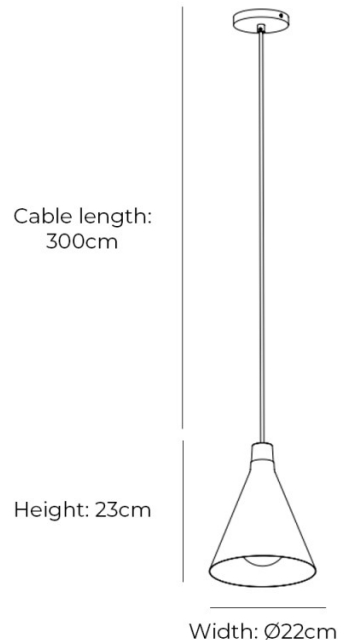

# Tala Bower Pendant Light Small with Sphere III

LA11087

SOURCE: <https://www.davidvillagelighting.co.uk/product/Tala-Bower-Pendant-Light-Small-with-Sphere-III/10002015>

### Tala Bower Pendant Light Small with Sphere III

Designed in-house at Tala, The Bower Pendant Small is a compact and refined lighting solution, the narrow directional downlight is perfect for intimate spaces or as a subtle accent. It is ideal for smaller rooms, or clustered installations in social spaces like dining areas and kitchens. Hand-spun in Yorkshire, the steel shade offers durability and timeless design, paired with Tala's own Sphere III dim-to warm bulb (included) for a soft, diffused glow. Available in Oyster White, Dark Green, and Yellow, the Bower Small adds a touch of contemporary elegance to any interior.

## PRODUCT SPECIFICATION

- Light Source:** 1 x Max 60W E27 LED Tala Sphere III Dim to Warm Bulb (Included)
- IP Code:** 20
- Dimming:** Dimmable via mains phase dimming.
- Dimensions: Pendant:**
  - Width: Ø22cm
  - Height: 23cm
- Canopy:**
  - Width: Ø11cm
  - Height: 2.8cm
- Bulb:**
  - Width: Ø10cm
  - Height: 13.7cm
- Cable length: 300cm