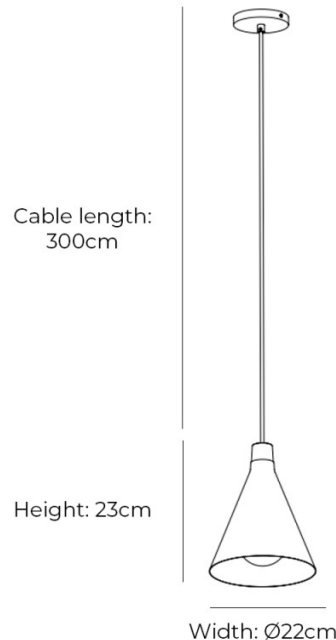

tala.

Tala Bower Pendant Light Small with Sphere III

LA11087

SOURCE: <https://www.davidvillagelighting.co.uk/product/Tala-Bower-Pendant-Light-Small-with-Sphere-III/10002015>

PRODUCT DESCRIPTION

Designer: Tala Lighting

Tala Bower Pendant Light Small with Sphere III

Designed in-house at Tala, The Bower Pendant Small is a compact and refined lighting solution, the narrow directional downlight is perfect for intimate spaces or as a subtle accent. It is ideal for smaller rooms, or clustered installations in social spaces like dining areas and kitchens. Hand-spun in Yorkshire, the steel shade offers durability and timeless design, paired with Tala's own Sphere III dim-to warm bulb (included) for a soft, diffused glow. Available in Oyster White, Dark Green, and Yellow, the Bower Small adds a touch of contemporary elegance to any interior.

For larger spaces, consider other sizes in the Bower family, including [Medium](#) and [Large](#) options.

PRODUCT SPECIFICATION

Light Source: 1 x Max 60W E27 LED Tala Sphere III Dim to Warm Bulb (Included)

IP Code: 20

Dimming: Dimmable via mains phase dimming.

Dimensions: Pendant:
Width: Ø22cm
Height: 23cm

Canopy:
Width: Ø11cm
Height: 2.8cm

Bulb:
Width: Ø10cm
Height: 13.7cm

Cable length: 300cm

For all sales and technical enquiries, please contact: