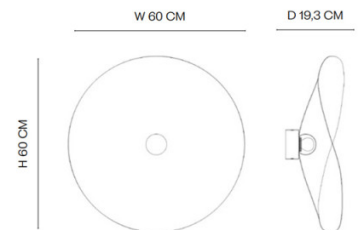

Large

W 60 cm | D 19,3 cm | H 60 cm