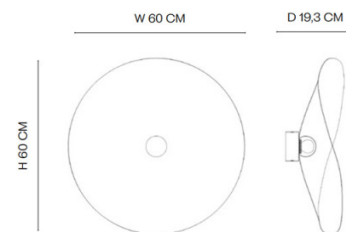

Large

W 60 cm | D 19,3 cm | H 60 cm