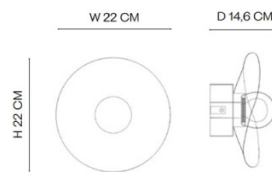

PRODUCT SPECIFICATION

Light Source: 1 x Max 8W LED E14 (Excluded)

Dimensions: Small:

Width: 22 cm
Depth: 14.6 cm
Height: 22 cm

Large:

Width: 60 cm
Depth: 19.3 cm
Height: 60 cm

Small

W 22 cm | D 14,6 cm | H 22 cm