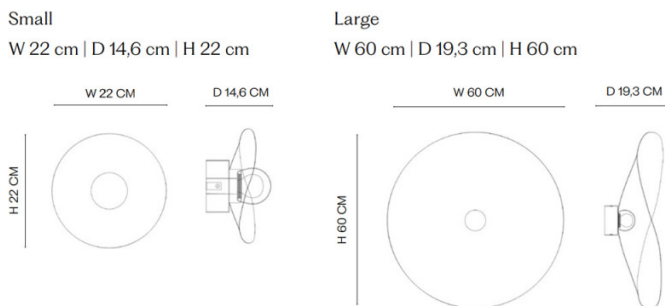

PRODUCT SPECIFICATION

Light Source: 1 x Max 8W LED E14 (Excluded)

Dimensions: Small:
 Width: 22 cm
 Depth: 14.6 cm
 Height: 22 cm

Large:
 Width: 60 cm
 Depth: 19.3 cm
 Height: 60 cm

For all sales and technical enquiries, please contact: