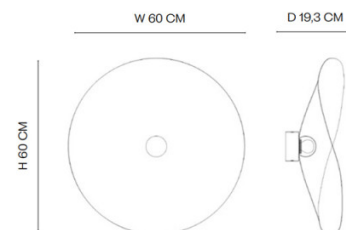

Large

W 60 cm | D 19,3 cm | H 60 cm