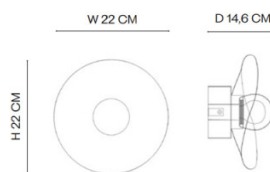

PRODUCT SPECIFICATION

Light Source: 1 x Max 8W LED E14 (Excluded)

Dimensions: Small:

Width: 22 cm
Depth: 14.6 cm
Height: 22 cm

Large:

Width: 60 cm
Depth: 19.3 cm
Height: 60 cm

Small

W 22 cm | D 14,6 cm | H 22 cm