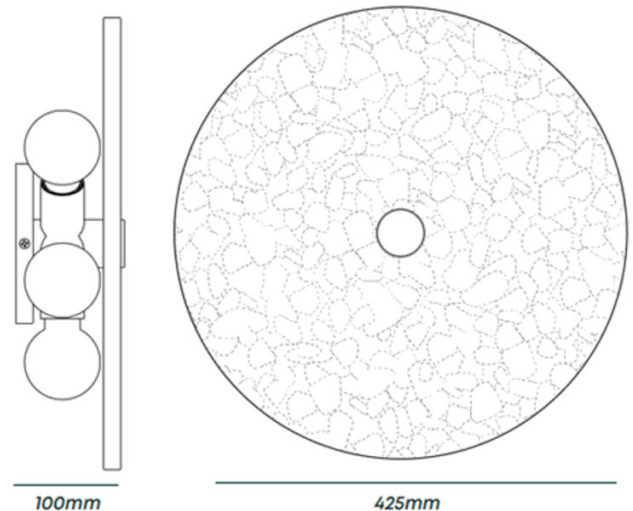

Tala Magma Flush Mount Ceiling / Wall Light

Designed by Zoe Stark to embody the beauty of circular materials, the Tala Magma Flush Mount Ceiling / Wall Light blends sophisticated design with Tala's sustainability ethos. This ceiling / wall light features a decorative diffuser disc made from 100% recycled glass, a sustainable alternative to alabaster, providing an elegant aesthetic. The solid brass frame adds a luxurious touch, while the G70 Dim to Warm bulb creates a soft, diffused glow. This makes it ideal for large residential or commercial spaces where ambient lighting is required.

PRODUCT SPECIFICATION

- Light Source:** 5 x Max 6W E27 G70 Bulb Dim to Warm 2000-2800K (Included)
- IP Code:** 20
- Dimming:** Dimmable via mains phase dimming (Dim to Warm technology, 2000-2800K)
- Dimensions:** Fixture: 10cm x 42.5cm x 42.5cm