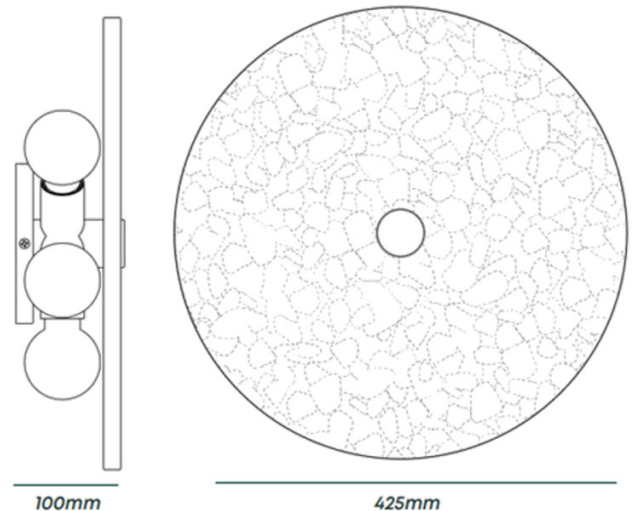

Tala Magma Flush Mount Ceiling / Wall Light

Designed by Zoe Stark to embody the beauty of circular materials, the Tala Magma Flush Mount Ceiling / Wall Light blends sophisticated design with Tala's sustainability ethos. This ceiling / wall light features a decorative diffuser disc made from 100% recycled glass, a sustainable alternative to alabaster, providing an elegant aesthetic. The solid brass frame adds a luxurious touch, while the G70 Dim to Warm bulb creates a soft, diffused glow. This makes it ideal for large residential or commercial spaces where ambient lighting is required.

PRODUCT SPECIFICATION

- Light Source:** 5 x Max 6W E27 G70 Bulb Dim to Warm 2000-2800K (Included)
- IP Code:** 20
- Dimming:** Dimmable via mains phase dimming (Dim to Warm technology, 2000-2800K)
- Dimensions:** Fixture: 10cm x 42.5cm x 42.5cm