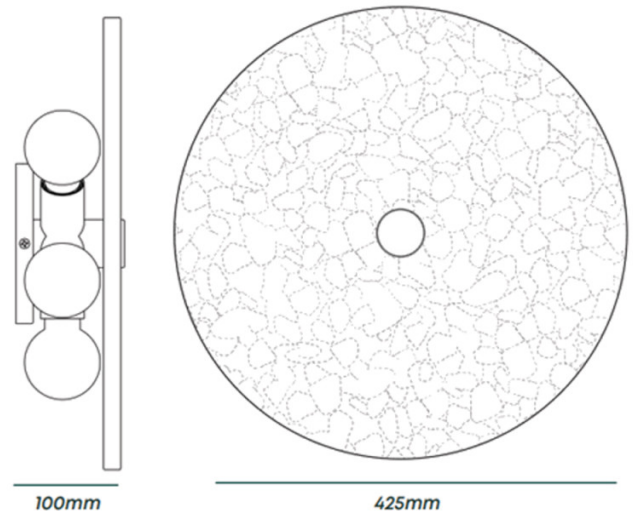

### PRODUCT SPECIFICATION

- Light Source:** 5 x Max 6W E27 G70 Bulb Dim to Warm 2000-2800K (Included)
- IP Code:** 20
- Dimming:** Dimmable via mains phase dimming (Dim to Warm technology, 2000-2800K)
- Dimensions:** Fixture: 10cm x 42.5cm x 42.5cm