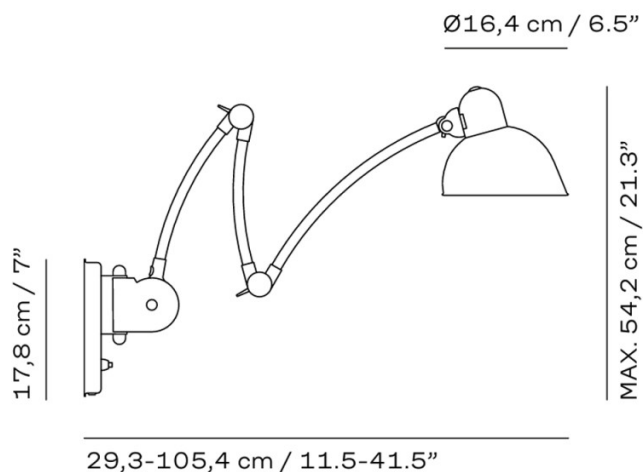

PRODUCT SPECIFICATION

Light Source: 1 x Max 60W E27 (Excluded)

IP Code: 20

Dimming: Integrated on/off switch on the product.

Dimensions: Shade: Ø16.4cm
 Arm Length: 29.3-105.4cm
 Mount Height: 17.8cm
 Arm Height: MAX. 54.2cm