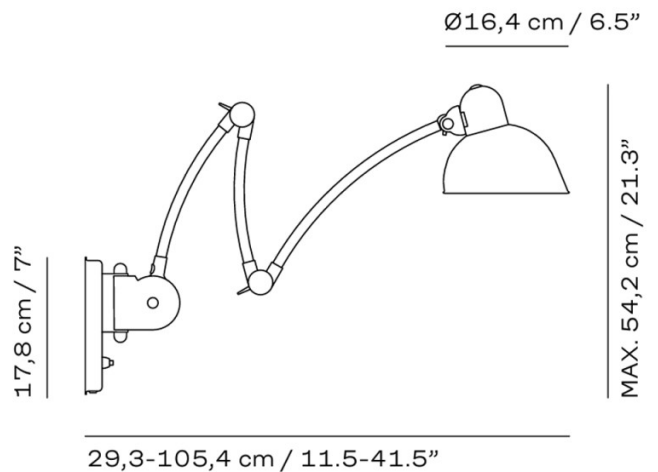

Fritz Hansen Kaiser Idell 6559 Wall Lamp

The Fritz Hansen Kaiser Idell Wall Lamp, designed by Christian Dell in 1936, is a testament to Bauhaus design principles, combining form, functionality, and flexibility. This iconic piece features an adjustable wave-like arm, perfect for directing light where needed, whether as a focused reading lamp or an accent light. Available in three elegant finishes—White and Chrome, Black and Chrome, and Matt Black and Brass—this lamp complements a wide range of interiors, from contemporary to classic.

PRODUCT SPECIFICATION

- Light Source:** 1 x Max 60W E27 (Excluded)
- IP Code:** 20
- Dimming:** Integrated on/off switch on the product.
- Dimensions:** Shade: Ø16.4cm
Arm Length: 29.3-105.4cm
Mount Height: 17.8cm
Arm Height: MAX. 54.2cm