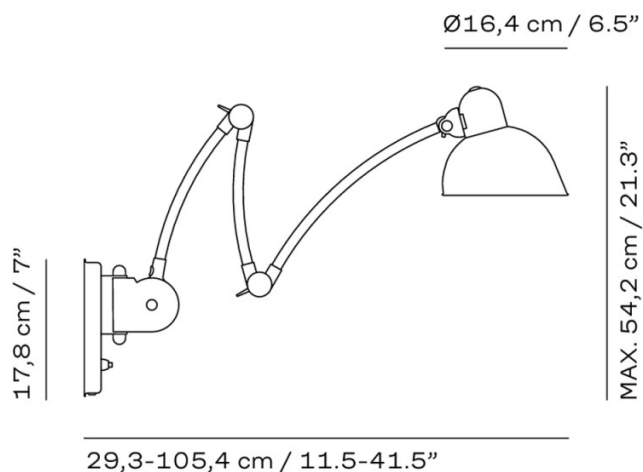

**PRODUCT SPECIFICATION**

**Light Source:** 1 x Max 60W E27 (Excluded)

**IP Code:** 20

**Dimming:** Integrated on/off switch on the product.

**Dimensions:** Shade: Ø16.4cm  
 Arm Length: 29.3-105.4cm  
 Mount Height: 17.8cm  
 Arm Height: MAX. 54.2cm