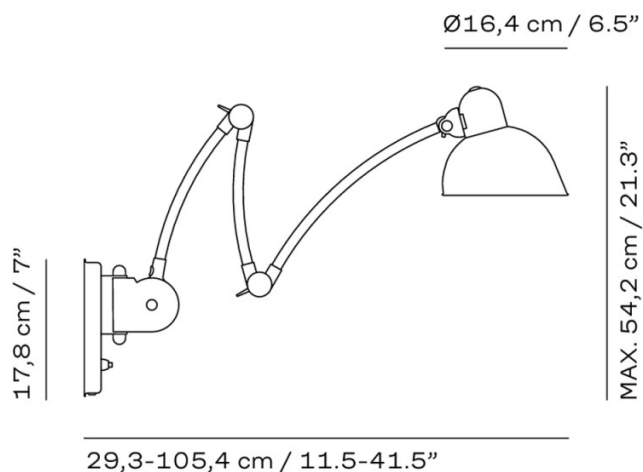

FRITZ HANSEN

**Fritz Hansen Kaiser Idell 6559
Wall Lamp**

LA10033/WL

SOURCE: <https://www.davidvillagelighting.co.uk/product/Fritz-Hansen-Kaiser-Idell-6559-Wall-Lamp/10002006>

PRODUCT DESCRIPTION

Designer: Christian Dell

Fritz Hansen Kaiser Idell 6559 Wall Lamp

The Fritz Hansen Kaiser Idell Wall Lamp, designed by Christian Dell in 1936, is a testament to Bauhaus design principles, combining form, functionality, and flexibility. This iconic piece features an adjustable wave-like arm, perfect for directing light where needed, whether as a focused reading lamp or an accent light. Available in three elegant finishes—White and Chrome, Black and Chrome, and Matt Black and Brass—this lamp complements a wide range of interiors, from contemporary to classic.

The lamp provides intimate and targeted lighting, making it ideal for corridors, reading nooks, or creative studios. A true symbol of Germanic precision, the Fritz Hansen Kaiser Idell series represents Dell's industrial expertise and pioneering spirit. Its versatile design and premium materials make it not only a functional light source but a piece of history.

PRODUCT SPECIFICATION

Light Source: 1 x Max 60W E27 (Excluded)

IP Code: 20

Dimming: Integrated on/off switch on the product.

Dimensions: Shade: Ø16.4cm
Arm Length: 29.3-105.4cm
Mount Height: 17.8cm
Arm Height: MAX. 54.2cm