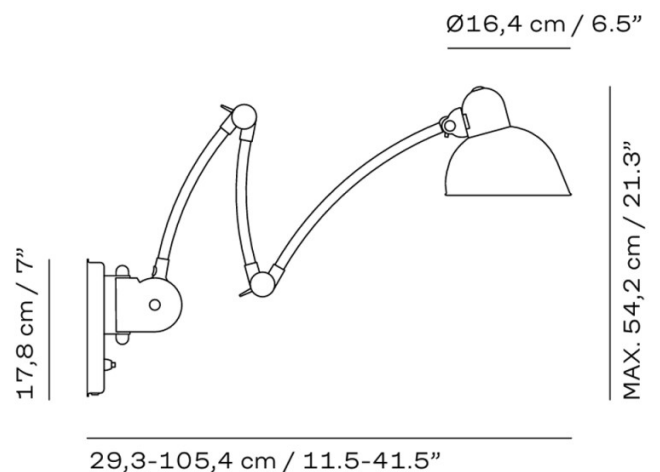

PRODUCT SPECIFICATION

Light Source: 1 x Max 60W E27 (Excluded)

IP Code: 20

Dimming: Integrated on/off switch on the product.

Dimensions: Shade: Ø16.4cm
 Arm Length: 29.3-105.4cm
 Mount Height: 17.8cm
 Arm Height: MAX. 54.2cm