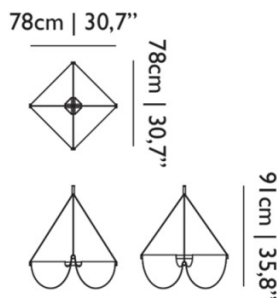

PRODUCT SPECIFICATION

Light Source: **Drape Light 78:** 30W, 2740K, 2150 Lumens
Drape Light 118: 50W, 2740K, 3850 Lumens

IP Code: 20

Dimming: Dimmable via Dali or Push to make dimming systems or via the Moooi Wireless Wall Switch (wall switch available to purchase separately upon request). Please consult your electrician, additional wiring may be required on-site.

Dimensions: Drape Light 78:
Width: 78cm
Depth: 78cm
Height: 91cm

Drape Light 118:
Width: 118cm
Depth: 78cm
Height: 91cm

Drape Light 78:

Drape Light 118:

For all sales and technical enquiries, please contact: