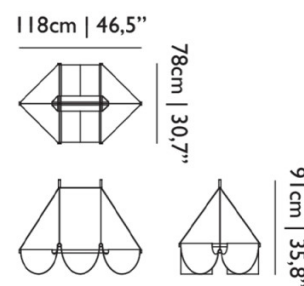

Drape Light 118: