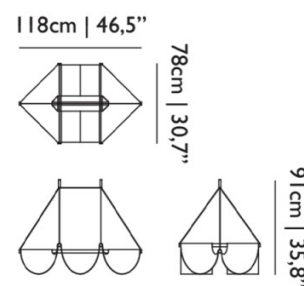

Dimensions: Drape Light 78:
Width: 78cm
Depth: 78cm
Height: 91cm

Drape Light 118:
Width: 118cm
Depth: 78cm
Height: 91cm

Drape Light 78:

Drape Light 118:

For all sales and technical enquiries, please contact: