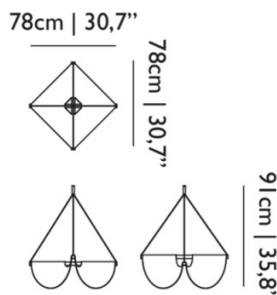

Dimensions: Drape Light 78:
Width: 78cm
Depth: 78cm
Height: 91cm

Drape Light 118:
Width: 118cm
Depth: 78cm
Height: 91cm

Drape Light 78:

Drape Light 118:

For all sales and technical enquiries, please contact: