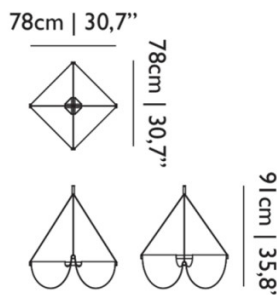

PRODUCT SPECIFICATION

1. **Light Source:** **Drape Light 78:** 30W, 2800K, 1900 Lumens
   Drape Light 118: 50W, 2800K, 3400 Lumens
2. **IP Code:** 20
3. **Dimming:** Dimmable via Dali or Push to make dimming systems or via the Moooi Wireless Wall Switch (wall switch available to purchase separately upon request). Please consult your electrician, additional wiring may be required on-site.
4. **Dimensions:** **Drape Light 78:**
   Width: 78cm
   Depth: 78cm
   Height: 91cm
5. **Drape Light 118:**
   Width: 118cm
   Depth: 78cm
   Height: 91cm

Drape Light 78: