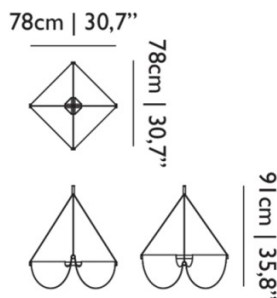

PRODUCT SPECIFICATION

1. **Light Source:** **Drape Light 78:** 30W, 2740K, 2150 Lumens
   Drape Light 118: 50W, 2740K, 3850 Lumens
2. **IP Code:** 20
3. **Dimming:** Dimmable via Dali or Push to make dimming systems or via the Moooi Wireless Wall Switch (wall switch available to purchase separately upon request). Please consult your electrician, additional wiring may be required on-site.
4. **Dimensions:** **Drape Light 78:**
   Width: 78cm
   Depth: 78cm
   Height: 91cm
5. **Drape Light 118:**
   Width: 118cm
   Depth: 78cm
   Height: 91cm

Drape Light 78: