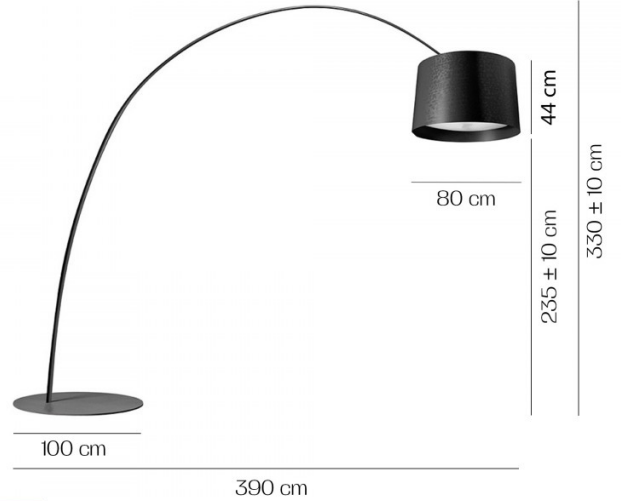

The [Foscarini Twiggy collection](#) has grown and become "oversized" in the Twice as Twiggy version: a significantly sized lamp dedicated to large rooms, which nevertheless retains the lightweight feel and flexibility of the original version. This goal has been achieved thanks to genuine technical artistry: the long arched rod, in fact, retains a slim diameter, thanks to a steel cable which is concealed within it, while the lampshade, which is both large and extremely light-weight, is balanced by the appropriately sized base.

A system of counterweights allows the height adjustment of the lampshade, fitted with 2 LED boards, with a dual effect: direct down-light and diffused up-light. The Twice as Twiggy Floor Lamp can be used in many big spaces to provide effective and functional illumination.

PRODUCT SPECIFICATION

Light Source: 81W, 3000K, 8517 Lumens

IP Code: 20

Dimming: In-line dimmer included on cable.

Dimensions: Shade: Ø80cm
Shade Height: 44cm
Length: 390cm
Height: 330 +/- 10cm
Base: Ø100cm