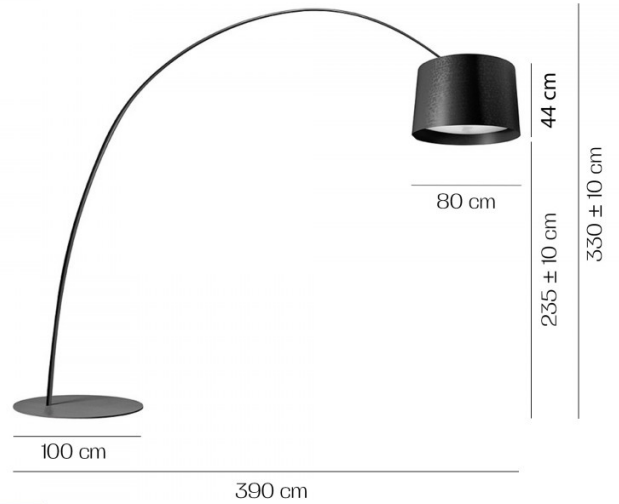

The [Foscarini Twiggy collection](#) has grown and become "oversized" in the Twice as Twiggy version: a significantly sized lamp dedicated to large rooms, which nevertheless retains the lightweight feel and flexibility of the original version. This goal has been achieved thanks to genuine technical artistry: the long arched rod, in fact, retains a slim diameter, thanks to a steel cable which is concealed within it, while the lampshade, which is both large and extremely light-weight, is balanced by the appropriately sized base.

A system of counterweights allows the height adjustment of the lampshade, fitted with 2 LED boards, with a dual effect: direct down-light and diffused up-light. The Twice as Twiggy Floor Lamp can be used in many big spaces to provide effective and functional illumination.

## PRODUCT SPECIFICATION

**Light Source:** 81W, 3000K, 8517 Lumens

**IP Code:** 20

**Dimming:** In-line dimmer included on cable.

**Dimensions:** Shade: Ø80cm  
Shade Height: 44cm  
Length: 390cm  
Height: 330 +/- 10cm  
Base: Ø100cm