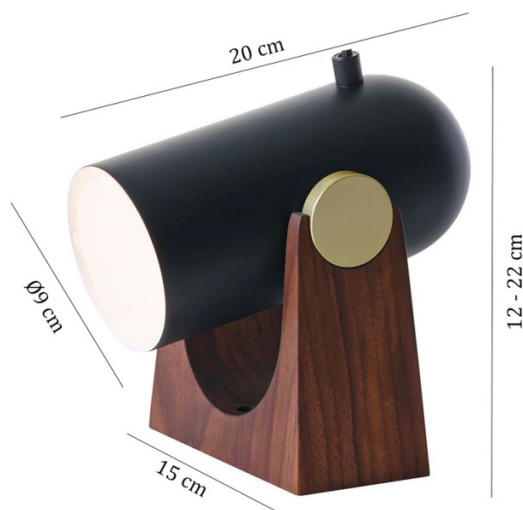

CLEARANCE
OFFERS

LA10045/CLEAR

Le Klint Carronade Table Lamp CLEARANCE EX-DISPLAY

SOURCE: <https://www.davidvillagelighting.co.uk/product/Le-Klint-Carronade-Table-Lamp-CLEARANCE-EX-DISPLAY/10001997>

PRODUCT DESCRIPTION

Le Klint Carronade Table Lamp

EX DISPLAY, BOXED IN A GRADE NON ORIGINAL PACKAGING.

SIGNS OF WEAR AND TEAR, SEE IMAGES FOR EXACT CONDITION.

1 x Black Available.

The Le Klint Carronade Table Lamp with its solid walnut base and swivelling lamp head, is versatile as a powerful spotlight that can be placed in many locations: on the table or shelf, in a living room, bedroom, workspace or dining area. A playful, challenging, and distinctive design made of lacquered steel with brass details and a bracket in oiled American walnut.

PRODUCT SPECIFICATION

Light Source: 1 x Max 10W E14 (excluded)

IP Code: 20

Dimming: In-line on/off switch on the cable.

Dimensions: Minimum Height: 12cm
Maximum Height: 22cm
Width: 15cm

For all sales and technical enquiries, please contact: