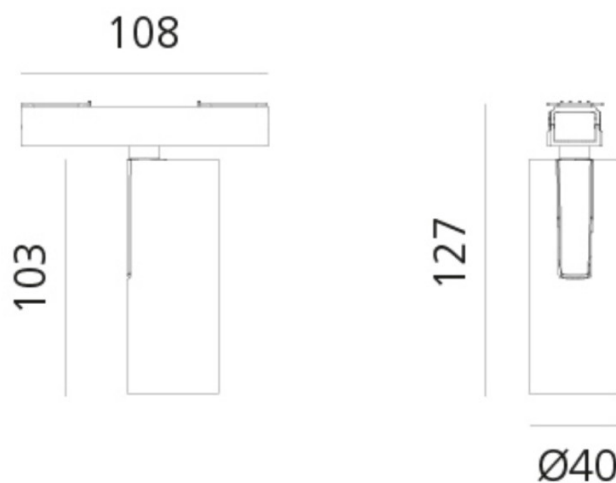

Artemide

Artemide Vector 40 Magnetic LED Track Light

LA11075

SOURCE: <https://www.davidvillagelighting.co.uk/product/Artemide-Vector-40-Magnetic-LED-Track-Light/10001992>

PRODUCT DESCRIPTION

Designer: Carlotta de Bevilacqua

Artemide Vector Magnetic LED Track Light

The Artemide Vector Magnetic Track Lights are compatible with the [A.24 Magnetic Track](#) and are available in five finishes and three different beam angles (spot, flood, wide flood). These track lights boast a variety of fittings, designed to suit both the recessed and ceiling track system.

Each variation is fitted with a junction arm integrated into the spotlight's body to keep the barycentre aligned with the track and prevent any imbalance. The junction allows 360° rotation and 90° tilting for maximum emission adjustment freedom and allows you to direct the illumination to where it is most needed. This track spotlight also offers varying colour temperatures (varying from very warm to white light) and a range of add-on accessories. The Vector can hold up to three accessories; these accessories include soft filters, adjustable dowsers and a lens for elliptical emission.

PRODUCT SPECIFICATION

Light Source:	Available in 2700K, 3000K, 3500K or 4000K colour temperature. Wattage and lumen output vary by luminaire type.
IP Code:	20
Dimming:	Dimmable via Dali dimming systems. Please consult your electrician, additional wiring may be required on site.
Dimensions:	Ø4cm Body Length: 10.3cm Recessed Length: 12.7cm