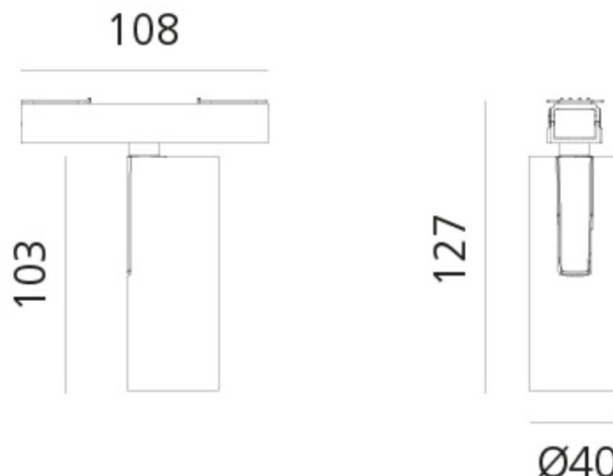

Each variation is fitted with a junction arm integrated into the spotlight's body to keep the barycentre aligned with the track and prevent any imbalance. The junction allows 360° rotation and 90° tilting for maximum emission adjustment freedom and allows you to direct the illumination to where it is most needed. This track spotlight also offers varying colour temperatures (varying from very warm to white light) and a range of add-on accessories. The Vector can hold up to three accessories; these accessories include soft filters, adjustable dowsers and a lens for elliptical emission.

## PRODUCT SPECIFICATION

<b>Light Source:</b>	Available in 2700K, 3000K, 3500K or 4000K colour temperature. Wattage and lumen output vary by luminaire type.
<b>IP Code:</b>	20
<b>Dimming:</b>	Dimmable via Dali dimming systems. Please consult your electrician, additional wiring may be required on site.
<b>Dimensions:</b>	Ø4cm Body Length: 10.3cm Recessed Length: 12.7cm