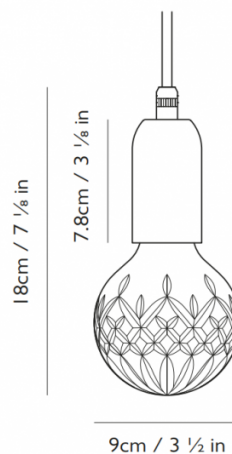

Designer: Lee Broom

Lee Broom Crystal Bulb Frosted Pendant

BRAND NEW, OVERSTOCKED, ORIGINAL PACKAGING.

8 x Frosted Crystal / Chrome Available.

2 x Frosted Crystal / Brass Available.

Taking inspiration from the delicate craftsmanship of crystal cutting, the Lee Broom Crystal Bulb Pendant combines industrial influences with decorative qualities, transforming the everyday light bulb into a beautiful ornamental light fitting for your home. Each Crystal Bulb Pendant is handcrafted utilising traditional techniques and hand cut with a classic crystal pattern that was inspired by those found on traditional whiskey glasses and decanters.

Each pendant fitting comes with matching fabric cable and ceiling rose.

PRODUCT SPECIFICATION

- Light Source:** 1 x Max 2W E27 LED (included)
- IP Code:** 20
- Dimming:** Dimmable using leading edge and trailing edge (Triac).
- Dimensions:** Height: 18cm
Width: 9cm
Cable Length: 300cm
Ceiling Plate: Ø12cm