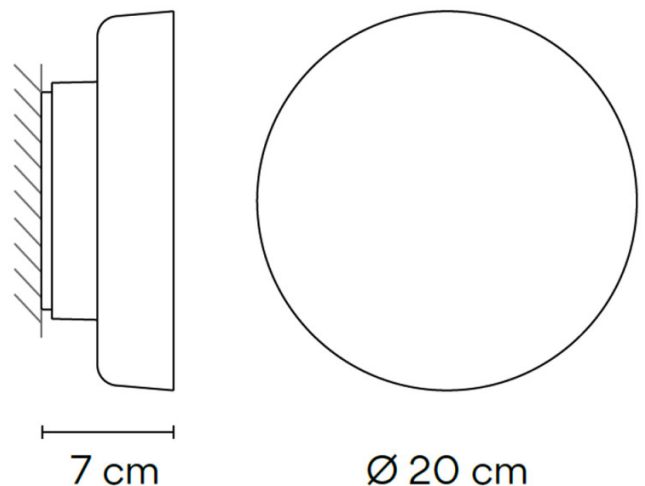

PRODUCT SPECIFICATION

Light Source: 10W, 2700K, 985 Lumens

IP Code: 66

Dimming: Non-Dimmable.

Dimensions: Ø20cm
Depth: 7cm