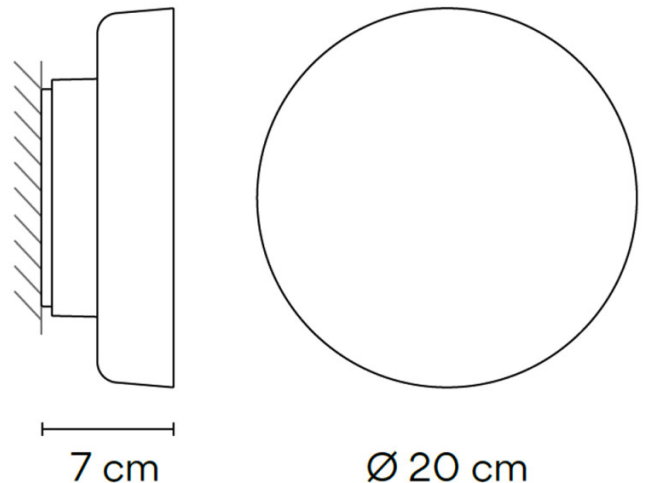

Light Source: 10W, 2700K, 985 Lumens

IP Code: 66

Dimming: Non-Dimmable.

Dimensions: Ø20cm
Depth: 7cm

For all sales and technical enquiries, please contact:

+44 (0)114 263 4266

info@davidvillagelighting.co.uk