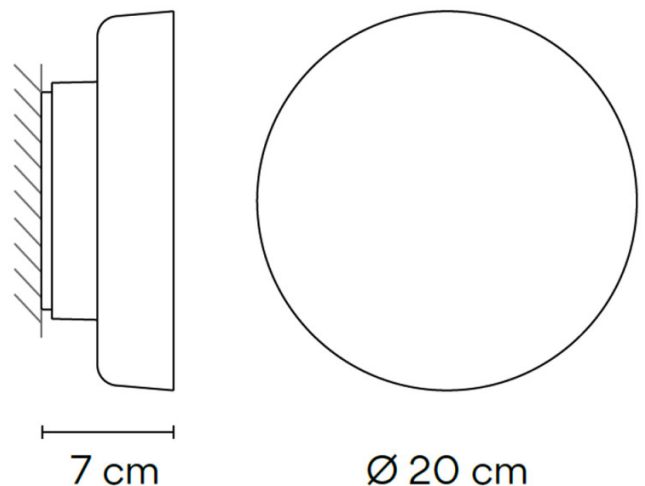

Light Source: 10W, 2700K, 985 Lumens

IP Code: 66

Dimming: Non-Dimmable.

Dimensions: Ø20cm
Depth: 7cm

For all sales and technical enquiries, please contact:

+44 (0)114 263 4266

info@davidvillagelighting.co.uk