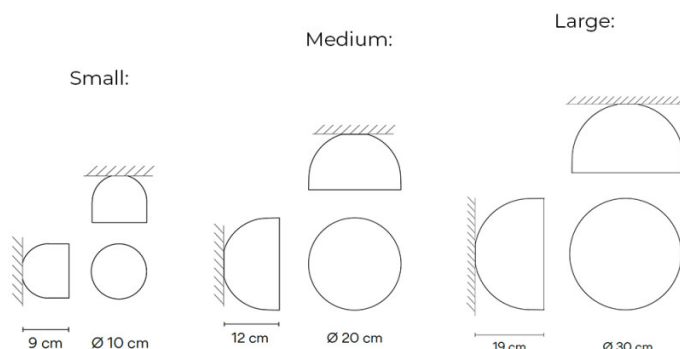

PRODUCT SPECIFICATION

Light Source:	Small (6333): 4.1W, 3000, 546 Lumens Medium (6335): 7.9W, 3000K, 987 Lumens Large (6340): 16W, 3000K, 1752 Lumens
IP Code:	20
Dimming:	Dimmable via 1-10V dimming systems. Please consult your electrician, additional wiring may be required on-site.
Dimensions:	<p>Small (6333): Ø10cm Depth: 9cm</p> <p>Medium (6335): Ø20cm Depth: 12cm</p> <p>Large (6340): Ø30cm Depth: 19cm</p>