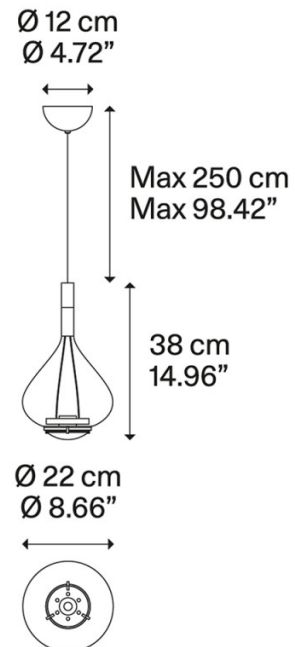

**CLEARANCE
OFFERS**

LA10215/CLEAR

Lodes Medium Sky-Fall LED Pendant CLEARANCE

SOURCE: <https://www.davidvillagelighting.co.uk/product/Lodes-Medium-Sky-Fall-LED-Pendant-CLEARANCE/10001979>

PRODUCT DESCRIPTION

Lodes Medium Sky-Fall Pendant Light

**BRAND NEW, DISCONTINUED, ORIGINAL PACKAGING.
1 x Chrome Available.**

The Lodes Sky-Fall pendant is a beautiful and elegant pendant, made from a chrome metal structure and blown glass. Appearing metallic when switched off, the diffuser becomes more transparent as the light is switched on, making a lovely, warming effect. The pendant is characterised by its globular shape, having smooth, curved lines that are striking and eye-catching. The Sky-Fall pendant light has 2 built-in LED lights which make the light shine both at the top and the bottom, creating an all-round illumination. The downward lightbulb is directed which is good for lighting tables and lounge spaces, whilst the top lightbulb creates an indirect ambient light which makes the room glow.

PRODUCT SPECIFICATION

- Light Source:** 2 x 10W, 2700K, 1815 lumens
- IP Code:** 20
- Dimming:** Dimmable via Triac dimming.
- Dimensions:** Ø22cm
Height: 38cm
Ceiling Canopy: Ø12cm
Maximum Cable Length: 250cm