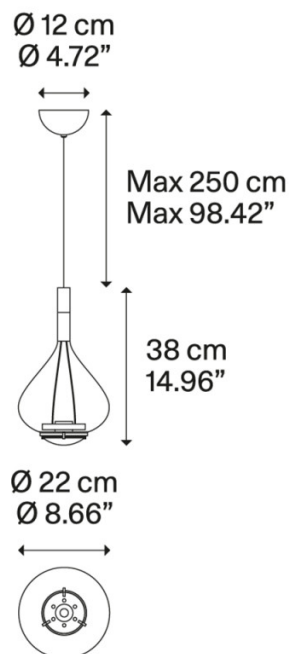

Lodes Medium Sky-Fall Pendant Light

**BRAND NEW, DISCONTINUED, ORIGINAL PACKAGING.
1 x Chrome Available.**

The Lodes Sky-Fall pendant is a beautiful and elegant pendant, made from a chrome metal structure and blown glass. Appearing metallic when switched off, the diffuser becomes more transparent as the light is switched on, making a lovely, warming effect. The pendant is characterised by its globular shape, having smooth, curved lines that are striking and eye-catching. The Sky-Fall pendant light has 2 built-in LED lights which make the light shine both at the top and the bottom, creating an all-round illumination. The downward lightbulb is directed which is good for lighting tables and lounge spaces, whilst the top lightbulb creates an indirect ambient light which makes the room glow.

PRODUCT SPECIFICATION

Light Source: 2 x 10W, 2700K, 1815 lumens

IP Code: 20

Dimming: Dimmable via Triac dimming.

Dimensions: Ø22cm
Height: 38cm
Ceiling Canopy: Ø12cm
Maximum Cable Length: 250cm

For all sales and technical enquiries, please contact: