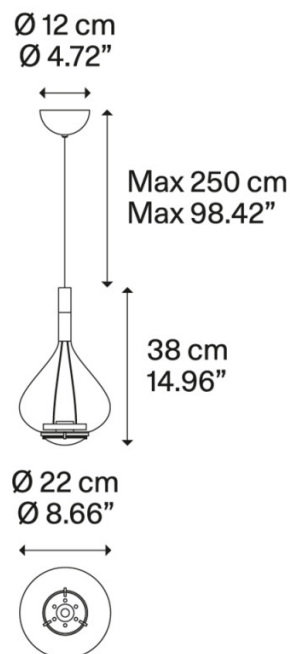

Lodes Medium Sky-Fall Pendant Light

**BRAND NEW, DISCONTINUED, ORIGINAL PACKAGING.
1 x Chrome Available.**

The Lodes Sky-Fall pendant is a beautiful and elegant pendant, made from a chrome metal structure and blown glass. Appearing metallic when switched off, the diffuser becomes more transparent as the light is switched on, making a lovely, warming effect. The pendant is characterised by its globular shape, having smooth, curved lines that are striking and eye-catching. The Sky-Fall pendant light has 2 built-in LED lights which make the light shine both at the top and the bottom, creating an all-round illumination. The downward lightbulb is directed which is good for lighting tables and lounge spaces, whilst the top lightbulb creates an indirect ambient light which makes the room glow.

PRODUCT SPECIFICATION

Light Source: 2 x 10W, 2700K, 1815 lumens

IP Code: 20

Dimming: Dimmable via Triac dimming.

Dimensions: Ø22cm
Height: 38cm
Ceiling Canopy: Ø12cm
Maximum Cable Length: 250cm

For all sales and technical enquiries, please contact: