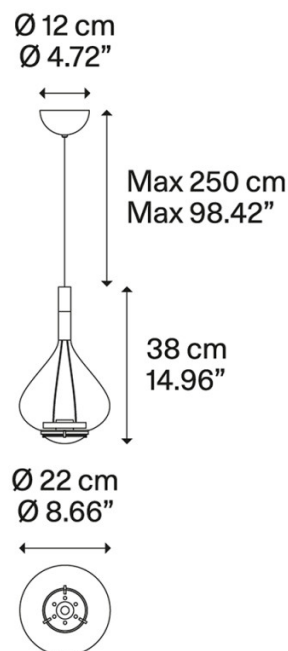

Lodes Medium Sky-Fall Pendant Light

**BRAND NEW, DISCONTINUED, ORIGINAL PACKAGING.
1 x Chrome Available.**

The Lodes Sky-Fall pendant is a beautiful and elegant pendant, made from a chrome metal structure and blown glass. Appearing metallic when switched off, the diffuser becomes more transparent as the light is switched on, making a lovely, warming effect. The pendant is characterised by its globular shape, having smooth, curved lines that are striking and eye-catching. The Sky-Fall pendant light has 2 built-in LED lights which make the light shine both at the top and the bottom, creating an all-round illumination. The downward lightbulb is directed which is good for lighting tables and lounge spaces, whilst the top lightbulb creates an indirect ambient light which makes the room glow.

PRODUCT SPECIFICATION

Light Source: 2 x 10W, 2700K, 1815 lumens

IP Code: 20

Dimming: Dimmable via Triac dimming.

Dimensions: Ø22cm
Height: 38cm
Ceiling Canopy: Ø12cm
Maximum Cable Length: 250cm

For all sales and technical enquiries, please contact: