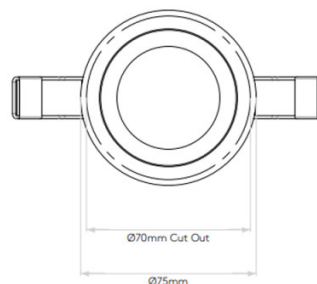

Please Note: The Astro Pinhole is also fire-rated.

PRODUCT SPECIFICATION

Light Source: 1 x Max 6W LED GU10 Dimmable (excluded)

IP Code: 65

Dimming: Dimmable via mains phase dimming.

Dimensions: Head: Ø7.5cm
Cut Out: Ø7cm
Product Height: 6.9cm + lamp length
Minimum Recess Depth Required: 15cm
Maximum Lamp Length: 5.7cm