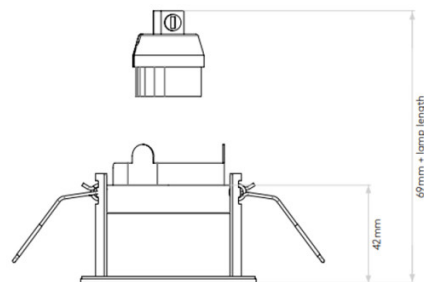

Please Note: The Astro Pinhole is also fire-rated.

PRODUCT SPECIFICATION

Light Source: 1 x Max 6W LED GU10 Dimmable (excluded)

IP Code: 65

Dimming: Dimmable via mains phase dimming.

Dimensions: Head: Ø7.5cm
Cut Out: Ø7cm
Product Height: 6.9cm + lamp length
Minimum Recess Depth Required: 15cm
Maximum Lamp Length: 5.7cm