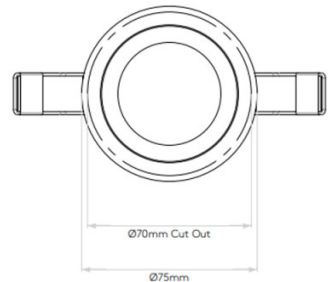

### Astro Pinhole Slimline Round Fixed Fire-Rated IP65 Recessed Light

The Astro Pinhole Slimline Round Fixed Recessed Light is a beautiful addition to modern interior and exterior spaces. The Pinhole Recessed Light is suitable for use with LED bulbs and when paired with a dimmable bulb can be dimmed via mains phase, a GU10 lamp is fitted and a black baffle is used to reduce glare, ensuring it provides a perfect discreet illumination.

## PRODUCT SPECIFICATION

- Light Source:** 1 x Max 6W LED GU10 Dimmable (excluded)
- IP Code:** 65
- Dimming:** Dimmable via mains phase dimming.
- Dimensions:** Head: Ø7.5cm  
Cut Out: Ø7cm  
Product Height: 6.9cm + lamp length  
Minimum Recess Depth Required: 15cm  
Maximum Lamp Length: 5.7cm