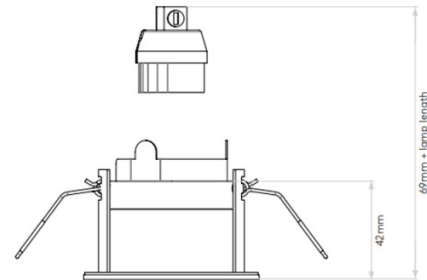

Please Note: The Astro Pinhole is also fire-rated.

PRODUCT SPECIFICATION

Light Source: 1 x Max 6W LED GU10 Dimmable (excluded)

IP Code: 65

Dimming: Dimmable via mains phase dimming.

Dimensions: Head: Ø7.5cm
Cut Out: Ø7cm
Product Height: 6.9cm + lamp length
Minimum Recess Depth Required: 15cm
Maximum Lamp Length: 5.7cm