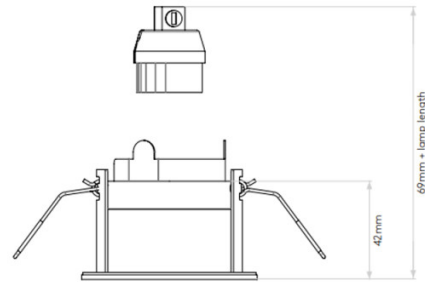

## PRODUCT SPECIFICATION

- Light Source:** 1 x Max 6W LED GU10 Dimmable (excluded)
- IP Code:** 65
- Dimming:** Dimmable via mains phase dimming.
- Dimensions:** Head: Ø7.5cm  
Cut Out: Ø7cm  
Product Height: 6.9cm + lamp length  
Minimum Recess Depth Required: 15cm  
Maximum Lamp Length: 5.7cm