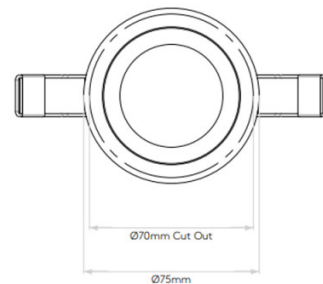

Please Note: The Astro Pinhole is also fire-rated.

PRODUCT SPECIFICATION

Light Source: 1 x Max 6W LED GU10 Dimmable (excluded)

IP Code: 65

Dimming: Dimmable via mains phase dimming.

Dimensions: Head: Ø7.5cm
Cut Out: Ø7cm
Product Height: 6.9cm + lamp length
Minimum Recess Depth Required: 15cm
Maximum Lamp Length: 5.7cm