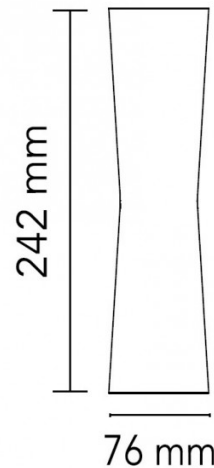

Designer: Antonio Citterio

Flos Clessidra LED Wall Light

EX-DISPLAY, BOXED IN A-GRADE NON ORIGINAL PACKAGING.

SLIGHT SIGNS OF WEAR AND TEAR, SEE IMAGES FOR EXACT CONDITION.

1 x Chrome Available.

The Clessidra wall light, designed by Antonio Citterio, is a stylish and versatile contemporary design. Architectural and beautifully refined, the Clessidra wall lamp has a dual emission providing both up and down lighting and with a 40°+40° beam angle from two 10W integrated LED's.

PRODUCT SPECIFICATION

Light Source: 2 x 10W, 3000K, 637 lumens

IP Code: 55

Dimming: Non-Dimmable.

Dimensions: Height: 24.2cm
Width: 7.6cm

For all sales and technical enquiries, please contact:

+44 (0)114 263 4266