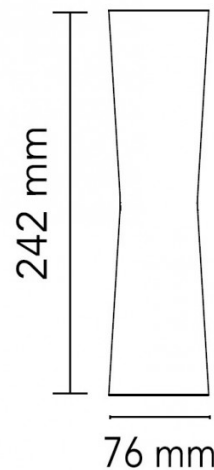

Designer: Antonio Citterio

Flos Clessidra LED Wall Light

EX-DISPLAY, BOXED IN A-GRADE NON ORIGINAL PACKAGING.

SLIGHT SIGNS OF WEAR AND TEAR, SEE IMAGES FOR EXACT CONDITION.

1 x Chrome Available.

The Clessidra wall light, designed by Antonio Citterio, is a stylish and versatile contemporary design. Architectural and beautifully refined, the Clessidra wall lamp has a dual emission providing both up and down lighting and with a 40°+40° beam angle from two 10W integrated LED's.

PRODUCT SPECIFICATION

Light Source: 2 x 10W, 3000K, 637 lumens

IP Code: 55

Dimming: Non-Dimmable.

Dimensions: Height: 24.2cm
Width: 7.6cm

For all sales and technical enquiries, please contact:

+44 (0)114 263 4266