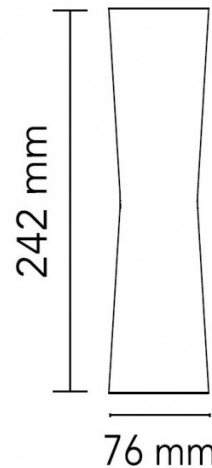

Designer: Antonio Citterio

Flos Clessidra LED Wall Light

EX-DISPLAY, BOXED IN A-GRADE NON ORIGINAL PACKAGING.

SLIGHT SIGNS OF WEAR AND TEAR, SEE IMAGES FOR EXACT CONDITION.

1 x Chrome Available.

The Clessidra wall light, designed by Antonio Citterio, is a stylish and versatile contemporary design. Architectural and beautifully refined, the Clessidra wall lamp has a dual emission providing both up and down lighting and with a 40°+40° beam angle from two 10W integrated LED's.

PRODUCT SPECIFICATION

Light Source: 2 x 10W, 3000K, 637 lumens

IP Code: 55

Dimming: Non-Dimmable.

Dimensions: Height: 24.2cm
Width: 7.6cm

For all sales and technical enquiries, please contact:

+44 (0)114 263 4266