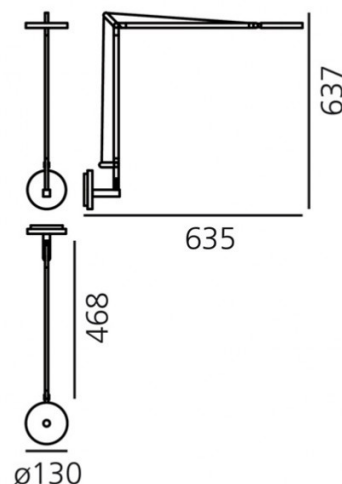

The Demetra wall light, with a minimalist and streamline design, provides a wide range of movements and flexibility. The head can rotated along the vertical and horizontal axis, while the arm can be tilted up to 45°. The light intensity is controlled by an integrated dimmer switch, located on the top surface of the head. The wall light is available in 3 colour options: anthracite grey, opaque black and white.

Please note: this product comes with a cable and plug which needs to be plugged into a nearby power socket. This product cannot be hard-wired.

PRODUCT SPECIFICATION

Light Source: 8W, 3000K, 385 Lumens

IP Code: 20

Dimming: Integrated microswitch included on product.

Dimensions: Head: Ø13cm
Depth: 63.5cm
Height: 63.7cm
Depth: 46.8cm

For all sales and technical enquiries, please contact:

+44 (0)114 263 4266

info@davidvillagelighting.co.uk