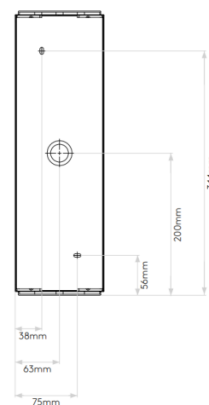

## PRODUCT SPECIFICATION

- Light Source:** 7.8W, 3000K, 680 Lumens
- IP Code:** 44
- Dimming:** Dimmable via mains phase dimming.
- Dimensions:** Height: 40cm  
Width: 12.5cm  
Depth: 8.9cm

**For all sales and technical enquiries, please contact:**