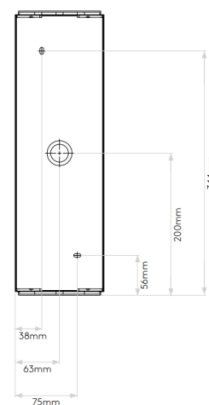

PRODUCT SPECIFICATION

- Light Source:** 7.8W, 3000K, 680 Lumens
- IP Code:** 44
- Dimming:** Dimmable via mains phase dimming.
- Dimensions:** Height: 40cm
Width: 12.5cm
Depth: 8.9cm

For all sales and technical enquiries, please contact: