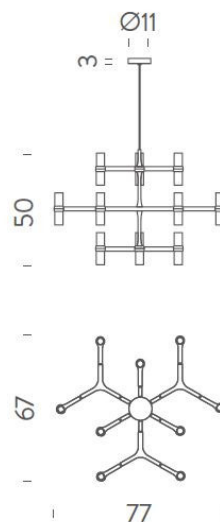

PRODUCT DESCRIPTION

Designer: Jehs+Laub

Nemo Lighting Crown Minor Chandelier

EX-DISPLAY, BOXED IN B-GRADE ORIGINAL PACKAGING. SIGNS OF WEAR AND TEAR, SEE IMAGES FOR EXACT CONDITION.

1 x Black Available.

The smallest Crown chandelier, the Crown Minor takes 12 light bulbs, and is a stunning designer lighting. The designers, Jehs+Laub, commenting on the Crown collection admitted how much nature is the source of their inspiration. The Crown chandeliers, for the German designer duo, resembles a snowflake. The chandelier becomes as centrepiece in every room, and with a cable at 2.5 metres long, you can hang the chandelier from high ceilings.

PRODUCT SPECIFICATION

Light Source: 12 x Max 25W G9 QT-14 (excluded)

IP Code: 20

Dimming: Dimmable via mains-phase dimming.

Dimensions: Length: 77cm
 Width: 67cm
 Height: 50cm
 Cable Length: 2.5m

For all sales and technical enquiries, please contact: