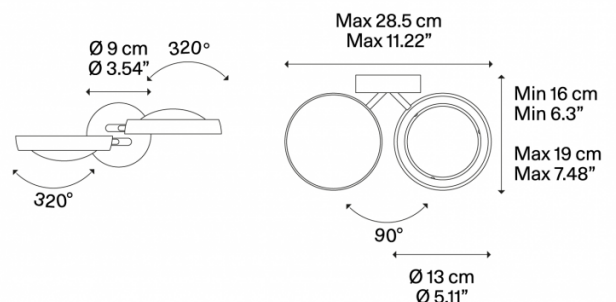

PRODUCT SPECIFICATION

Light Source: 24W, 2700K, 1990 lumens

IP Code: 20

Dimming: Dimmable via Triac dimming.

Dimensions: Shade: Ø13cm
Maximum Width: 28.5cm
Maximum Depth: 19cm

For all sales and technical enquiries, please contact: