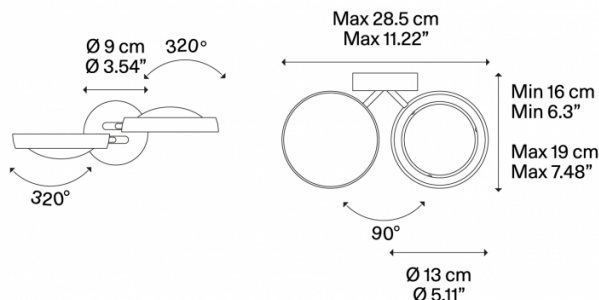

## PRODUCT SPECIFICATION

**Light Source:** 24W, 2700K, 1990 lumens

**IP Code:** 20

**Dimming:** Dimmable via Triac dimming.

**Dimensions:** Shade: Ø13cm  
Maximum Width: 28.5cm  
Maximum Depth: 19cm

**For all sales and technical enquiries, please contact:**