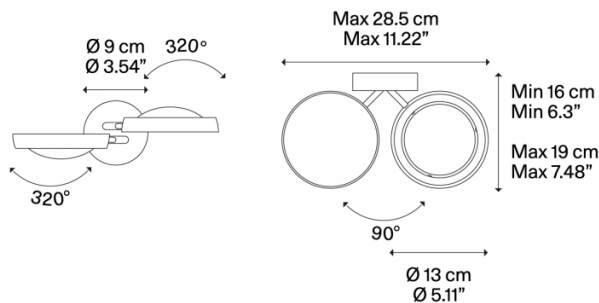

## PRODUCT SPECIFICATION

**Light Source:** 24W, 2700K, 1990 lumens

**IP Code:** 20

**Dimming:** Dimmable via Triac dimming.

**Dimensions:** Shade: Ø13cm  
Maximum Width: 28.5cm  
Maximum Depth: 19cm

**For all sales and technical enquiries, please contact:**