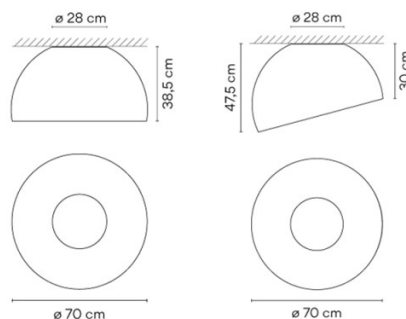

Dimensions: Small:
Flat: Ø35cm, Depth: 19cm
Angled: Ø35cm, Depth: 14cm-23cm

Ceiling Mount: Ø16cm

Large:
Flat: Ø70cm, Depth: 38.5cm
Angled: Ø70cm, Depth: 30cm-47.5cm

Ceiling Mount: Ø28cm

Small:

Large:

For all sales and technical enquiries, please contact: