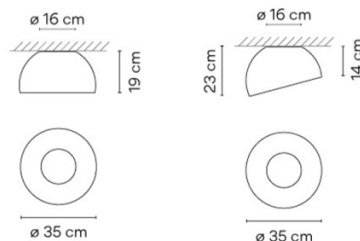

PRODUCT SPECIFICATION

Light Source: **Small:** 12W, 2700K, 644 Lumens
Large: 26.5W, 2700K, 2207 Lumens

IP Code: 20

Dimming: Dimmable via 1-10V dimming systems. Please consult your electrician, additional wiring may be required on site.

Dimensions: Small:
Flat: Ø35cm, Depth: 19cm
Angled: Ø35cm, Depth: 14cm-23cm

Ceiling Mount: Ø16cm

Large:
Flat: Ø70cm, Depth: 38.5cm
Angled: Ø70cm, Depth: 30cm-47.5cm

Ceiling Mount: Ø28cm

Small:

Large:

For all sales and technical enquiries, please contact: