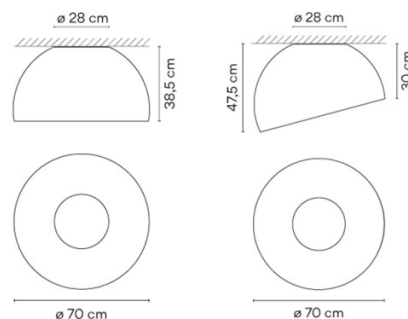

PRODUCT SPECIFICATION

Light Source: **Small:** 12W, 2700K, 644 Lumens
Large: 26.5W, 2700K, 2207 Lumens

IP Code: 20

Dimming: Dimmable via 1-10V dimming systems. Please consult your electrician, additional wiring may be required on site.

Dimensions: Small:
Flat: Ø35cm, Depth: 19cm
Angled: Ø35cm, Depth: 14cm-23cm

Ceiling Mount: Ø16cm

Large:
Flat: Ø70cm, Depth: 38.5cm
Angled: Ø70cm, Depth: 30cm-47.5cm

Ceiling Mount: Ø28cm

Small:

Large:

For all sales and technical enquiries, please contact: