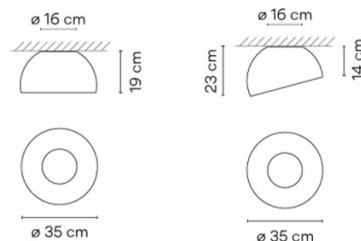

PRODUCT SPECIFICATION

Light Source: **Small:** 12W, 2700K, 644 Lumens
Large: 26.5W, 2700K, 2207 Lumens

IP Code: 20

Dimming: Dimmable via 1-10V dimming systems. Please consult your electrician, additional wiring may be required on site.

Dimensions: Small:
Flat: Ø35cm, Depth: 19cm
Angled: Ø35cm, Depth: 14cm-23cm

Ceiling Mount: Ø16cm

Large:
Flat: Ø70cm, Depth: 38.5cm
Angled: Ø70cm, Depth: 30cm-47.5cm

Ceiling Mount: Ø28cm

Small:

Large:

For all sales and technical enquiries, please contact: