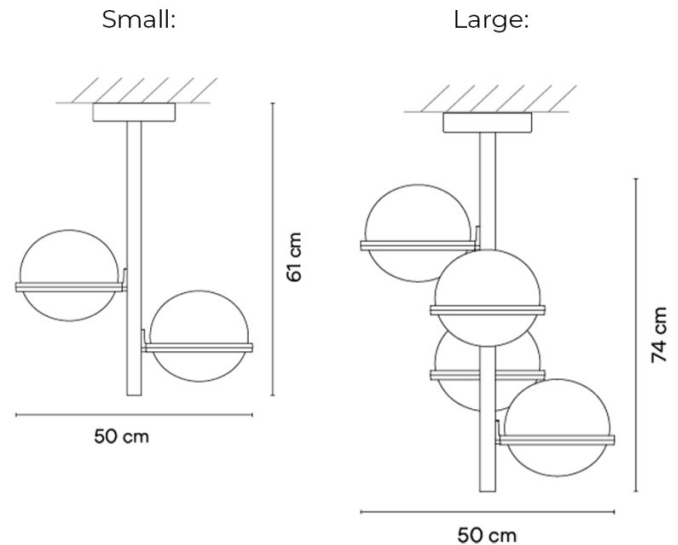

## PRODUCT SPECIFICATION

- Light Source:** **Small (3760):** 4 x 4.6W, 2700K, 1736 Lumens  
**Large (3764):** 8 x 4.6W, 2700K, 3472 Lumens
- IP Code:** 20
- Dimming:** Dimmable via 1-10V dimming systems. Please consult your electrician, additional wiring may be required on-site.
- Dimensions:** **Small (3760):**  
Height: 61cm  
Width: 50cm  
  
**Large (3764):**  
Height: 74cm  
Width: 50cm