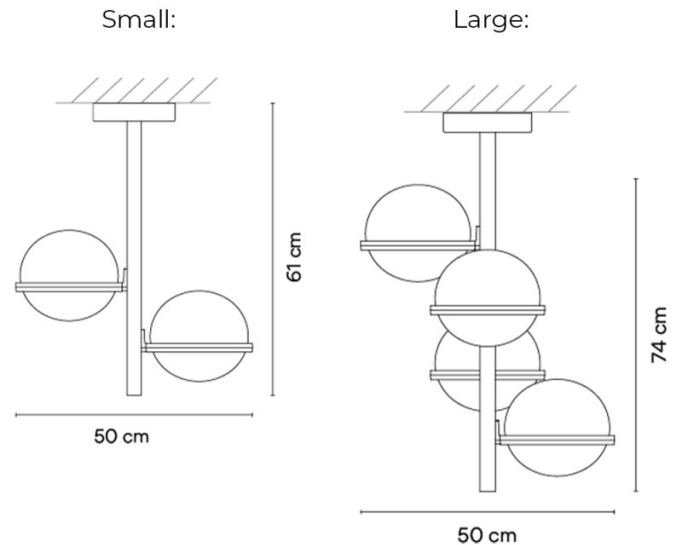

The Vibia Palma Ceiling Light was designed by Antoni Arola and boasts the collection's iconic spherical glass diffusers. This ceiling light is available in two sizes, with the smaller variation housing two diffusers and the large holding four - placed at varying heights. A central graphite aluminium spine extends down the centre of the silhouette, forming an elegant organic structure.

PRODUCT SPECIFICATION

- Light Source:** **Small (3760):** 4 x 4.6W, 2700K, 1736 Lumens
Large (3764): 8 x 4.6W, 2700K, 3472 Lumens
- IP Code:** 20
- Dimming:** Dimmable via 1-10V dimming systems. Please consult your electrician, additional wiring may be required on-site.
- Dimensions:** **Small (3760):**
Height: 61cm
Width: 50cm

Large (3764):
Height: 74cm
Width: 50cm

For all sales and technical enquiries, please contact:

+44 (0)114 263 4266

info@davidvillagelighting.co.uk

www.davidvillagelighting.co.uk