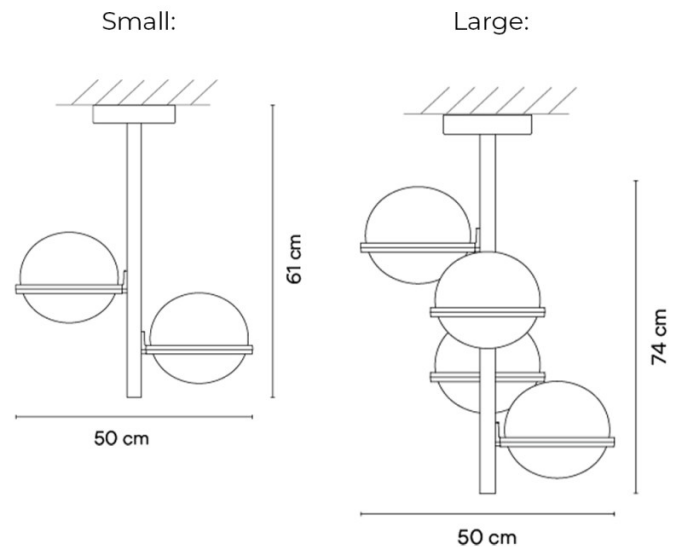

The Vibia Palma Ceiling Light was designed by Antoni Arola and boasts the collection's iconic spherical glass diffusers. This ceiling light is available in two sizes, with the smaller variation housing two diffusers and the large holding four - placed at varying heights. A central graphite aluminium spine extends down the centre of the silhouette, forming an elegant organic structure.

PRODUCT SPECIFICATION

Light Source:	Small (3760): 4 x 4.6W, 2700K, 1736 Lumens Large (3764): 8 x 4.6W, 2700K, 3472 Lumens
IP Code:	20
Dimming:	Dimmable via 1-10V dimming systems. Please consult your electrician, additional wiring may be required on-site.
Dimensions:	<p>Small (3760): Height: 61cm Width: 50cm</p> <p>Large (3764): Height: 74cm Width: 50cm</p>