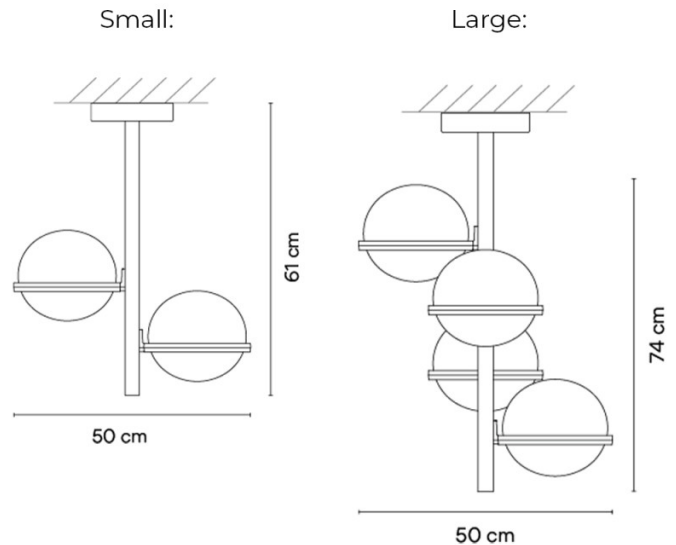

The Vibia Palma Ceiling Light was designed by Antoni Arola and boasts the collection's iconic spherical glass diffusers. This ceiling light is available in two sizes, with the smaller variation housing two diffusers and the large holding four - placed at varying heights. A central graphite aluminium spine extends down the centre of the silhouette, forming an elegant organic structure.

PRODUCT SPECIFICATION

- Light Source:** **Small (3760):** 4 x 4.6W, 2700K, 1736 Lumens
Large (3764): 8 x 4.6W, 2700K, 3472 Lumens
- IP Code:** 20
- Dimming:** Dimmable via 1-10V dimming systems. Please consult your electrician, additional wiring may be required on-site.
- Dimensions:** **Small (3760):**
Height: 61cm
Width: 50cm

Large (3764):
Height: 74cm
Width: 50cm

For all sales and technical enquiries, please contact:

+44 (0)114 263 4266

info@davidvillagelighting.co.uk

www.davidvillagelighting.co.uk