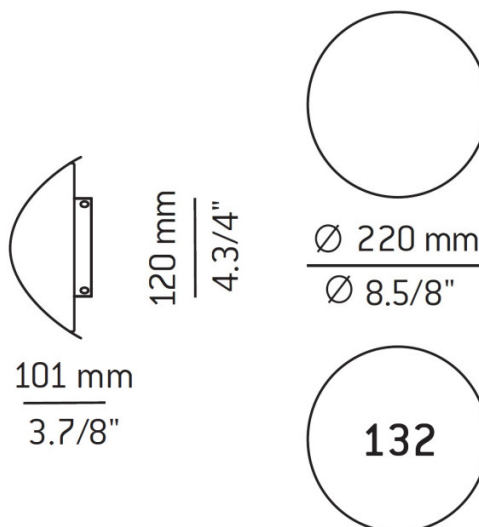

The Lune LED wall lamp is also available with customisable laser-cut signage (as shown in images). Please [contact us](#) for more information and prices.

PRODUCT SPECIFICATION

Light Source: 10W, 2700K, 730 Lumens

IP Code: 65

Dimming: Dimmable via Triac dimming.

Dimensions: Ø20cm
Depth: 10.1cm
Wall Base: Ø12cm

For all sales and technical enquiries, please contact:

+44 (0)114 263 4266

info@davidvillagelighting.co.uk

www.davidvillagelighting.co.uk