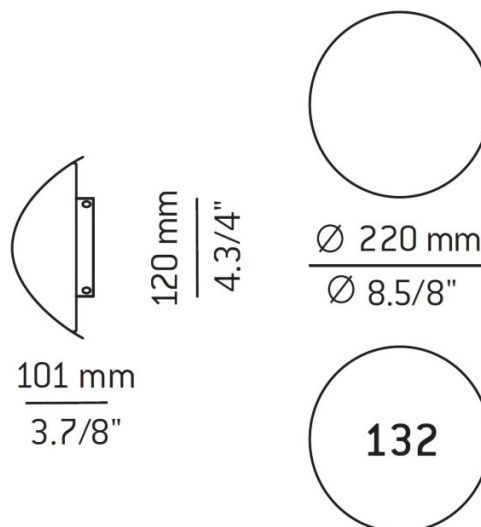

The Lune LED wall lamp is also available with customisable laser-cut signage (as shown in images). Please [contact us](#) for more information and prices.

PRODUCT SPECIFICATION

- Light Source:** 10W, 2700K, 730 Lumens
- IP Code:** 65
- Dimming:** Dimmable via Triac dimming.
- Dimensions:** Ø20cm
Depth: 10.1cm
Wall Base: Ø12cm