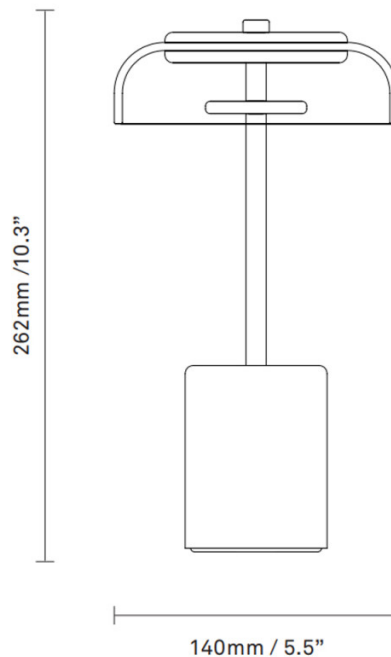

**Nuura Blossi Mini Portable Table
Lamp**

Designed by Sofie Refer, the Nuura Blossi Portable Lamp is the smallest in the collection, launched in 2024. The elegant silhouette boasts a domed silhouette with a weighted base, and the illumination shines down, reflecting off the metal for a warm and ambient glow. The lighting output can also which can also be controlled by the integrated dimmer. Utilising the same two finish options that are prominent throughout the Blossi designs, this portable lamp swaps out the glass shade for a plastic alternative - this, along with the IP65 rating allows the Blossi Mini Portable to be used in exterior settings.

PRODUCT SPECIFICATION

- Light Source:** 3W, 2700K, 230 Lumens
- IP Code:** 65
- Dimming:** Integrated dimmer on the product.
- Dimensions:** Height: 26.2cm
Width: 14cm
Charging Cable Length: 150cm

For all sales and technical enquiries, please contact: