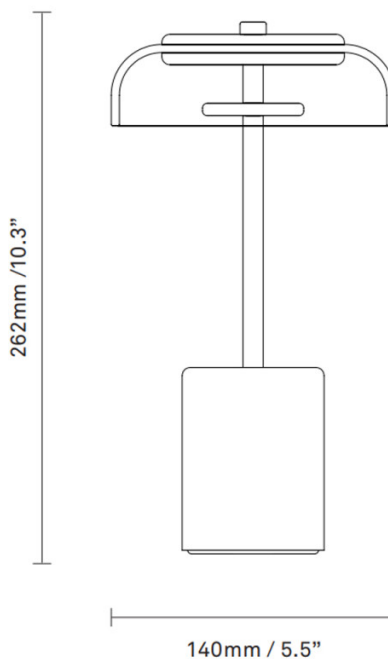

PRODUCT SPECIFICATION

Light Source: 3W, 2700K, 230 Lumens

IP Code: 65

Dimming: Integrated dimmer on the product.

Dimensions: Height: 26.2cm
Width: 14cm
Charging Cable Length: 150cm

For all sales and technical enquiries, please contact: