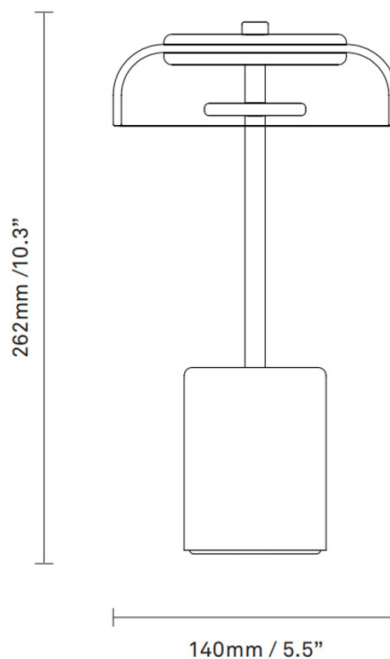

PRODUCT SPECIFICATION

Light Source: 3W, 2700K, 230 Lumens

IP Code: 65

Dimming: Integrated dimmer on the product.

Dimensions: Height: 26.2cm

Width: 14cm

Charging Cable Length: 150cm

For all sales and technical enquiries, please contact: