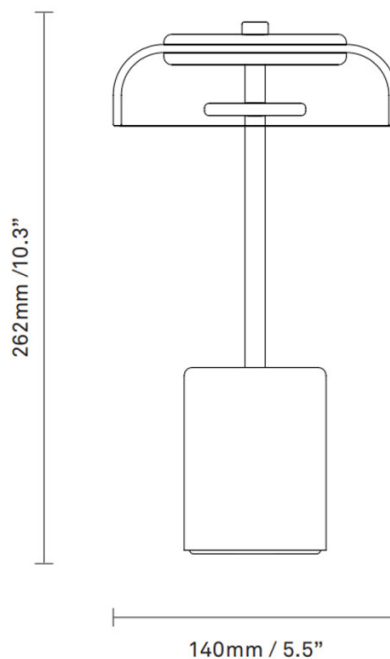

PRODUCT SPECIFICATION

Light Source: 3W, 2700K, 230 Lumens

IP Code: 65

Dimming: Integrated dimmer on the product.

Dimensions: Height: 26.2cm
Width: 14cm
Charging Cable Length: 150cm

For all sales and technical enquiries, please contact: