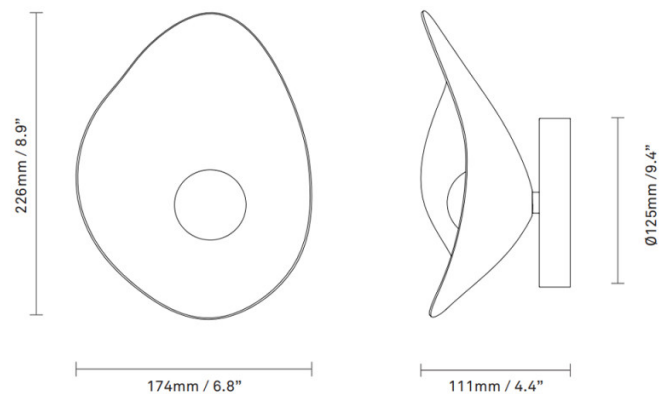

PRODUCT SPECIFICATION

Light Source: 5W, 2700K, 350 Lumens

IP Code: 20

Dimming: Dimmable via mains phase dimming.

Dimensions: Height: 22.6cm
Width: 17.4cm
Depth: 11.1cm

For all sales and technical enquiries, please contact: