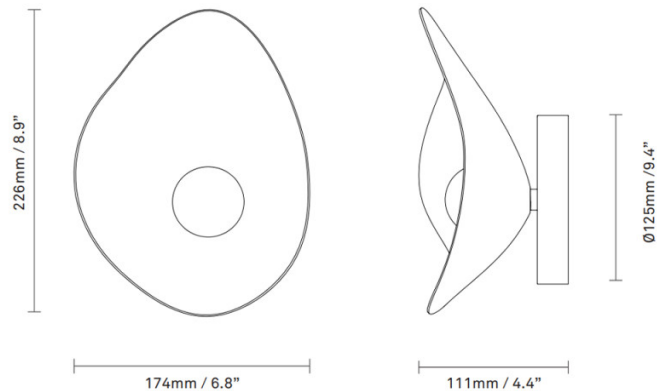

PRODUCT SPECIFICATION

Light Source: 5W, 2700K, 350 Lumens

IP Code: 20

Dimming: Dimmable via mains phase dimming.

Dimensions: Height: 22.6cm
Width: 17.4cm
Depth: 11.1cm

For all sales and technical enquiries, please contact: