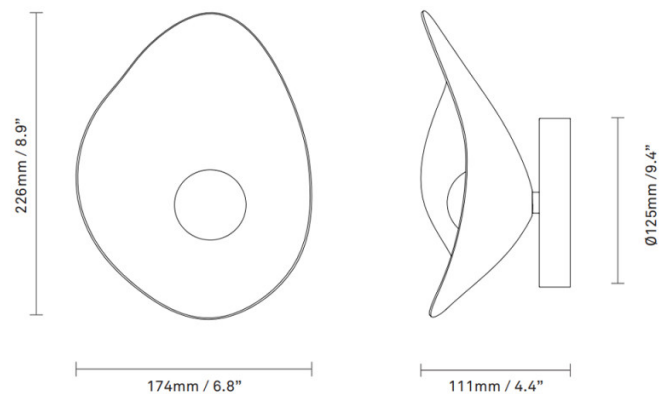

PRODUCT SPECIFICATION

Light Source: 5W, 2700K, 350 Lumens

IP Code: 20

Dimming: Dimmable via mains phase dimming.

Dimensions: Height: 22.6cm  
Width: 17.4cm  
Depth: 11.1cm

**For all sales and technical enquiries, please contact:**