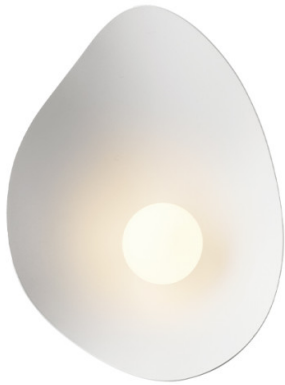

NUURA

Nuura Florii 1 LED Wall Light

LA11068/W3

SOURCE: <https://www.davidvillagelighting.co.uk/product/Nuura-Florii-1-LED-Wall-Light/10001954>

PRODUCT DESCRIPTION

Designer: Jessica Vedel

Nuura Florii 1 LED Wall Light

The most stripped back in the Florii collection, this wall light boasts only one shade but carries the same elegance and ambience as the other designs. Inspired by the form of a leaf blowing in the wind, the silhouette of the Nuura Florii Wall Light demonstrates a harmonious union of organic aesthetics and modern design sensibilities. The Florii 1 Wall Light was designed by Jessica Vedel, boasting a refined colour palette this design adapts to both classic and contemporary interior styles, whilst continuing to make a statement.

This organic lamp adds a touch of sophistication to hallways, kitchens, living areas and even bedrooms, providing warm and comforting illumination that can be dimmed to suit your needs. It makes an excellent bedside reading lamp, an ambient wall light for late evenings in front of the television or a functional glow for sharing an evening meal with loved ones. Display it individually or in multiples, the possibilities of Florii are endless.

PRODUCT SPECIFICATION

Light Source: 5W, 2700K, 350 Lumens

IP Code: 20

Dimming: Dimmable via mains phase dimming.

Dimensions: Height: 22.6cm
Width: 17.4cm
Depth: 11.1cm

For all sales and technical enquiries, please contact: