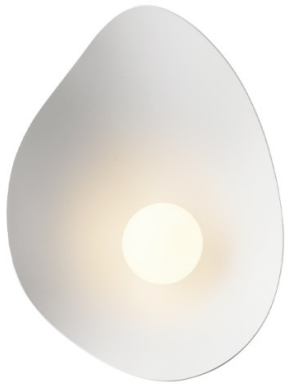

NUURA

Nuura Florii 1 LED Wall Light

LA11068/W3

SOURCE: <https://www.davidvillagelighting.co.uk/product/Nuura-Florii-1-LED-Wall-Light/10001954>

PRODUCT DESCRIPTION

Designer: Jessica Vedel

Nuura Florii 1 LED Wall Light

The most stripped back in the Florii collection, this wall light boasts only one shade but carries the same elegance and ambience as the other designs. Inspired by the form of a leaf blowing in the wind, the silhouette of the Nuura Florii Wall Light demonstrates a harmonious union of organic aesthetics and modern design sensibilities. The Florii 1 Wall Light was designed by Jessica Vedel, boasting a refined colour palette this design adapts to both classic and contemporary interior styles, whilst continuing to make a statement.

This organic lamp adds a touch of sophistication to hallways, kitchens, living areas and even bedrooms, providing warm and comforting illumination that can be dimmed to suit your needs. It makes an excellent bedside reading lamp, an ambient wall light for late evenings in front of the television or a functional glow for sharing an evening meal with loved ones. Display it individually or in multiples, the possibilities of Florii are endless.

PRODUCT SPECIFICATION

- Light Source:** 5W, 2700K, 350 Lumens
- IP Code:** 20
- Dimming:** Dimmable via mains phase dimming.
- Dimensions:** Height: 22.6cm
Width: 17.4cm
Depth: 11.1cm

For all sales and technical enquiries, please contact: