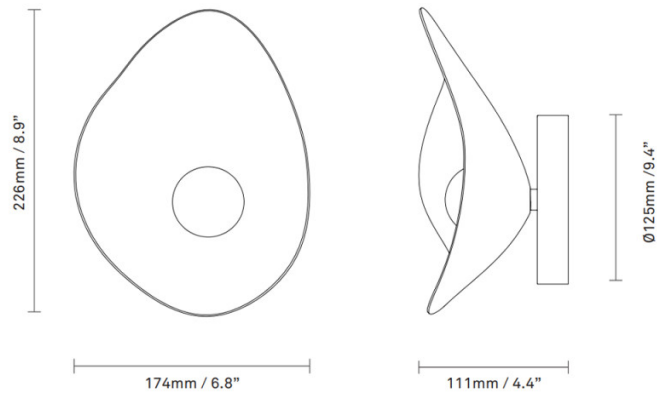

PRODUCT SPECIFICATION

- Light Source:** 5W, 2700K, 350 Lumens
- IP Code:** 20
- Dimming:** Dimmable via mains phase dimming.
- Dimensions:** Height: 22.6cm
Width: 17.4cm
Depth: 11.1cm

For all sales and technical enquiries, please contact: