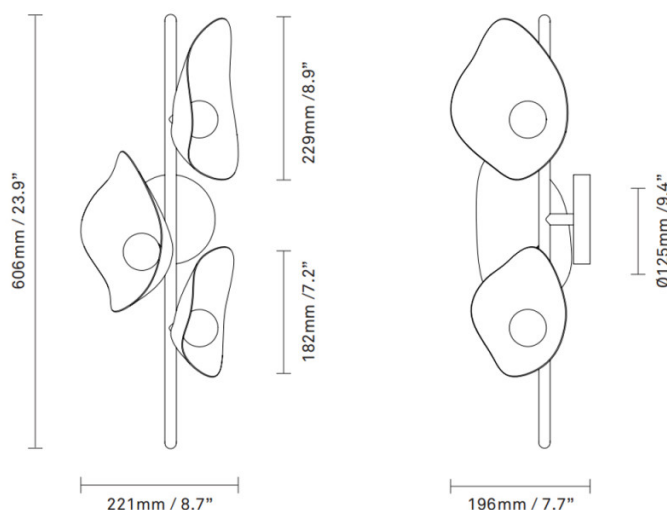

PRODUCT SPECIFICATION

Light Source: 11W, 2700K, 960 Lumens

IP Code: 20

Dimming: Dimmable via mains phase dimming.

Dimensions: Height: 60.6cm
Width: 22.1cm
Depth: 19.6cm

For all sales and technical enquiries, please contact: