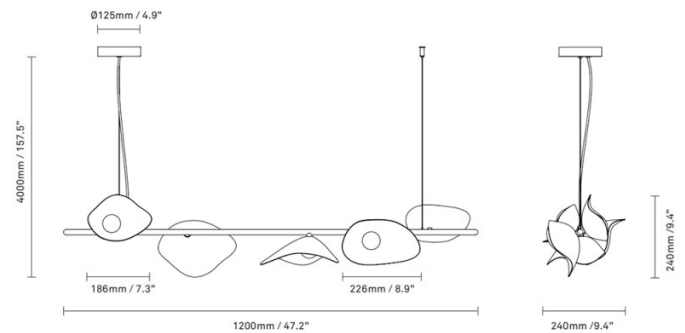

NUURA

**Nuura Florii Linear 5 LED
Suspension**

LA11068

SOURCE: <https://www.davidvillagelighting.co.uk/product/Nuura-Florii-Linear-5-LED-Suspension/10001952>

PRODUCT DESCRIPTION

Designer: Jessica Vedel

**Nuura Florii Linear 5 LED
Suspension**

PRODUCT SPECIFICATION

- Light Source:** 17W, 2700K, 1540 Lumens
- IP Code:** 20
- Dimming:** Dimmable via mains phase dimming.
- Dimensions:** Width: 120cm
Body Height: 24cm
Full Height: 400cm
Depth: 24cm