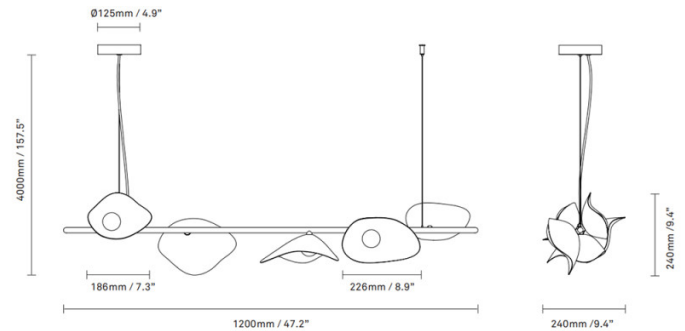

NUURA

**Nuura Florii Linear 5 LED
Suspension**

LA11068

SOURCE: <https://www.davidvillagelighting.co.uk/product/Nuura-Florii-Linear-5-LED-Suspension/10001952>

PRODUCT DESCRIPTION

Designer: Jessica Vedel

**Nuura Florii Linear 5 LED
Suspension**

PRODUCT SPECIFICATION

- Light Source:** 17W, 2700K, 1540 Lumens
- IP Code:** 20
- Dimming:** Dimmable via mains phase dimming.
- Dimensions:** Width: 120cm
Body Height: 24cm
Full Height: 400cm
Depth: 24cm