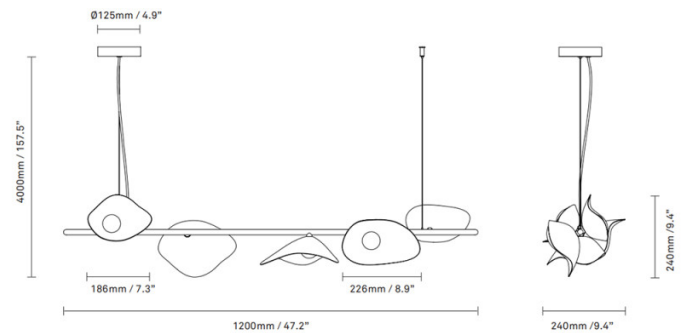

NUURA

**Nuura Florii Linear 5 LED  
Suspension**

LA11068

SOURCE: <https://www.davidvillagelighting.co.uk/product/Nuura-Florii-Linear-5-LED-Suspension/10001952>

**PRODUCT DESCRIPTION**

**Designer:** Jessica Vedel

**Nuura Florii Linear 5 LED  
Suspension**

Designed by Jessica Vedel, the Nuura Florii 5 LED Suspension is an elegant lighting solution, that represents leaves on a branch. The organic silhouette consists of a slender bronze frame housing 5 artistic shades fitted with an LED light source and producing functional, warm and inviting illumination. The Florii Linear is easily dimmed, allowing you to personalise the lighting output to suit the needs of you and your environment. It is a sleek addition to dining spaces and over kitchen islands, the glare-free downlighting expertly brightens the space below.

**PRODUCT SPECIFICATION**

- Light Source:** 17W, 2700K, 1540 Lumens
- IP Code:** 20
- Dimming:** Dimmable via mains phase dimming.
- Dimensions:** Width: 120cm  
Body Height: 24cm  
Full Height: 400cm  
Depth: 24cm