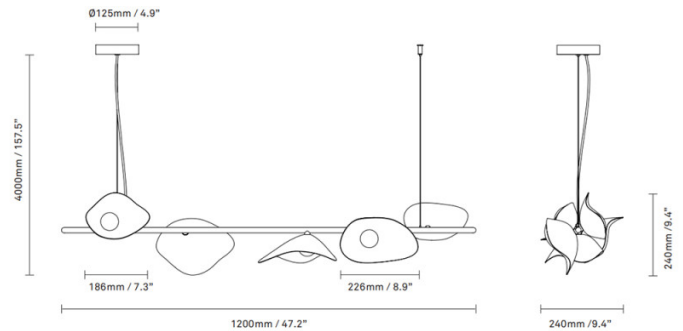

NUURA

**Nuura Florii Linear 5 LED  
Suspension**

LA11068

SOURCE: <https://www.davidvillagelighting.co.uk/product/Nuura-Florii-Linear-5-LED-Suspension/10001952>

**PRODUCT DESCRIPTION**

**Designer:** Jessica Vedel

**Nuura Florii Linear 5 LED  
Suspension**

Designed by Jessica Vedel, the Nuura Florii 5 LED Suspension is an elegant lighting solution, that represents leaves on a branch. The organic silhouette consists of a slender bronze frame housing 5 artistic shades fitted with an LED light source and producing functional, warm and inviting illumination. The Florii Linear is easily dimmed, allowing you to personalise the lighting output to suit the needs of you and your environment. It is a sleek addition to dining spaces and over kitchen islands, the glare-free downlighting expertly brightens the space below.

**PRODUCT SPECIFICATION**

- Light Source:** 17W, 2700K, 1540 Lumens
- IP Code:** 20
- Dimming:** Dimmable via mains phase dimming.
- Dimensions:** Width: 120cm  
Body Height: 24cm  
Full Height: 400cm  
Depth: 24cm