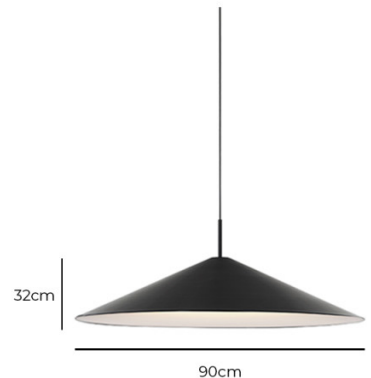

NEW WORKS.

New Works Brolly LED Pendant

LA10746/P

SOURCE: <https://www.davidvillagelighting.co.uk/product/New-Works-Brolly-LED-Pendant/10001949>

PRODUCT DESCRIPTION

Designer: Knut Bendik Humlevik

New Works Brolly LED Pendant

Designed by Knut Bendik Humlevik and originally released as a [minimalistic portable lamp](#), the New Works Brolly Pendant boasts a sleek conical aluminium shade fitted with a PC plastic diffuser - this diffuser houses an integrated LED light source. The result is a comforting and generous glare-free downlight that is a beautiful addition to almost any room.

The Brolly Pendant utilises simple geometric shapes and expertly adds a designer touch to your interior without being overwhelming. The elegant black finish of this luminaire allows it to adapt to a wide range of contemporary spaces, and thanks to the availability of a small and a large design Brolly can also be displayed individually or in clusters of varying sizes. The New Works Brolly LED pendant is a graceful addition to living rooms, dining spaces and even kitchens.

PRODUCT SPECIFICATION

Light Source: 22W, 2700K, 1144 Lumens

IP Code: 20

Dimming: Dimmable via mains phase dimming.

Dimensions: Small:
Shade: Ø70cm
Shade Height: 29cm

Large:
Shade: Ø90cm
Shade Height: 32cm

Cable Length: 200cm

Brolly 90:

For all sales and technical enquiries, please contact:

+44 (0)114 263 4266

info@davidvillagelighting.co.uk

www.davidvillagelighting.co.uk