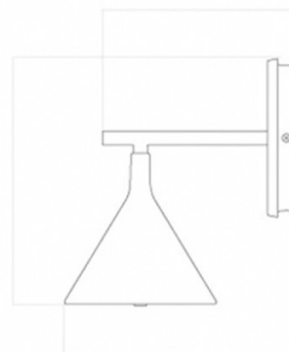

The conical shade of the Cast IP-rated Sconce Wall Light is fitted with a circular diffuser at the base, filtering the LED light source and resulting in a soft glare-free downlight. In black metal with brass detailing it embodies Audo Copenhagen's soft minimalism with a smooth, tactile finish offset by the strict geometric forms. The minimalistic colour palette allows this modern wall light to adapt to a range of settings and personal styles.

## PRODUCT SPECIFICATION

**Light Source:** 3.6W, 2700K, 180 Lumens

**IP Code:** 44

**Dimming:** Dimmable via Triac dimming.

**Dimensions:** Shade: Ø12cm  
Height: 19.6cm  
Depth: 18cm  
Wall Mount: Ø12.5cm

Ø: 12,5 cm / 4,92"

D: 15,4 cm / 6"

Ø: 12 cm / 4,7"

D: 19,6 cm / 7,7"

D: 18,5 cm / 7,2"

For all sales and technical enquiries, please contact:

+44 (0)114 263 4266

info@davidvillagelighting.co.uk