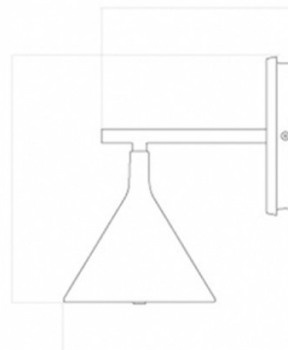

Audo Copenhagen Cast Sconce LED Bathroom Wall Light

LA5862/IP

SOURCE: <https://www.davidvillagelighting.co.uk/product/Audo-Copenhagen-Cast-Sconce-LED-Bathroom-Wall-Light/10001948>

PRODUCT DESCRIPTION

Designer: Tom Chung

The conical shade of the Cast IP-rated Sconce Wall Light is fitted with a circular diffuser at the base, filtering the LED light source and resulting in a soft glare-free downlight. In black metal with brass detailing it embodies Audo Copenhagen's soft minimalism with a smooth, tactile finish offset by the strict geometric forms. The minimalistic colour palette allows this modern wall light to adapt to a range of settings and personal styles.

PRODUCT SPECIFICATION

- Light Source:** 3.6W, 2700K, 180 Lumens
- IP Code:** 44
- Dimming:** Dimmable via Triac dimming.
- Dimensions:** Shade: Ø12cm
Height: 19.6cm
Depth: 18cm
Wall Mount: Ø12.5cm

Ø: 12,5 cm / 4,92"

D: 15,4 cm / 6"

D: 19,6 cm / 7,7"

Ø: 12 cm / 4,7"

D: 18,5 cm / 7,2"

For all sales and technical enquiries, please contact:

+44 (0)114 263 4266

info@davidvillagelighting.co.uk

www.davidvillagelighting.co.uk