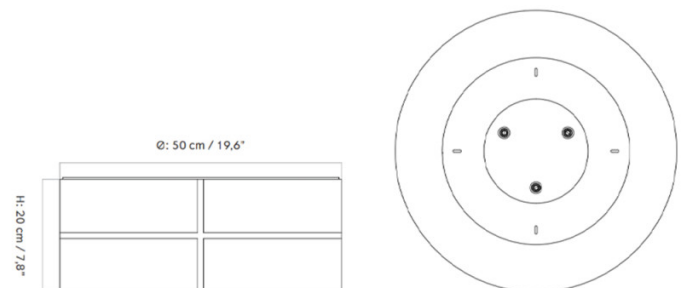

## PRODUCT SPECIFICATION

**Light Source:** 3 x Max 60W E27 (excluded)

**IP Code:** 20

**Dimming:** Dimmable via mains phase dimming.

**Dimensions:** Ø50cm  
Depth: 20cm

**For all sales and technical enquiries, please contact:**