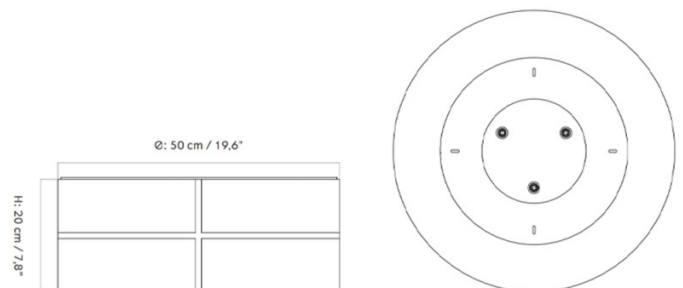

## PRODUCT SPECIFICATION

**Light Source:** 3 x Max 60W E27 (excluded)

**IP Code:** 20

**Dimming:** Dimmable via mains phase dimming.

**Dimensions:** Ø50cm  
Depth: 20cm

**For all sales and technical enquiries, please contact:**