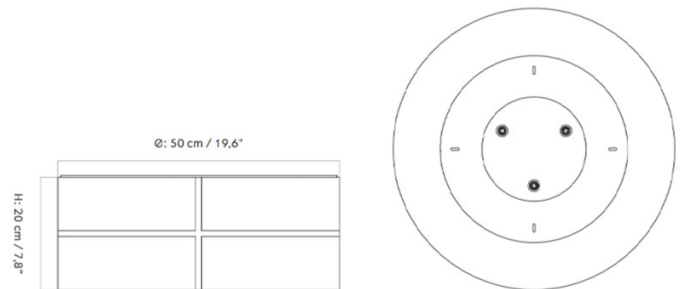

PRODUCT SPECIFICATION

Light Source: 3 x Max 60W E27 (excluded)

IP Code: 20

Dimming: Dimmable via mains phase dimming.

Dimensions: Ø50cm
Depth: 20cm

For all sales and technical enquiries, please contact:

+44 (0)114 263 4266