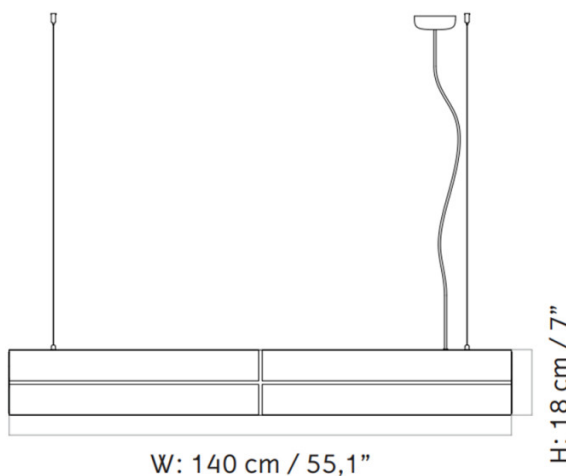

PRODUCT SPECIFICATION

Light Source: 16W, 2700K, 380 Lumens

IP Code: 20

Dimming: Dimmable via mains phase dimming.

Dimensions: Width: 140cm
Body Height: 18cm
Maximum Cable Length: 400cm

For all sales and technical enquiries, please contact: