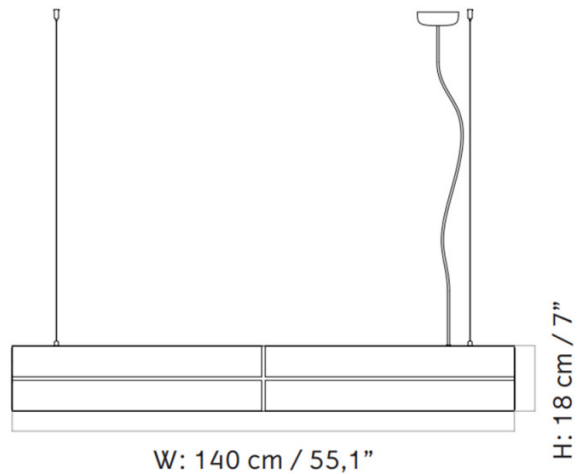

PRODUCT SPECIFICATION

Light Source: 16W, 2700K, 380 Lumens

IP Code: 20

Dimming: Dimmable via mains phase dimming.

Dimensions: Width: 140cm
Body Height: 18cm
Maximum Cable Length: 400cm

For all sales and technical enquiries, please contact: