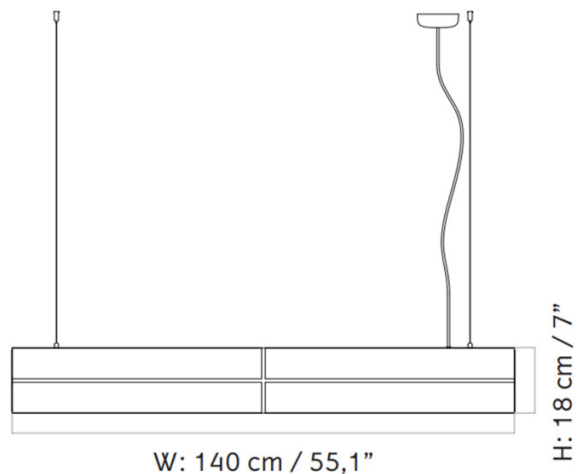

PRODUCT SPECIFICATION

Light Source: 16W, 2700K, 380 Lumens

IP Code: 20

Dimming: Dimmable via mains phase dimming.

Dimensions: Width: 140cm
Body Height: 18cm
Maximum Cable Length: 400cm

For all sales and technical enquiries, please contact: