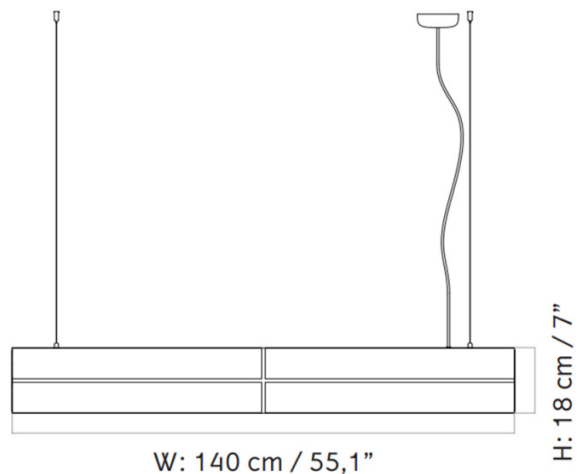

PRODUCT SPECIFICATION

Light Source: 16W, 2700K, 380 Lumens

IP Code: 20

Dimming: Dimmable via mains phase dimming.

Dimensions: Width: 140cm
Body Height: 18cm
Maximum Cable Length: 400cm

For all sales and technical enquiries, please contact: