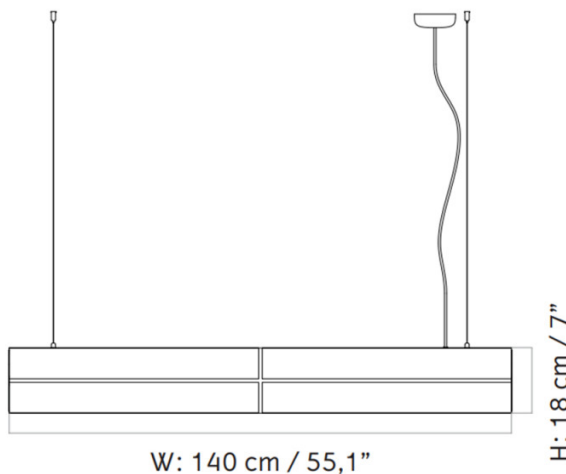

PRODUCT SPECIFICATION

Light Source: 16W, 2700K, 380 Lumens

IP Code: 20

Dimming: Dimmable via mains phase dimming.

Dimensions: Width: 140cm
Body Height: 18cm
Maximum Cable Length: 400cm

For all sales and technical enquiries, please contact: