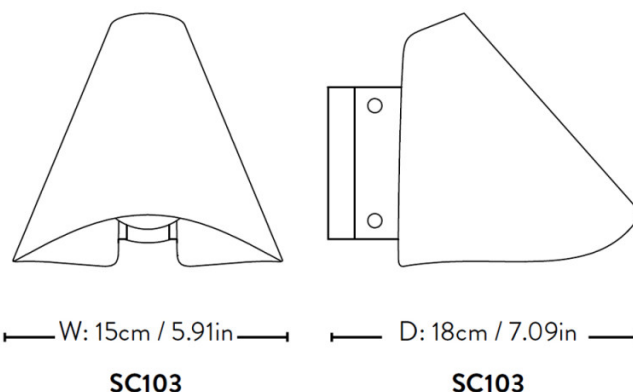

PRODUCT SPECIFICATION

Light Source: 1 x Max 5W LED G9 (excluded)

IP Code: 20

Dimming: Dimmable via mains phase dimming.

Dimensions: Width: 15cm
Depth: 18cm
Height: 14cm

For all sales and technical enquiries, please contact: