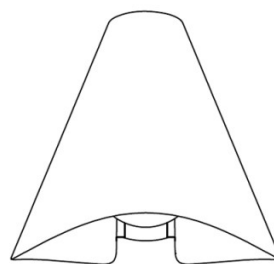

W: 15cm / 5.91in

SC103