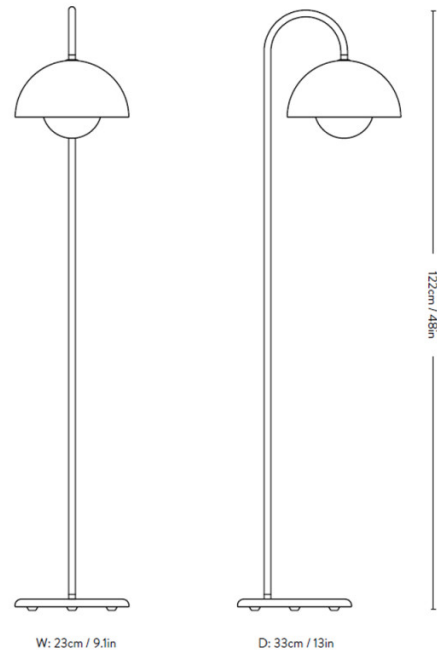

The iconic flowerpot lamp head is prominent, boasting two metal hemispheres, one twice the size of the other, reflecting the lighting output and serving as diffusers for the concealed light source. The result is a diffused but functional downlight that can expertly illuminate hallways, living areas, dining spaces or even bedrooms. Available in four contemporary finishes, it can be displayed individually or alongside other designs in the collection.

PRODUCT SPECIFICATION

Light Source: 1 x Max 6W LED E27 (excluded)

IP Code: 20

Dimming: In-line on/off switch on the cable.

Dimensions: Height: 122cm
Width: 23cm
Depth: 33cm
Cable Length: 350cm

For all sales and technical enquiries, please contact: