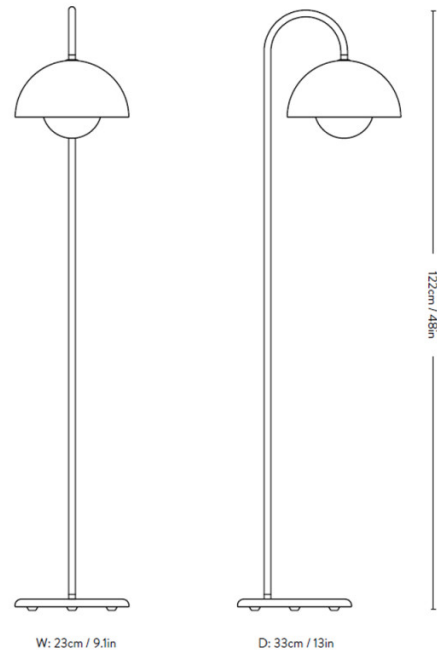

### &Tradition Flowerpot VP12 Floor Lamp

A 2024 addition to the [&Tradition Flowerpot collection](#), the VP12 Floor Lamp is a minimalistic yet striking lighting solution. A design by Verner Panton, this range of lights has become a prominent feature in Danish design - and the VP12 will be no different, offering sleek and elegant aesthetics and a cosy ambience.

The iconic flowerpot lamp head is prominent, boasting two metal hemispheres, one twice the size of the other, reflecting the lighting output and serving as diffusers for the concealed light source. The result is a diffused but functional downlight that can expertly illuminate hallways, living areas, dining spaces or even bedrooms. Available in four contemporary finishes, it can be displayed individually or alongside other designs in the collection.

## PRODUCT SPECIFICATION

**Light Source:** 1 x Max 6W LED E27 (excluded)

**IP Code:** 20

**Dimming:** In-line on/off switch on the cable.

**Dimensions:** Height: 122cm  
Width: 23cm  
Depth: 33cm  
Cable Length: 350cm