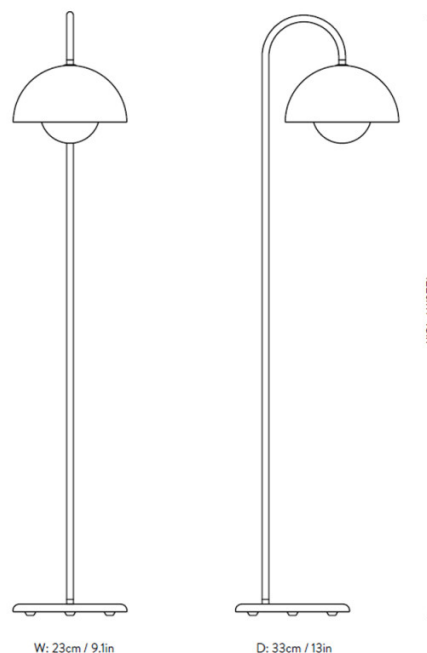

### &Tradition Flowerpot VP12 Floor Lamp

A 2024 addition to the [&Tradition Flowerpot collection](#), the VP12 Floor Lamp is a minimalistic yet striking lighting solution. A design by Verner Panton, this range of lights has become a prominent feature in Danish design - and the VP12 will be no different, offering sleek and elegant aesthetics and a cosy ambience.

The iconic flowerpot lamp head is prominent, boasting two metal hemispheres, one twice the size of the other, reflecting the lighting output and serving as diffusers for the concealed light source. The result is a diffused but functional downlight that can expertly illuminate hallways, living areas, dining spaces or even bedrooms. Available in four contemporary finishes, it can be displayed individually or alongside other designs in the collection.

## PRODUCT SPECIFICATION

**Light Source:** 1 x Max 6W LED E27 (excluded)

**IP Code:** 20

**Dimming:** In-line on/off switch on the cable.

**Dimensions:** Height: 122cm  
Width: 23cm  
Depth: 33cm  
Cable Length: 350cm