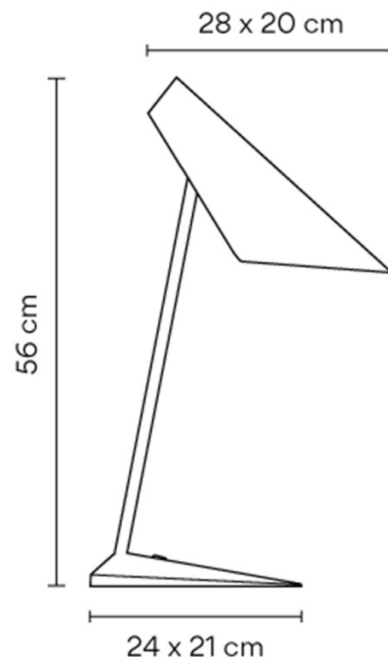

PRODUCT SPECIFICATION

Light Source: 6W, 2700K, 186 Lumens

IP Code: 20

Dimming: In-line on/off switch on the cable.

Dimensions: Height: 56cm
Depth: 32cm
Width: 17cm
Cable Length: 250cm

For all sales and technical enquiries, please contact: