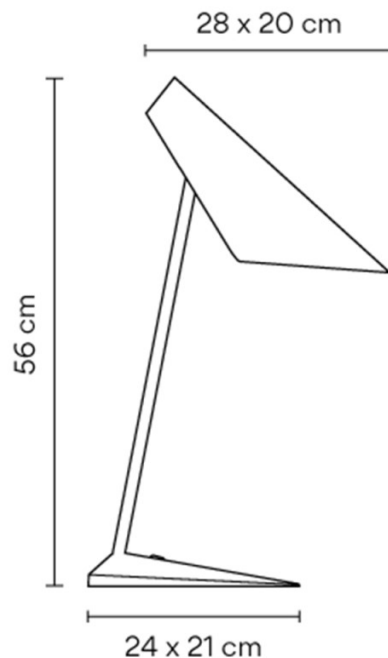

## PRODUCT SPECIFICATION

- Light Source:** 6W, 2700K, 186 Lumens
- IP Code:** 20
- Dimming:** In-line on/off switch on the cable.
- Dimensions:** Height: 56cm  
Depth: 32cm  
Width: 17cm  
Cable Length: 250cm