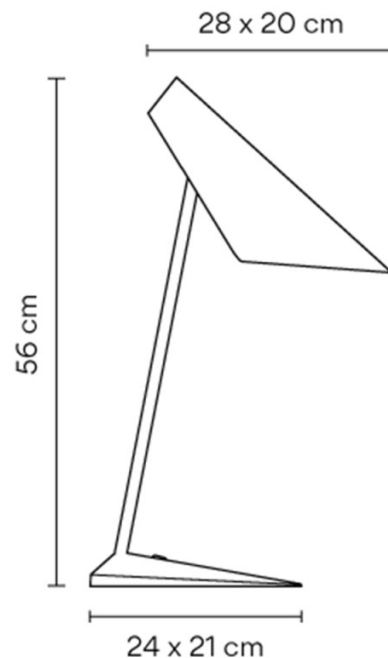

For all sales and technical enquiries, please contact:

+44 (0)114 263 4266

info@davidvillagelighting.co.uk

www.davidvillagelighting.co.uk