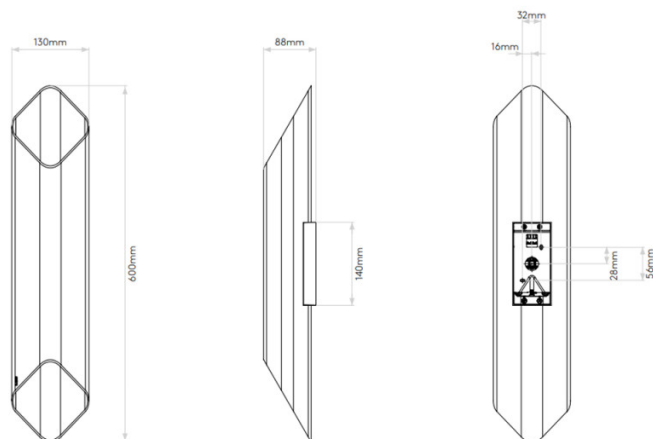

## PRODUCT SPECIFICATION

- Light Source:** 15.9W, 2700K, 478 Lumens
- IP Code:** 20
- Dimming:** Dimmable via mains phase dimming.
- Dimensions:** Height: 60cm  
Width: 13cm  
Depth: 8.8cm

For all sales and technical enquiries, please contact: