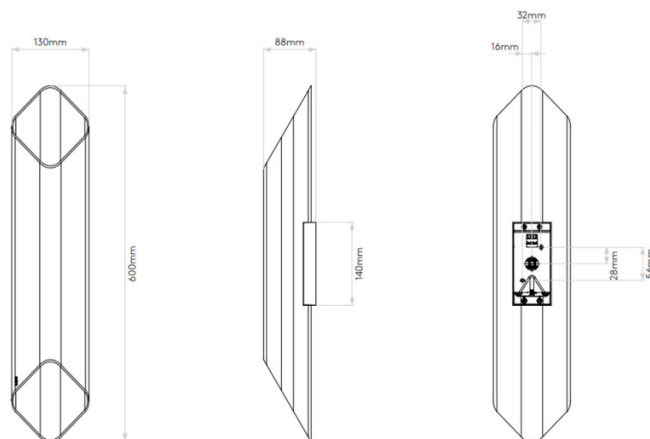

PRODUCT SPECIFICATION

Light Source: 15.9W, 2700K, 478 Lumens

IP Code: 20

Dimming: Dimmable via mains phase dimming.

Dimensions: Height: 60cm
Width: 13cm
Depth: 8.8cm

For all sales and technical enquiries, please contact: