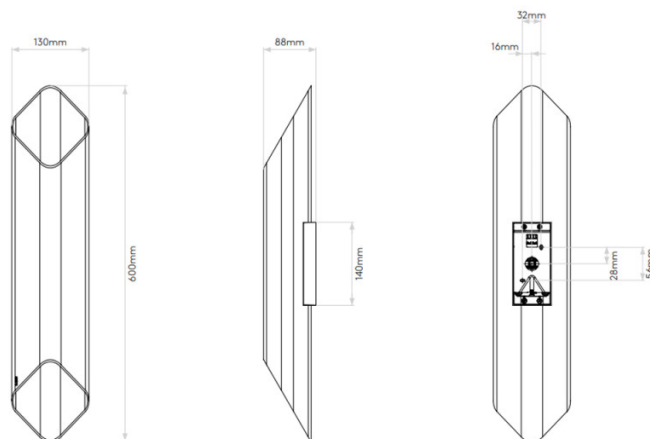

## PRODUCT SPECIFICATION

**Light Source:** 15.9W, 2700K, 478 Lumens

**IP Code:** 20

**Dimming:** Dimmable via mains phase dimming.

**Dimensions:** Height: 60cm  
Width: 13cm  
Depth: 8.8cm

For all sales and technical enquiries, please contact: