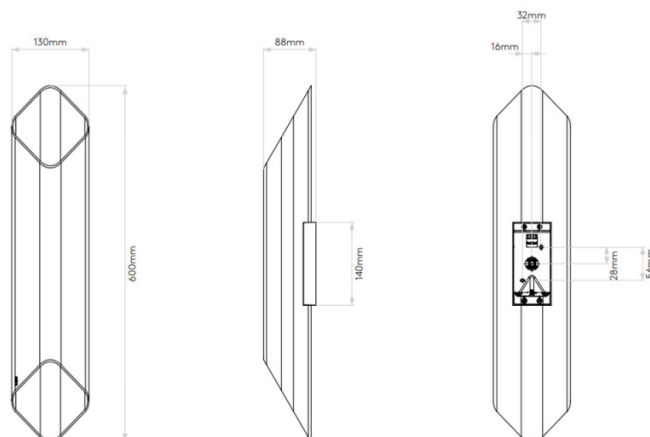

PRODUCT SPECIFICATION

Light Source: 15.9W, 2700K, 478 Lumens

IP Code: 20

Dimming: Dimmable via mains phase dimming.

Dimensions: Height: 60cm
Width: 13cm
Depth: 8.8cm

For all sales and technical enquiries, please contact: