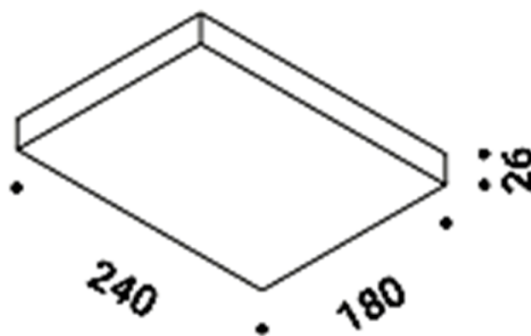

## PRODUCT SPECIFICATION

**Light Source:** 24W, 3000K, 1959 Lumens

**IP Code:** 20

**Dimming:** Non-Dimmable.

**Dimensions:** Height: 2.6cm  
Length: 24cm  
Width: 18cm

**For all sales and technical enquiries, please contact:**