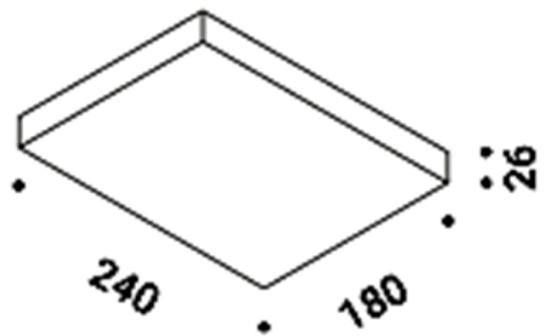

Sol 2 LED Wall Light is a rectangular frame which can be positioned as both an upward and downward light. Sol 2 can be strategically arranged in multiples to produce an aesthetically pleasing display, resulting in a clean ensemble. Available in a matte white colourway, this minimalistic wall light can be featured in both commercial and residential settings.

PRODUCT SPECIFICATION

Light Source: 24W, 3000K, 1959 Lumens

IP Code: 20

Dimming: Non-Dimmable.

Dimensions: Height: 2.6cm
Length: 24cm
Width: 18cm

For all sales and technical enquiries, please contact:

+44 (0)114 263 4266