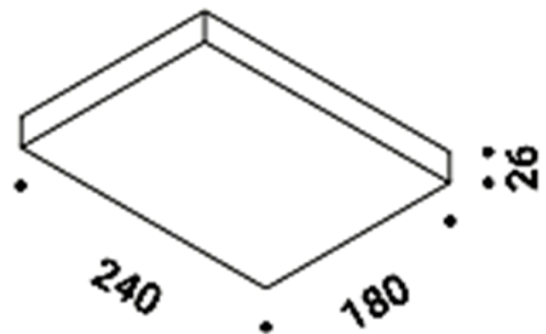

## PRODUCT SPECIFICATION

**Light Source:** 24W, 3000K, 1959 Lumens

**IP Code:** 20

**Dimming:** Non-Dimmable.

**Dimensions:** Height: 2.6cm  
Length: 24cm  
Width: 18cm

For all sales and technical enquiries, please contact: