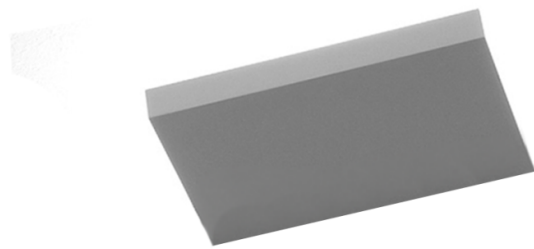

CLEARANCE
OFFERS

LA6885/CLEAR

Davide Groppi Sol 2 LED Wall Light CLEARANCE

SOURCE: <https://www.davidvillagelighting.co.uk/product/Davide-Groppi-Sol-2-LED-Wall-Light-CLEARANCE/10001934>

PRODUCT DESCRIPTION

Designer: Omar Carraglia

Davide Groppi Sol 2 LED Wall Light

BRAND NEW, DISCONTINUED, ORIGINAL PACKAGING.
1 x White Available.

Davide Groppi Sol 2 LED Wall Light was designed by Omar Carraglia in 2008. This wall light is designed as a pure form, serving as a simple yet elegant structure for the light source. By seamlessly incorporating light into the surrounding space, it becomes an integral architectural element, enhancing the overall design and functionality of the environment.

Sol 2 LED Wall Light is a rectangular frame which can be positioned as both an upward and downward light. Sol 2 can be strategically arranged in multiples to produce an aesthetically pleasing display, resulting in a clean ensemble. Available in a matte white colourway, this minimalistic wall light can be featured in both commercial and residential settings.