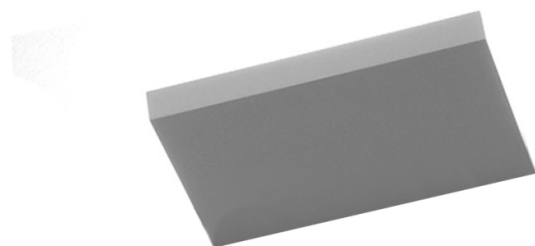

CLEARANCE OFFERS

LA6885/CLEAR

Davide Groppi Sol 2 LED Wall Light CLEARANCE

SOURCE: <https://www.davidvillagelighting.co.uk/product/Davide-Groppi-Sol-2-LED-Wall-Light-CLEARANCE/10001934>

PRODUCT DESCRIPTION

Designer: Omar Carraglia

Davide Groppi Sol 2 LED Wall Light

**BRAND NEW, DISCONTINUED, ORIGINAL PACKAGING.
1 x White Available.**

Davide Groppi Sol 2 LED Wall Light was designed by Omar Carraglia in 2008. This wall light is designed as a pure form, serving as a simple yet elegant structure for the light source. By seamlessly incorporating light into the surrounding space, it becomes an integral architectural element, enhancing the overall design and functionality of the environment.

Sol 2 LED Wall Light is a rectangular frame which can be positioned as both an upward and downward light. Sol 2 can be strategically arranged in multiples to produce an aesthetically pleasing display, resulting in a clean ensemble. Available in a matte white colourway, this minimalistic wall light can be featured in both commercial and residential settings.