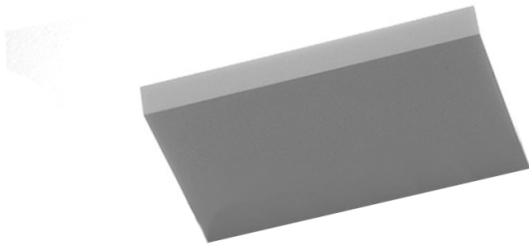

CLEARANCE OFFERS

LA6885/CLEAR

Daide Groppi Sol 2 LED Wall Light CLEARANCE

SOURCE: <https://www.davidvillagelighting.co.uk/product/Daide-Groppi-Sol-2-LED-Wall-Light-CLEARANCE/10001934>

PRODUCT DESCRIPTION

Designer: Omar Carraglia

Daide Groppi Sol 2 LED Wall Light

**BRAND NEW, DISCONTINUED, ORIGINAL PACKAGING.
1 x White Available.**

Daide Groppi Sol 2 LED Wall Light was designed by Omar Carraglia in 2008. This wall light is designed as a pure form, serving as a simple yet elegant structure for the light source. By seamlessly incorporating light into the surrounding space, it becomes an integral architectural element, enhancing the overall design and functionality of the environment.

Sol 2 LED Wall Light is a rectangular frame which can be positioned as both an upward and downward light. Sol 2 can be strategically arranged in multiples to produce an aesthetically pleasing display, resulting in a clean ensemble. Available in a matte white colourway, this minimalistic wall light can be featured in both commercial and residential settings.