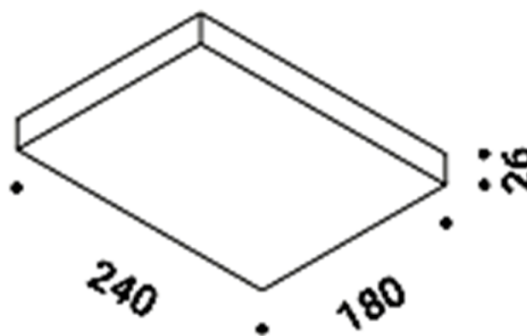

Sol 2 LED Wall Light is a rectangular frame which can be positioned as both an upward and downward light. Sol 2 can be strategically arranged in multiples to produce an aesthetically pleasing display, resulting in a clean ensemble. Available in a matte white colourway, this minimalistic wall light can be featured in both commercial and residential settings.

PRODUCT SPECIFICATION

Light Source: 24W, 3000K, 1959 Lumens

IP Code: 20

Dimming: Non-Dimmable.

Dimensions: Height: 2.6cm
Length: 24cm
Width: 18cm

For all sales and technical enquiries, please contact:

+44 (0)114 263 4266