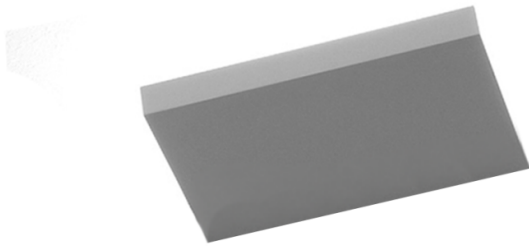

# Davide Groppi Sol 2 LED Wall Light CLEARANCE

SOURCE: <https://www.davidvillagelighting.co.uk/product/Davide-Groppi-Sol-2-LED-Wall-Light-CLEARANCE/10001934>

### Davide Groppi Sol 2 LED Wall Light

**BRAND NEW, DISCONTINUED, ORIGINAL PACKAGING.  
1 x White Available.**

Davide Groppi Sol 2 LED Wall Light was designed by Omar Carraglia in 2008. This wall light is designed as a pure form, serving as a simple yet elegant structure for the light source. By seamlessly incorporating light into the surrounding space, it becomes an integral architectural element, enhancing the overall design and functionality of the environment.

Sol 2 LED Wall Light is a rectangular frame which can be positioned as both an upward and downward light. Sol 2 can be strategically arranged in multiples to produce an aesthetically pleasing display, resulting in a clean ensemble. Available in a matte white colourway, this minimalistic wall light can be featured in both commercial and residential settings.