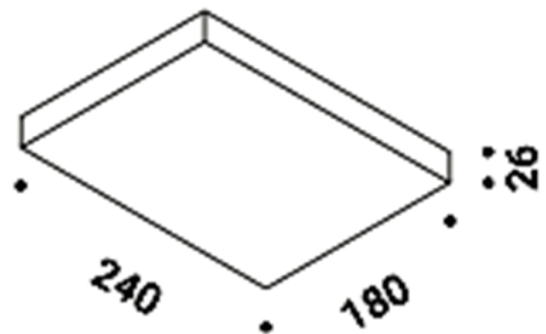

Sol 2 LED Wall Light is a rectangular frame which can be positioned as both an upward and downward light. Sol 2 can be strategically arranged in multiples to produce an aesthetically pleasing display, resulting in a clean ensemble. Available in a matte white colourway, this minimalistic wall light can be featured in both commercial and residential settings.

PRODUCT SPECIFICATION

Light Source: 24W, 3000K, 1959 Lumens

IP Code: 20

Dimming: Non-Dimmable.

Dimensions: Height: 2.6cm
Length: 24cm
Width: 18cm

For all sales and technical enquiries, please contact:

+44 (0)114 263 4266