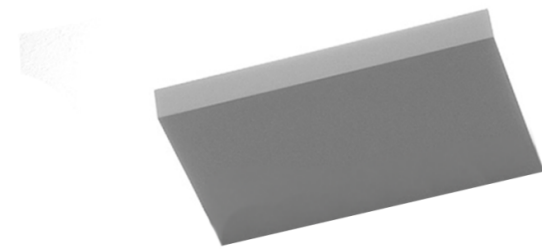

CLEARANCE
OFFERS

LA6885/CLEAR

Davide Groppi Sol 2 LED Wall Light CLEARANCE

SOURCE: <https://www.davidvillagelighting.co.uk/product/Davide-Groppi-Sol-2-LED-Wall-Light-CLEARANCE/10001934>

PRODUCT DESCRIPTION

Designer: Omar Carraglia

Davide Groppi Sol 2 LED Wall Light

**BRAND NEW, DISCONTINUED, ORIGINAL PACKAGING.
1 x White Available.**

Davide Groppi Sol 2 LED Wall Light was designed by Omar Carraglia in 2008. This wall light is designed as a pure form, serving as a simple yet elegant structure for the light source. By seamlessly incorporating light into the surrounding space, it becomes an integral architectural element, enhancing the overall design and functionality of the environment.

Sol 2 LED Wall Light is a rectangular frame which can be positioned as both an upward and downward light. Sol 2 can be strategically arranged in multiples to produce an aesthetically pleasing display, resulting in a clean ensemble. Available in a matte white colourway, this minimalistic wall light can be featured in both commercial and residential settings.