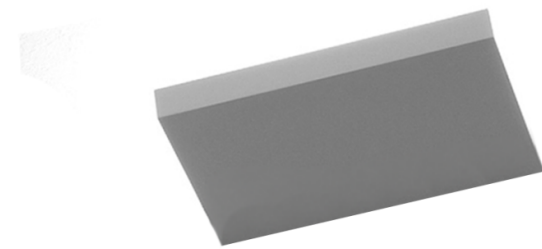

# Davide Groppi Sol 2 LED Wall Light CLEARANCE

SOURCE: <https://www.davidvillagelighting.co.uk/product/Davide-Groppi-Sol-2-LED-Wall-Light-CLEARANCE/10001934>

### Davide Groppi Sol 2 LED Wall Light

BRAND NEW, DISCONTINUED, ORIGINAL PACKAGING.  
1 x White Available.

Davide Groppi Sol 2 LED Wall Light was designed by Omar Carraglia in 2008. This wall light is designed as a pure form, serving as a simple yet elegant structure for the light source. By seamlessly incorporating light into the surrounding space, it becomes an integral architectural element, enhancing the overall design and functionality of the environment.

Sol 2 LED Wall Light is a rectangular frame which can be positioned as both an upward and downward light. Sol 2 can be strategically arranged in multiples to produce an aesthetically pleasing display, resulting in a clean ensemble. Available in a matte white colourway, this minimalistic wall light can be featured in both commercial and residential settings.