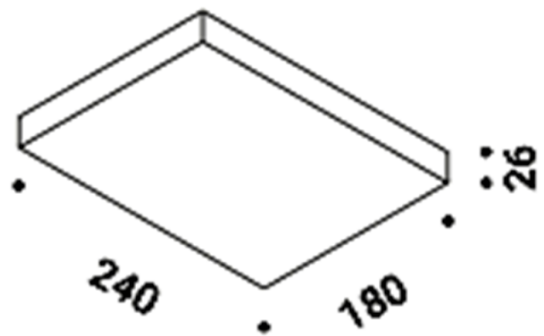

## PRODUCT SPECIFICATION

**Light Source:** 24W, 3000K, 1959 Lumens

**IP Code:** 20

**Dimming:** Non-Dimmable.

**Dimensions:** Height: 2.6cm  
Length: 24cm  
Width: 18cm

**For all sales and technical enquiries, please contact:**